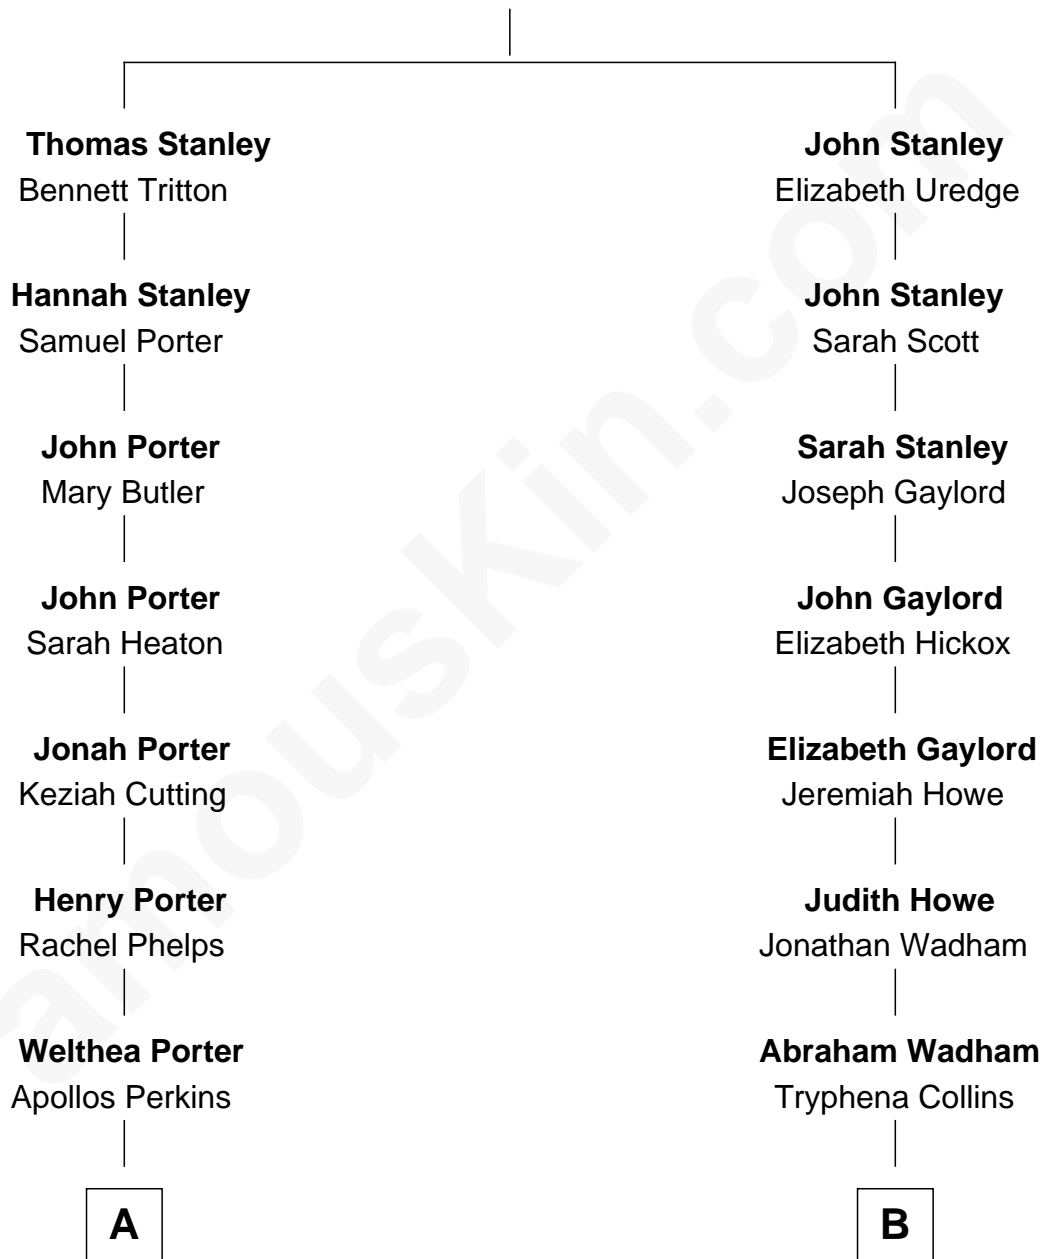

FamousKin.com
Relationship Chart of
Anthony Perkins
Movie Actor

10th cousin 2 times removed of
Ed Helms
TV and Movie Actor

Robert Stanley

A

Dr. Henry Phelps Perkins

Stella Lucretia Burnham

Henry Phelps Perkins

Helen Virginia Anthony

Osgood Perkins

Janet Esselstyn Rane

Anthony Perkins

Movie Actor

B

Alvira Wadham

John Parker

Bishop Linus Parker

Ellen Katherine Burruss

Fitzgerald Sale Parker

Lucy Irvine Paxton

Fitzgerald Sale Parker

Frances Helen Jackson

Pamela Ann Parker

John A. Helms