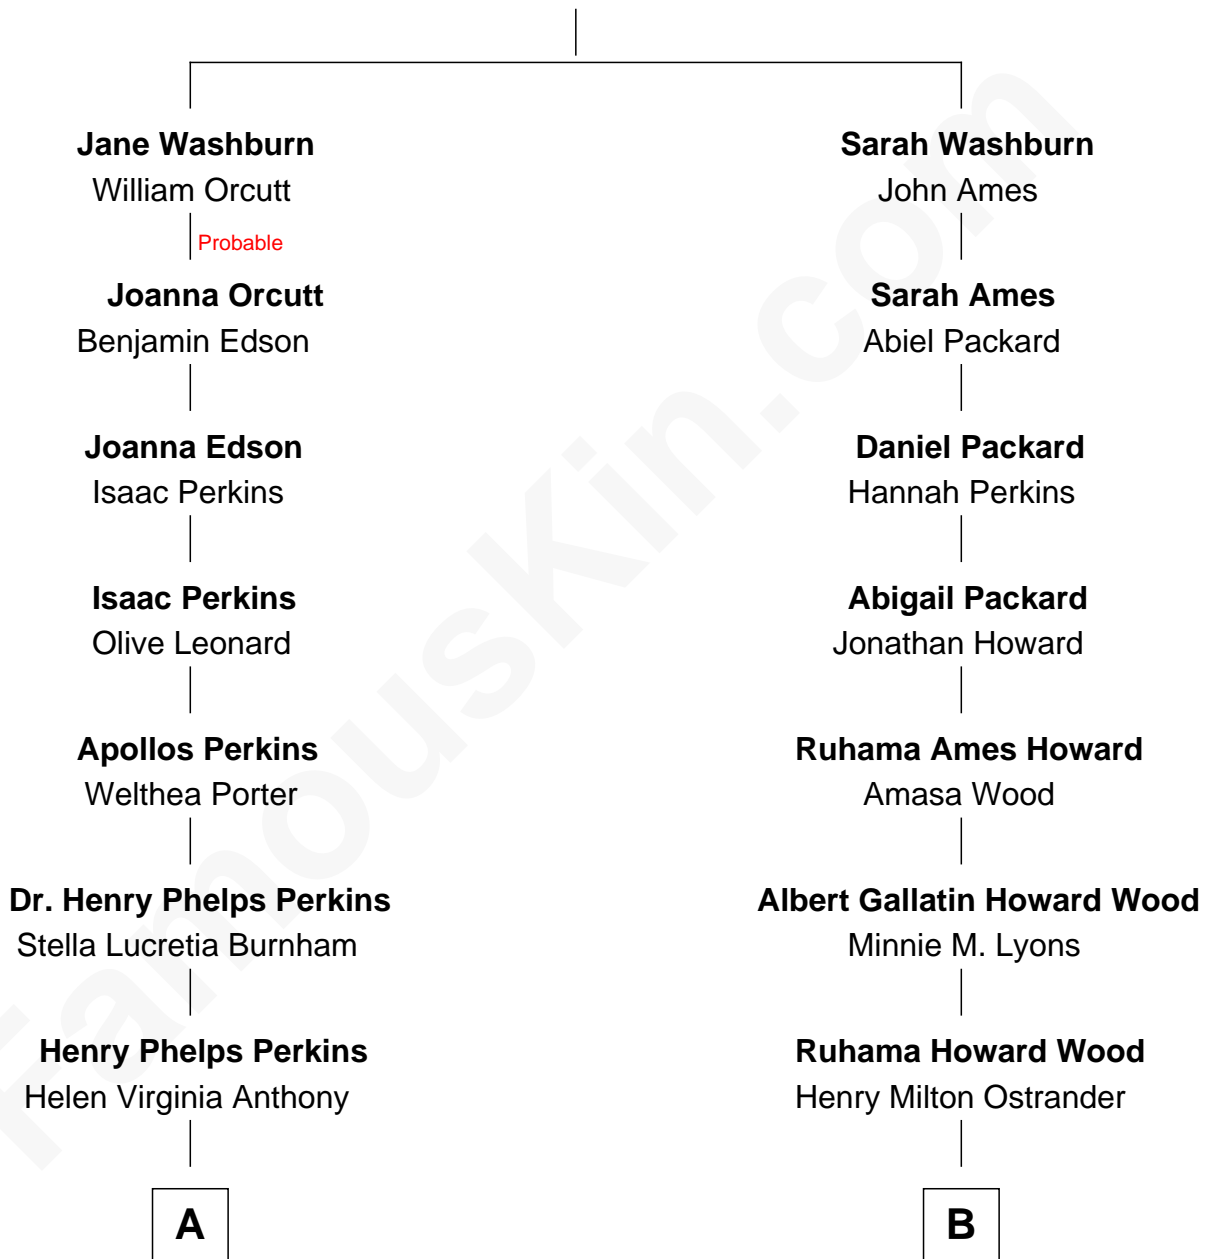

FamousKin.com Relationship Chart of

Anthony Perkins

Movie Actor

8th cousin 2 times removed of

Wil Wheaton

TV and Movie Actor

John Washburn

Elizabeth Mitchell

A

Osgood Perkins
Janet Esselstyn Rane

Anthony Perkins
Movie Actor

B

Mary Frances Ostrander
Donald Ulysses Wheaton

Richard William Wheaton
Dorothy Virginia Morton

Richard William Wheaton
Debra Nordean O'Connor