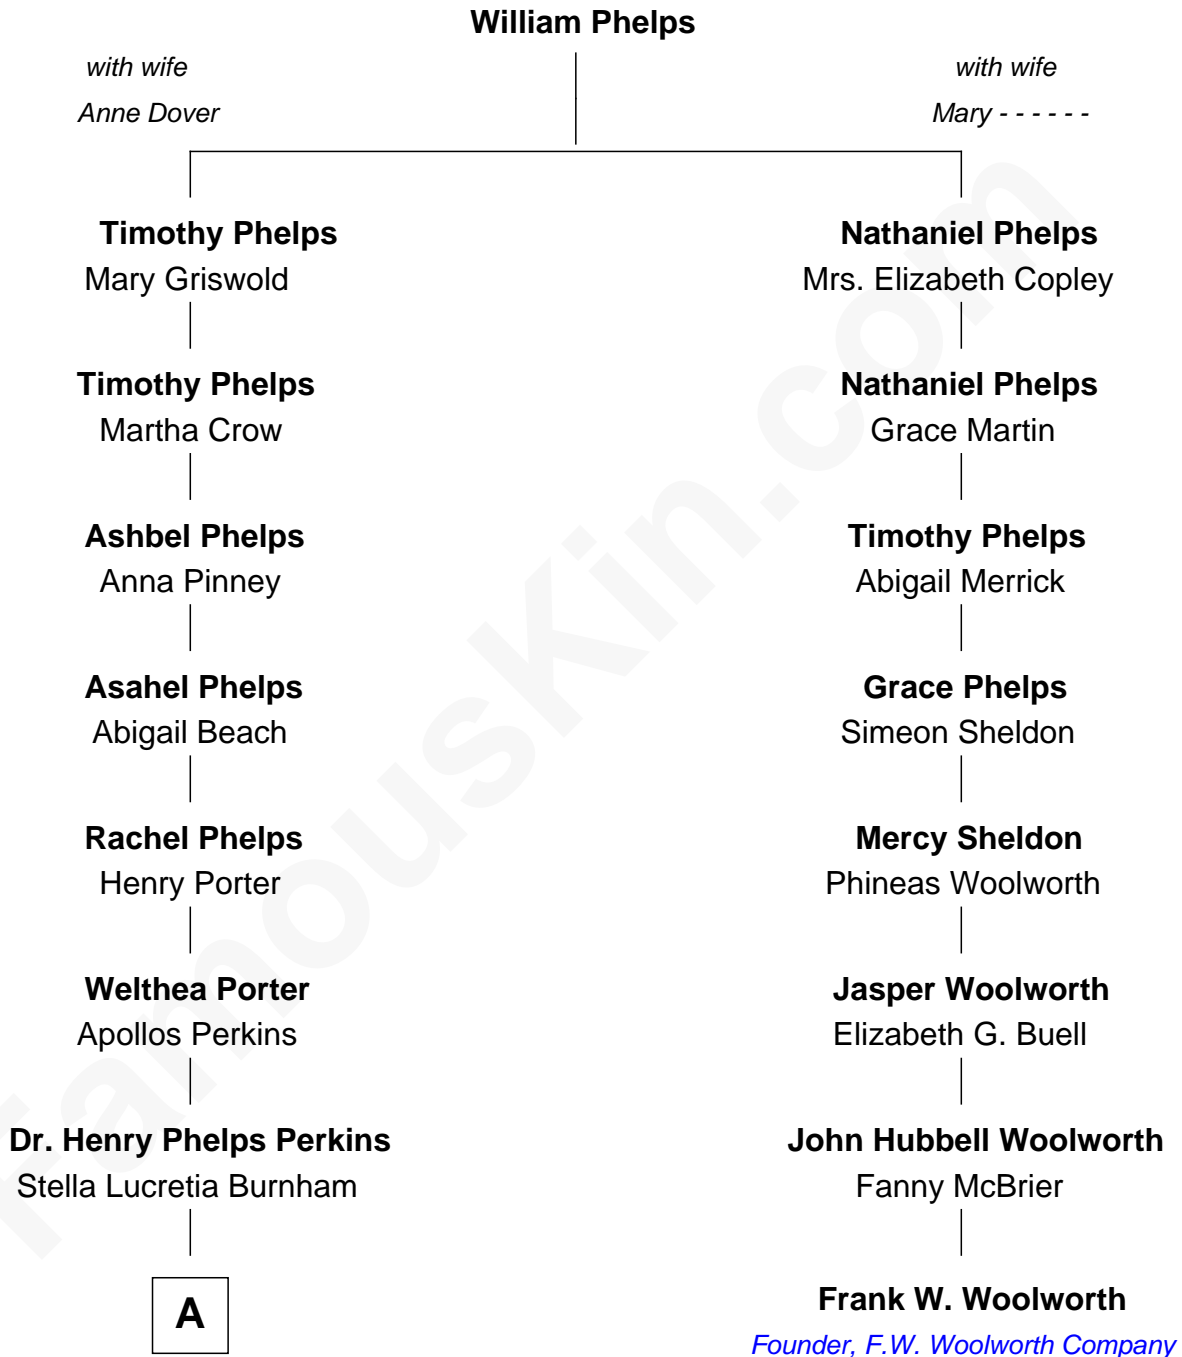

FamousKin.com
Relationship Chart of
Anthony Perkins
Movie Actor

7th cousin 2 times removed of

Frank W. Woolworth
Founder of F.W. Woolworth Company

A

Henry Phelps Perkins

Helen Virginia Anthony

Osgood Perkins

Janet Esselstyn Rane

Anthony Perkins

Movie Actor

FamousKin.com