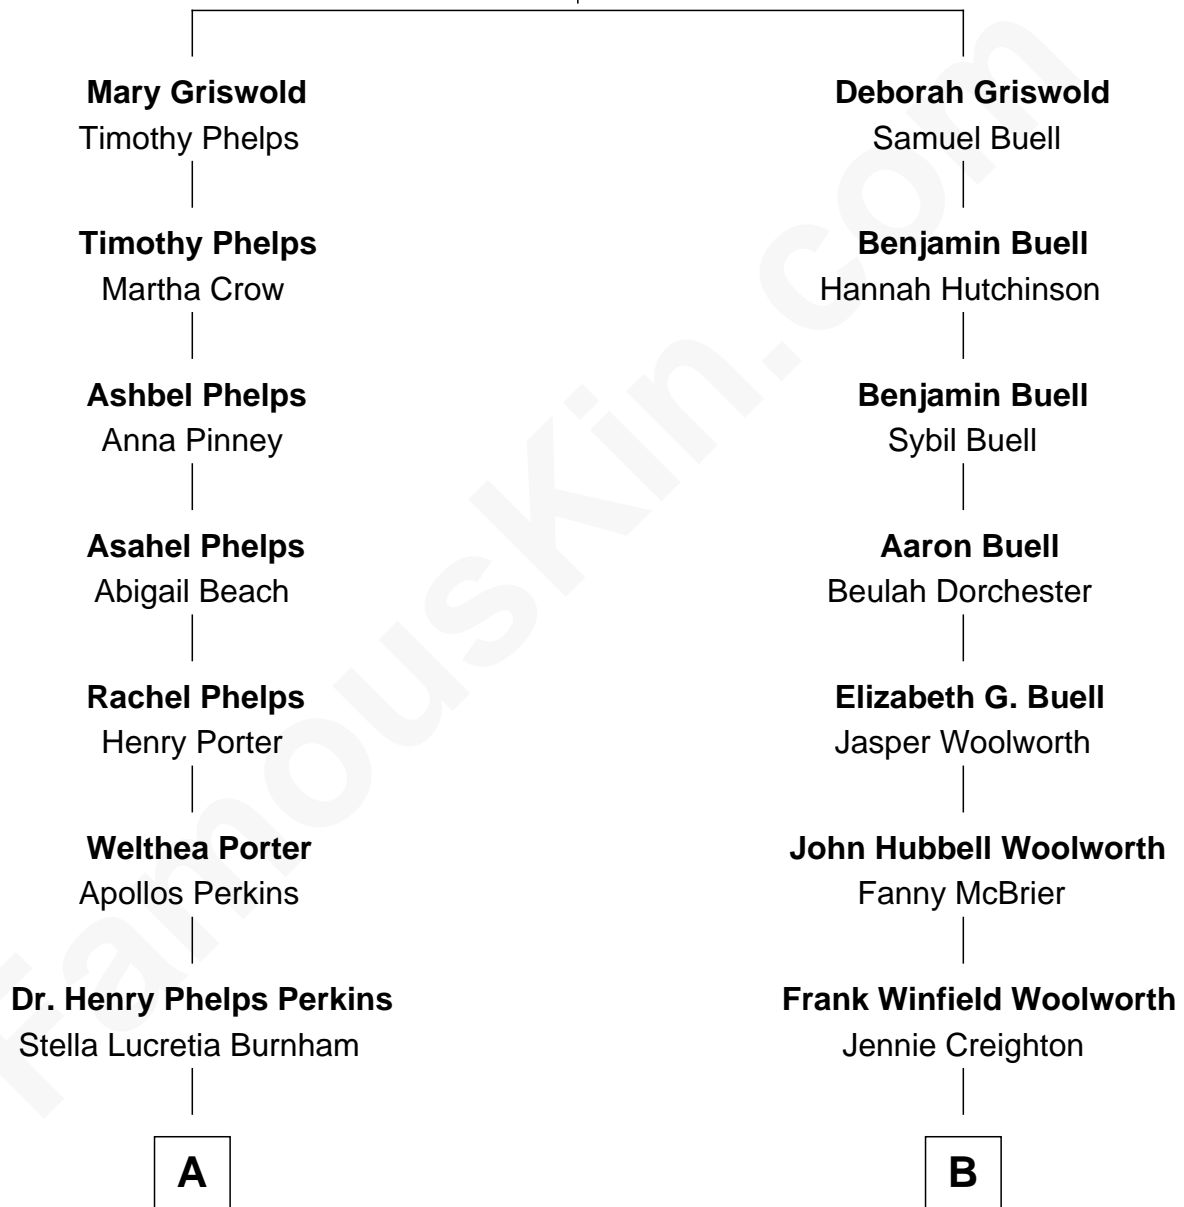

FamousKin.com
Relationship Chart of
Anthony Perkins
Movie Actor

8th cousin 1 time removed of

Barbara Hutton
Socialite (aka "Poor Little Rich Girl")

Edward Griswold
 Margaret - - - - -

A

Henry Phelps Perkins
Helen Virginia Anthony

Osgood Perkins
Janet Esselstyn Rane

Anthony Perkins
Movie Actor

B

Edna Woolworth
Franklyn Laws Hutton

Barbara Hutton
"Poor Little Rich Girl"

FamousKin.com