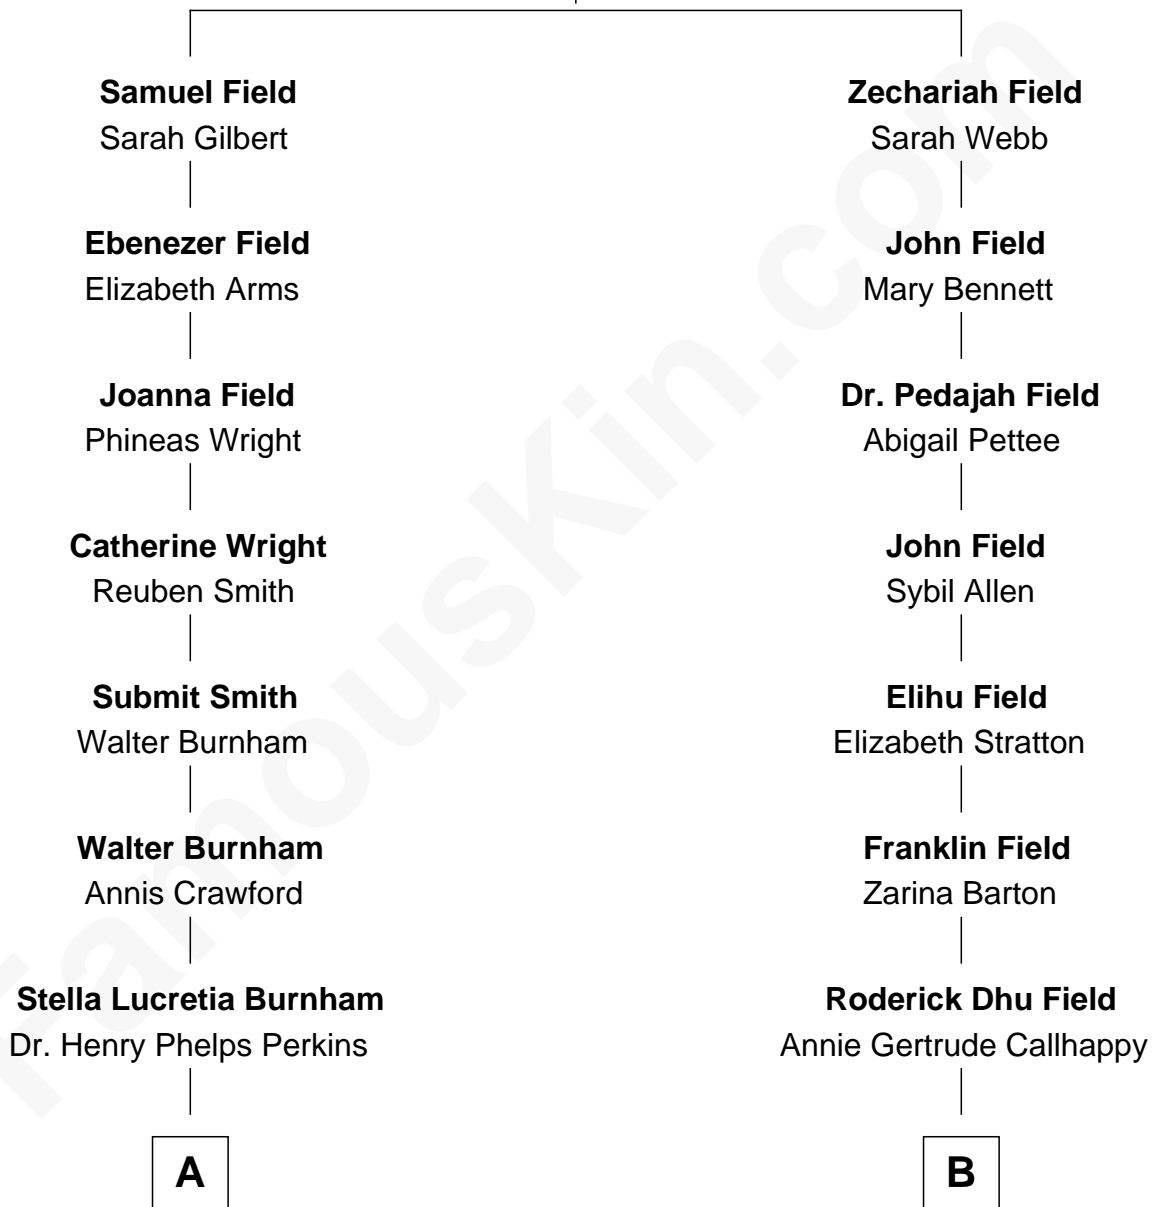

FamousKin.com Relationship Chart of

Anthony Perkins

Movie Actor

9th cousin 2 times removed of

Mizuo Peck

TV and Movie Actress

Zechariah Field

Mary - - - - -

A

Henry Phelps Perkins

Helen Virginia Anthony

Osgood Perkins

Janet Esselstyn Rane

Anthony Perkins

Movie Actor

B

Frank Dhu Field

Lottie Emma Freeman

Freeman Rodic Field

Agnes Frances Heughins

Barbara Field

Laurence Tolles Peck

George Leete Peck

Sanae Mizusawa