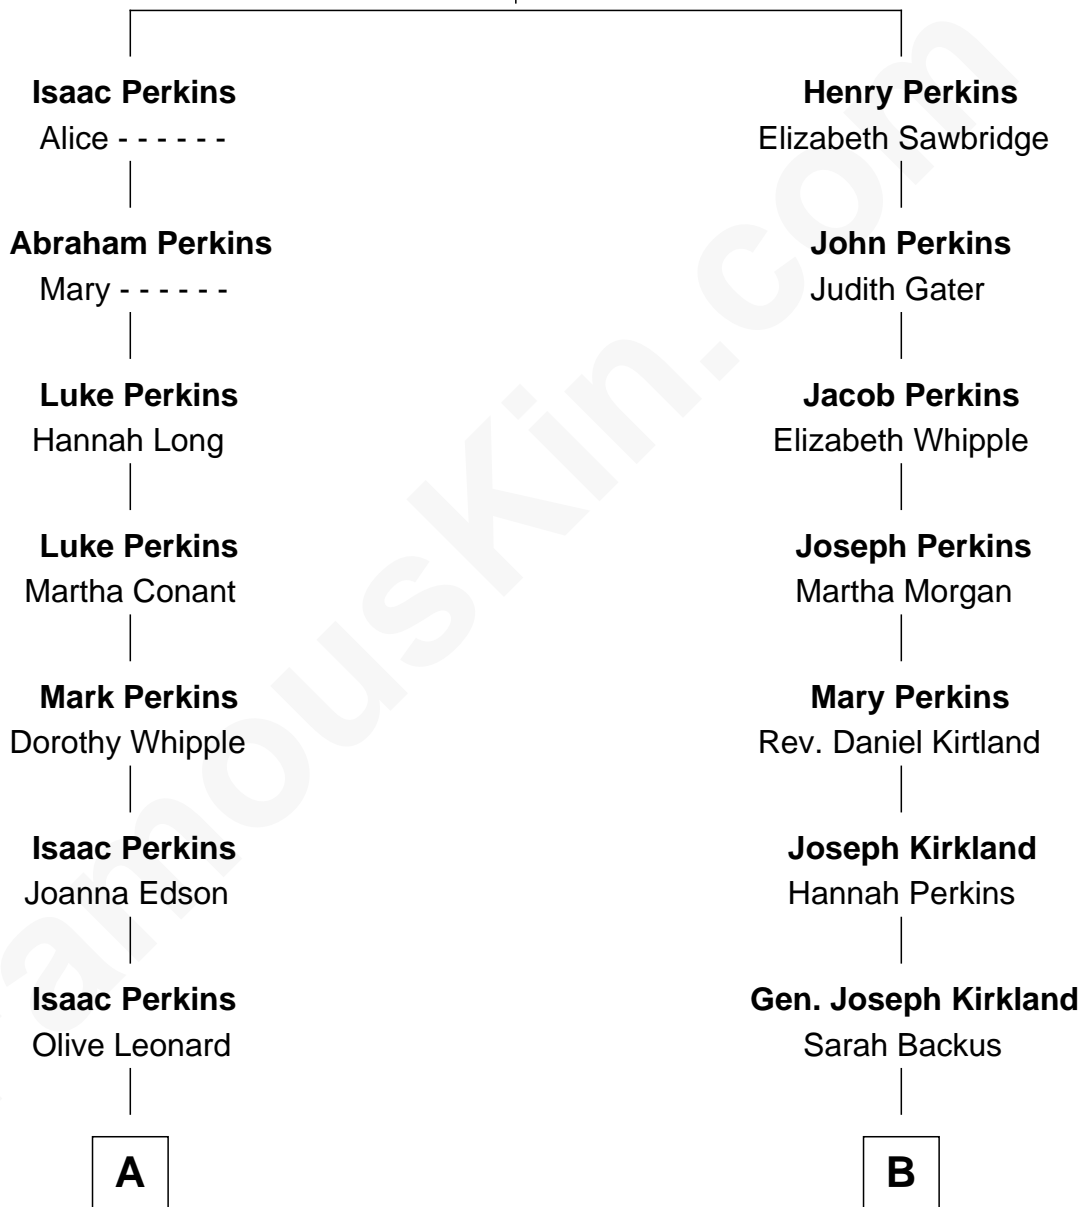

FamousKin.com Relationship Chart of

Anthony Perkins

Movie Actor

11th cousin of

John Adams Morgan

1952 Olympic Sailing Gold Medalist

Thomas Perkins

Alice - - - - -

A

Apollos Perkins
Welthea Porter

Dr. Henry Phelps Perkins
Stella Lucretia Burnham

Henry Phelps Perkins
Helen Virginia Anthony

Osgood Perkins
Janet Esselstyn Rane

Anthony Perkins
Movie Actor

B

Louisa Kirkland
Charles F. Tracy