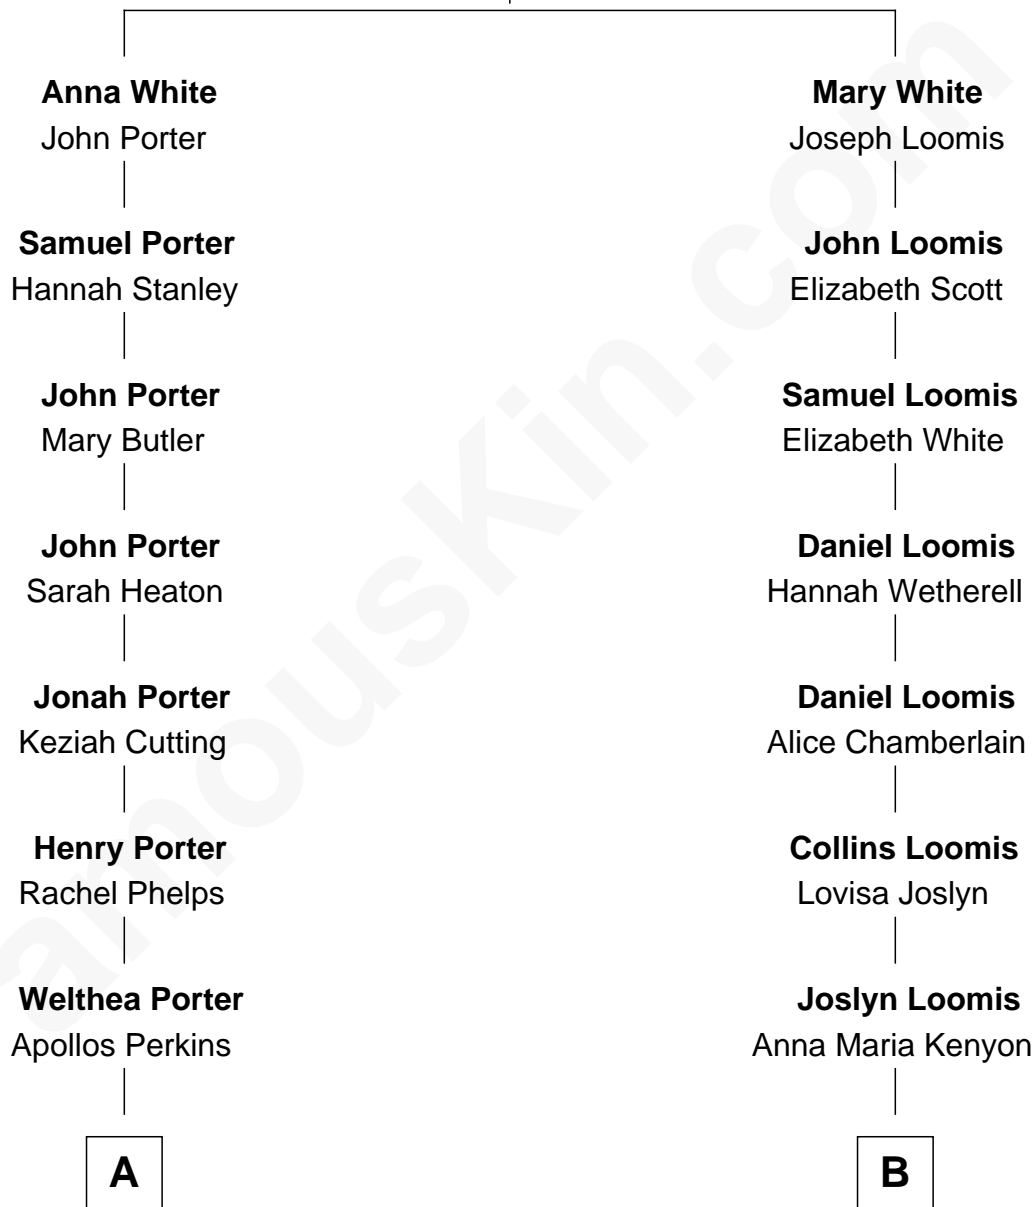

# FamousKin.com Relationship Chart of

**Anthony Perkins**

*Movie Actor*

10th cousin of

**David McCullough**

*Historian, Author and TV Narrator*

**Robert White**

**Bridget Allgar**

**A**

**Dr. Henry Phelps Perkins**  
Stella Lucretia Burnham

**Henry Phelps Perkins**  
Helen Virginia Anthony

**Osgood Perkins**  
Janet Esselstyn Rane

**Anthony Perkins**  
*Movie Actor*

**B**

**Anna Maria Loomis**  
Theodore Franklin Brown

**Mabel Alice Brown**  
George Herbert Rankin

**Ruth Rankin**  
Christian Hax McCullough

**David McCullough**  
*Historian, Author and TV Narrator*