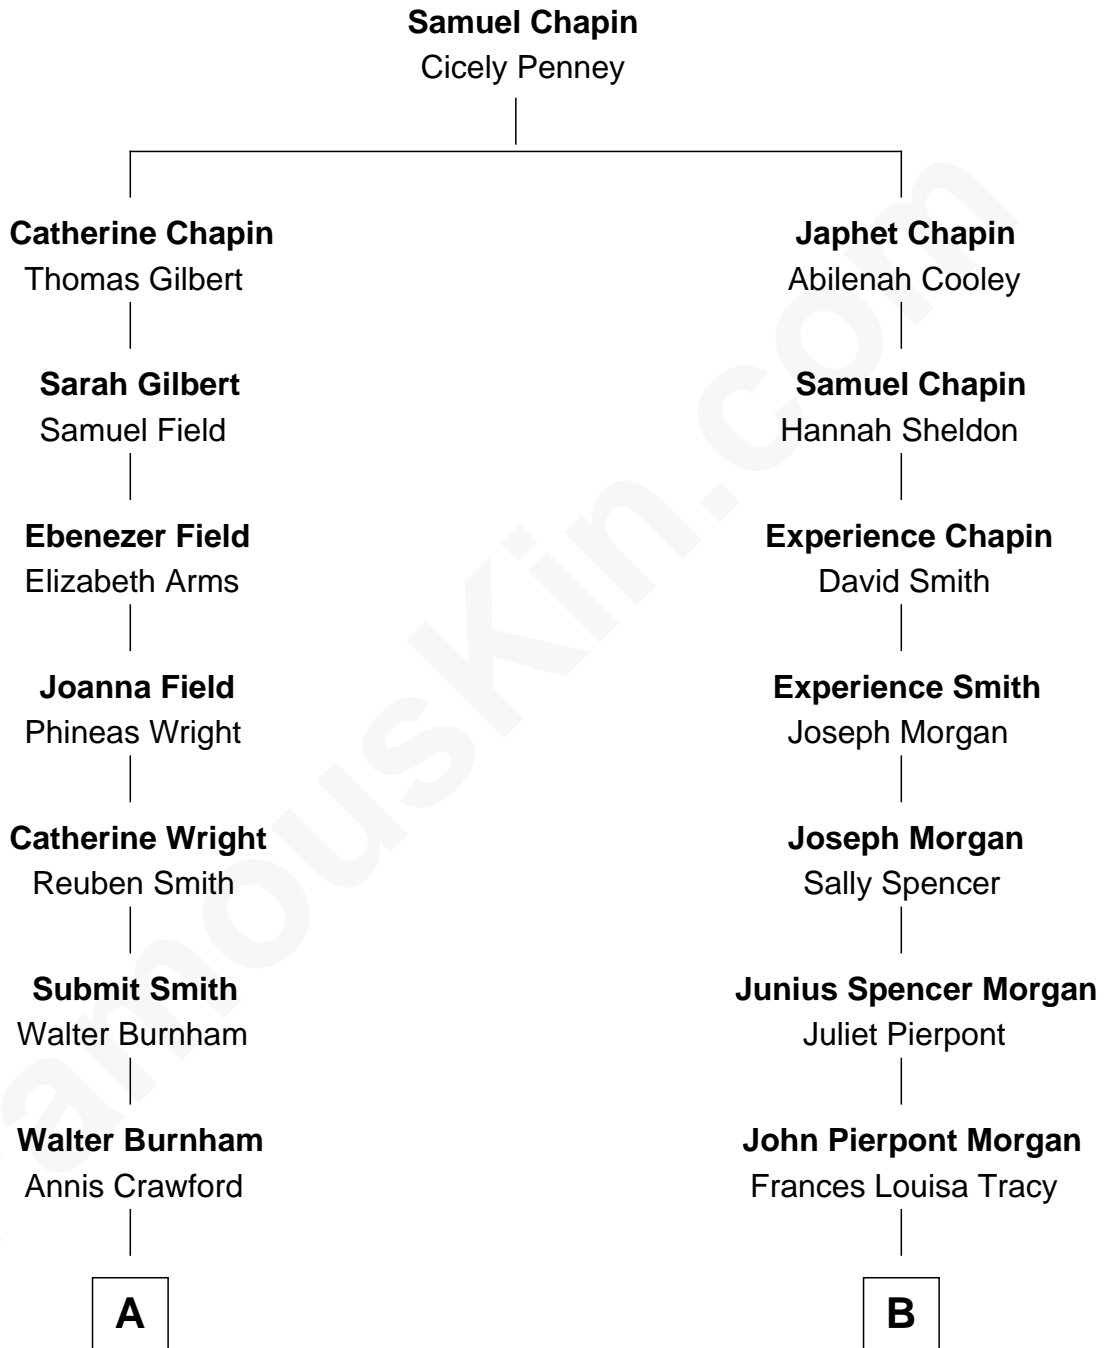

FamousKin.com
Relationship Chart of
Anthony Perkins
Movie Actor

8th cousin 2 times removed of
Henry Sturgis Morgan
Co-Founder of Morgan Stanley

A

Stella Lucretia Burnham

Dr. Henry Phelps Perkins

Henry Phelps Perkins

Helen Virginia Anthony

Osgood Perkins

Janet Esselstyn Rane

Anthony Perkins

Movie Actor

B

John Pierpont Morgan

Jane Norton Grew