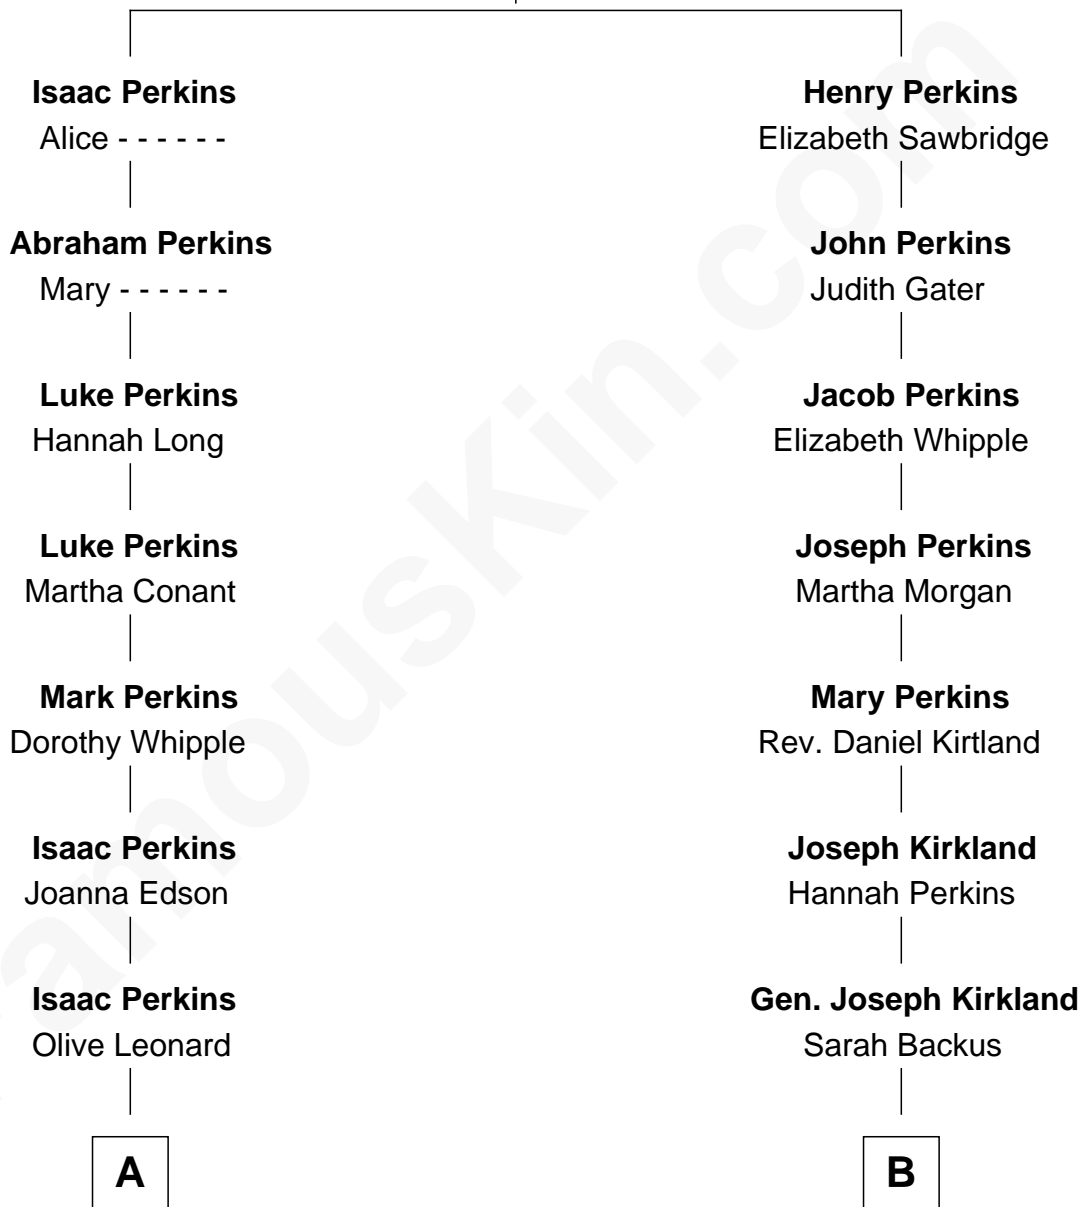

# FamousKin.com Relationship Chart of

**Anthony Perkins**

*Movie Actor*

10th cousin 1 time removed of

**Henry Sturgis Morgan**

*Co-Founder of Morgan Stanley*

**Thomas Perkins**

Alice - - - - -

**A**

**Apollos Perkins**  
Welthea Porter

**Dr. Henry Phelps Perkins**  
Stella Lucretia Burnham

**Henry Phelps Perkins**  
Helen Virginia Anthony

**Osgood Perkins**  
Janet Esselstyn Rane

**Anthony Perkins**  
*Movie Actor*

**B**

**Louisa Kirkland**  
Charles F. Tracy

**Frances Louisa Tracy**  
John Pierpont Morgan

**John Pierpont Morgan**  
Jane Norton Grew

**Henry Sturgis Morgan**  
*Co-Founder of Morgan Stanley*