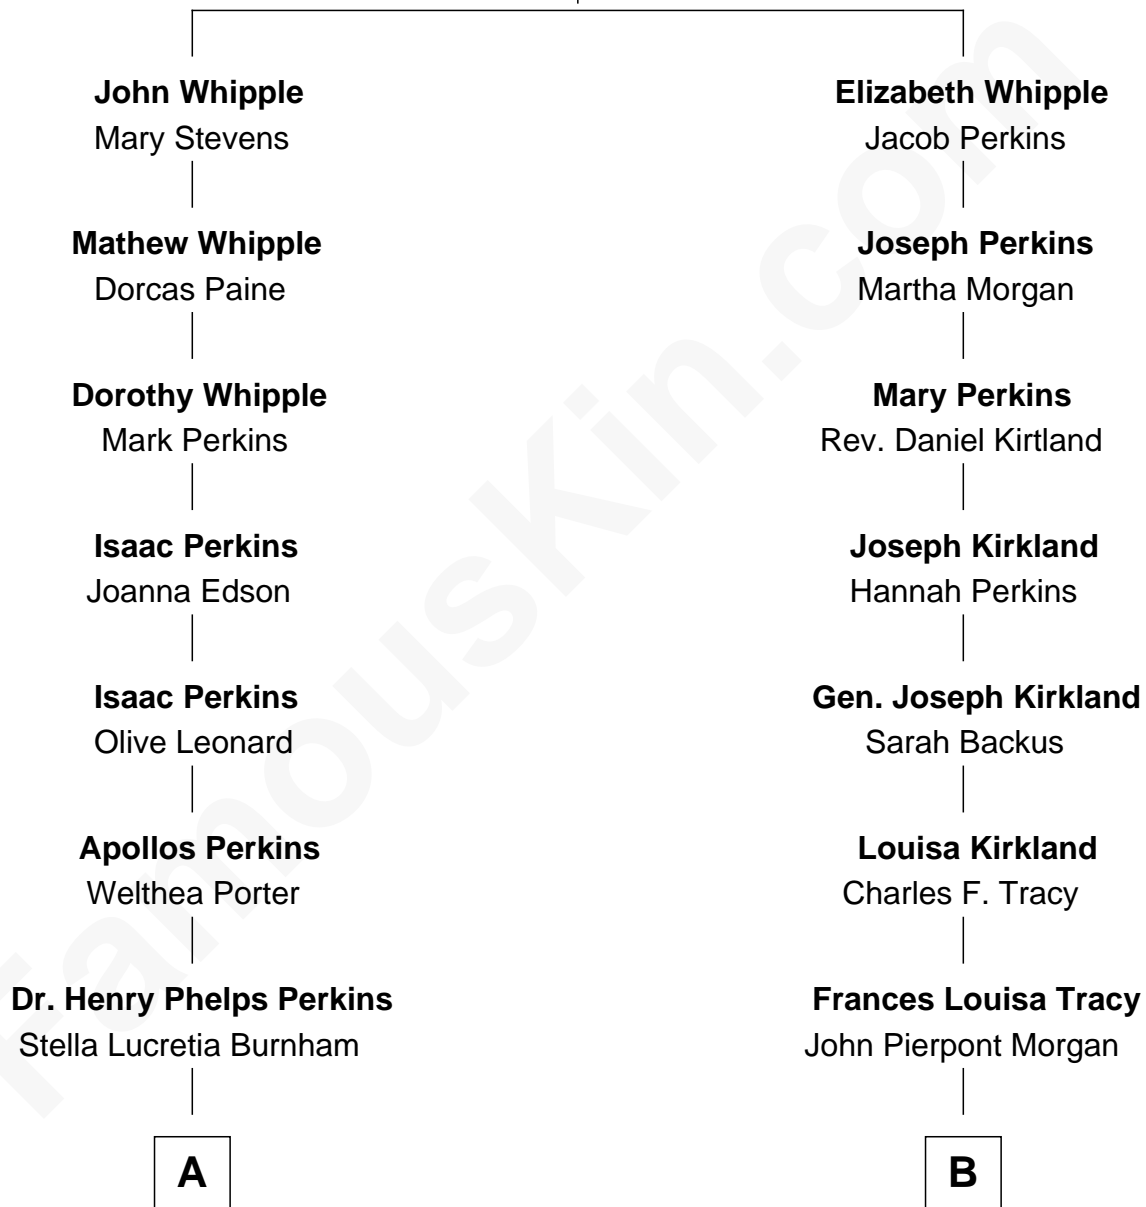

FamousKin.com Relationship Chart of

Anthony Perkins

Movie Actor

8th cousin 1 time removed of

Henry Sturgis Morgan

Co-Founder of Morgan Stanley

Matthew Whipple

Anna Hawkins

A

Henry Phelps Perkins
Helen Virginia Anthony

Osgood Perkins
Janet Esselstyn Rane

Anthony Perkins
Movie Actor

B

John Pierpont Morgan
Jane Norton Grew

Henry Sturgis Morgan
Co-Founder of Morgan Stanley

FamousKin.com