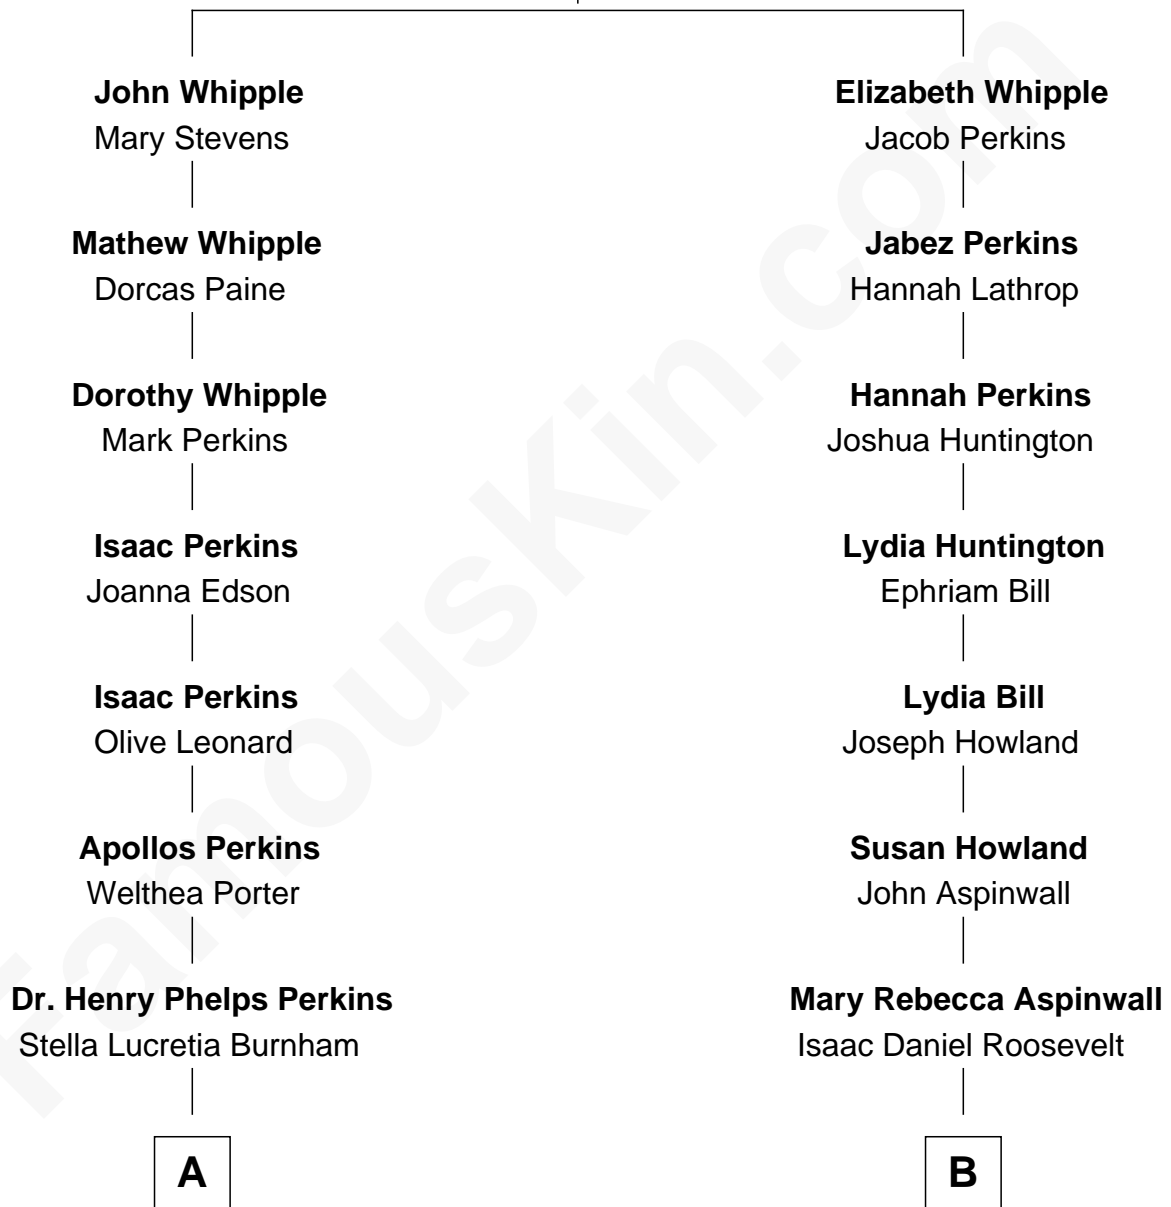

# FamousKin.com Relationship Chart of

**Anthony Perkins**

*Movie Actor*

8th cousin 1 time removed of

**Franklin D. Roosevelt**

*32nd U.S. President*

**Matthew Whipple**

Anna Hawkins

**A**

**Henry Phelps Perkins**

Helen Virginia Anthony

**Osgood Perkins**

Janet Esselstyn Rane

**Anthony Perkins**

*Movie Actor*

**B**

**James Roosevelt**

Sara Delano

**Franklin D. Roosevelt**

*32nd U.S. President*

FamousKin.com