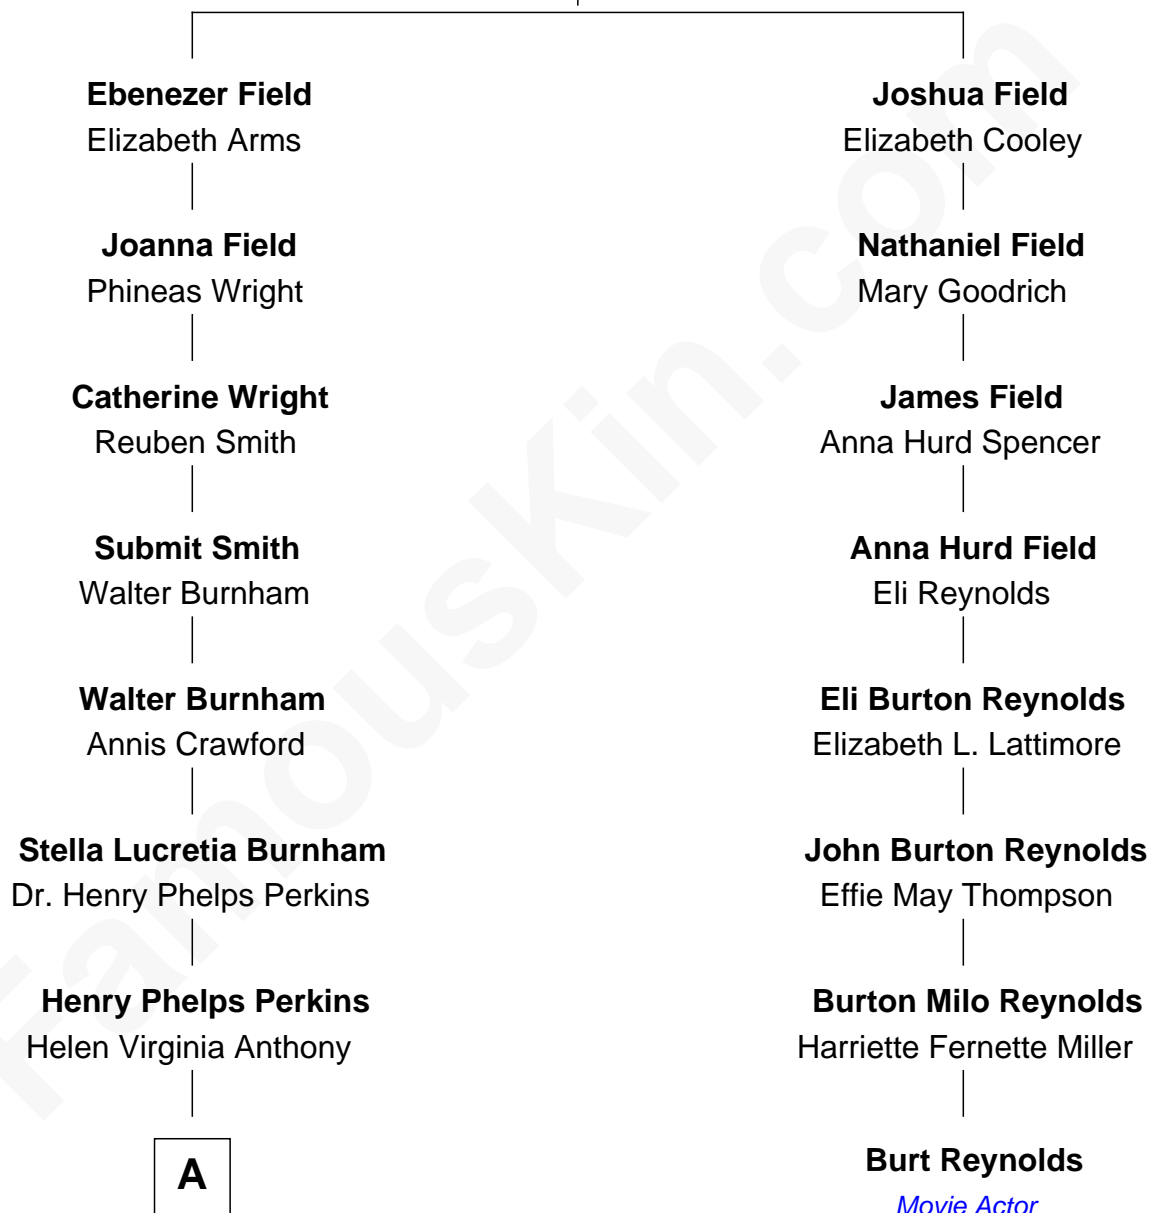

FamousKin.com Relationship Chart of

Anthony Perkins

Movie Actor

7th cousin 1 time removed of

Burt Reynolds

Movie Actor

Samuel Field

Sarah Gilbert

A

Osgood Perkins
Janet Esselstyn Rane

Anthony Perkins
Movie Actor

FamousKin.com