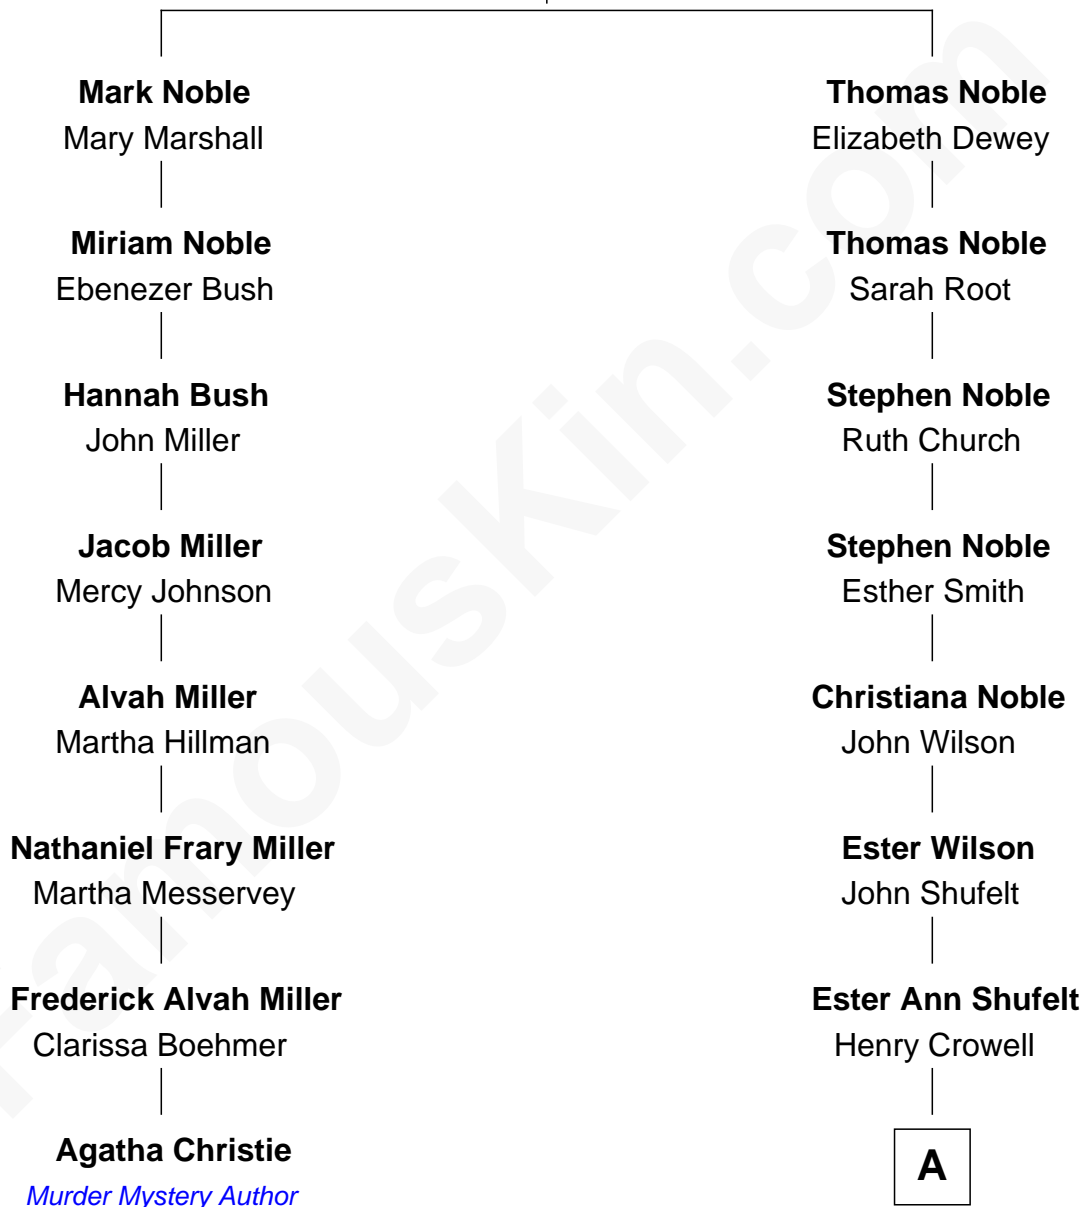

# FamousKin.com Relationship Chart of

**Agatha Christie**

*Murder Mystery Author*

7th cousin 2 times removed of

**Alfred Worden**

*Apollo 15 Astronaut*

**Thomas Noble**  
Hannah Warriner

**A**

**Fredrick Crowell**

Frances Staley

**Helen Garnett Crowell**

Merrill Bangs Worden

**Alfred Worden**

*Apollo 15 Astronaut*

FamousKin.com