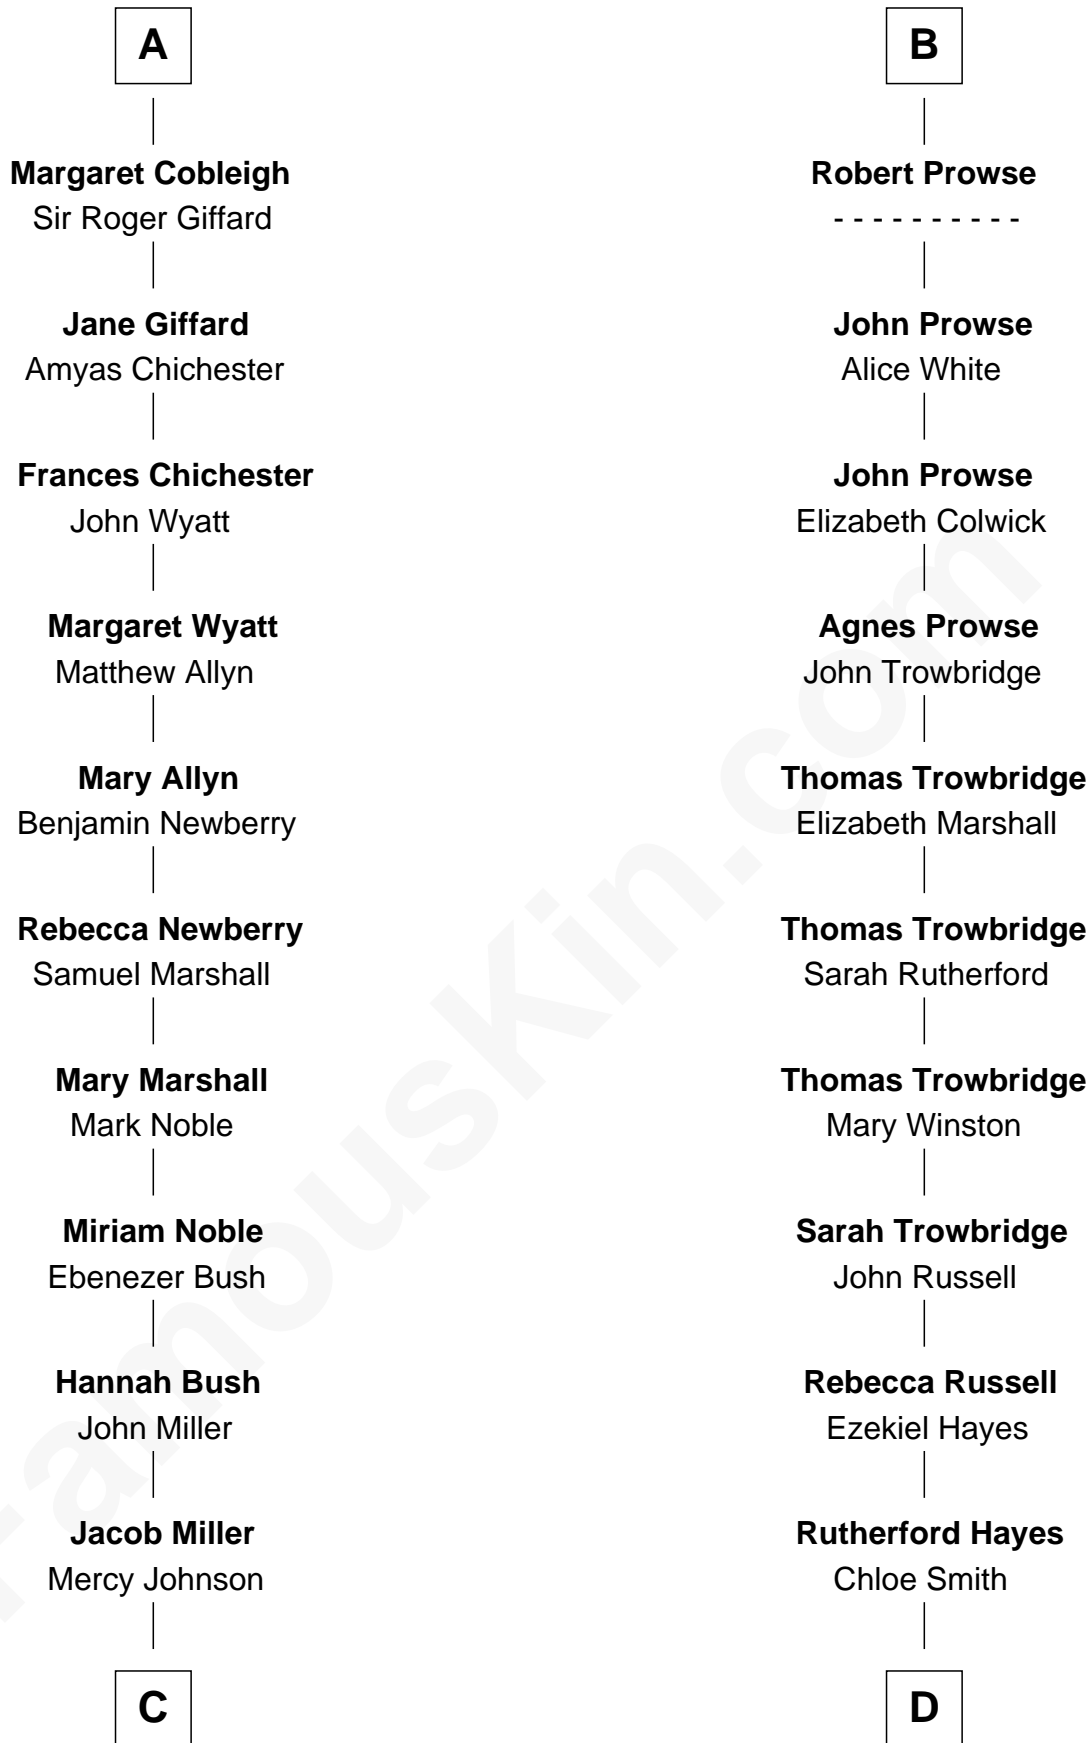

# FamousKin.com Relationship Chart of

**Agatha Christie**

*Murder Mystery Author*

18th cousin 2 times removed of

**Rutherford B. Hayes**

*19th U.S. President*

**Sir Humphrey de Beauchamp**

Sibyl Oliver

**C**

**Alvah Miller**  
Martha Hillman

**Nathaniel Frary Miller**  
Martha Messervey

**Frederick Alvah Miller**  
Clarissa Boehmer

**Agatha Christie**  
*Murder Mystery Author*

**D**

**Rutherford Hayes**  
Sophia Birchard

**Rutherford B. Hayes**  
*19th U.S. President*

FamousKin.com