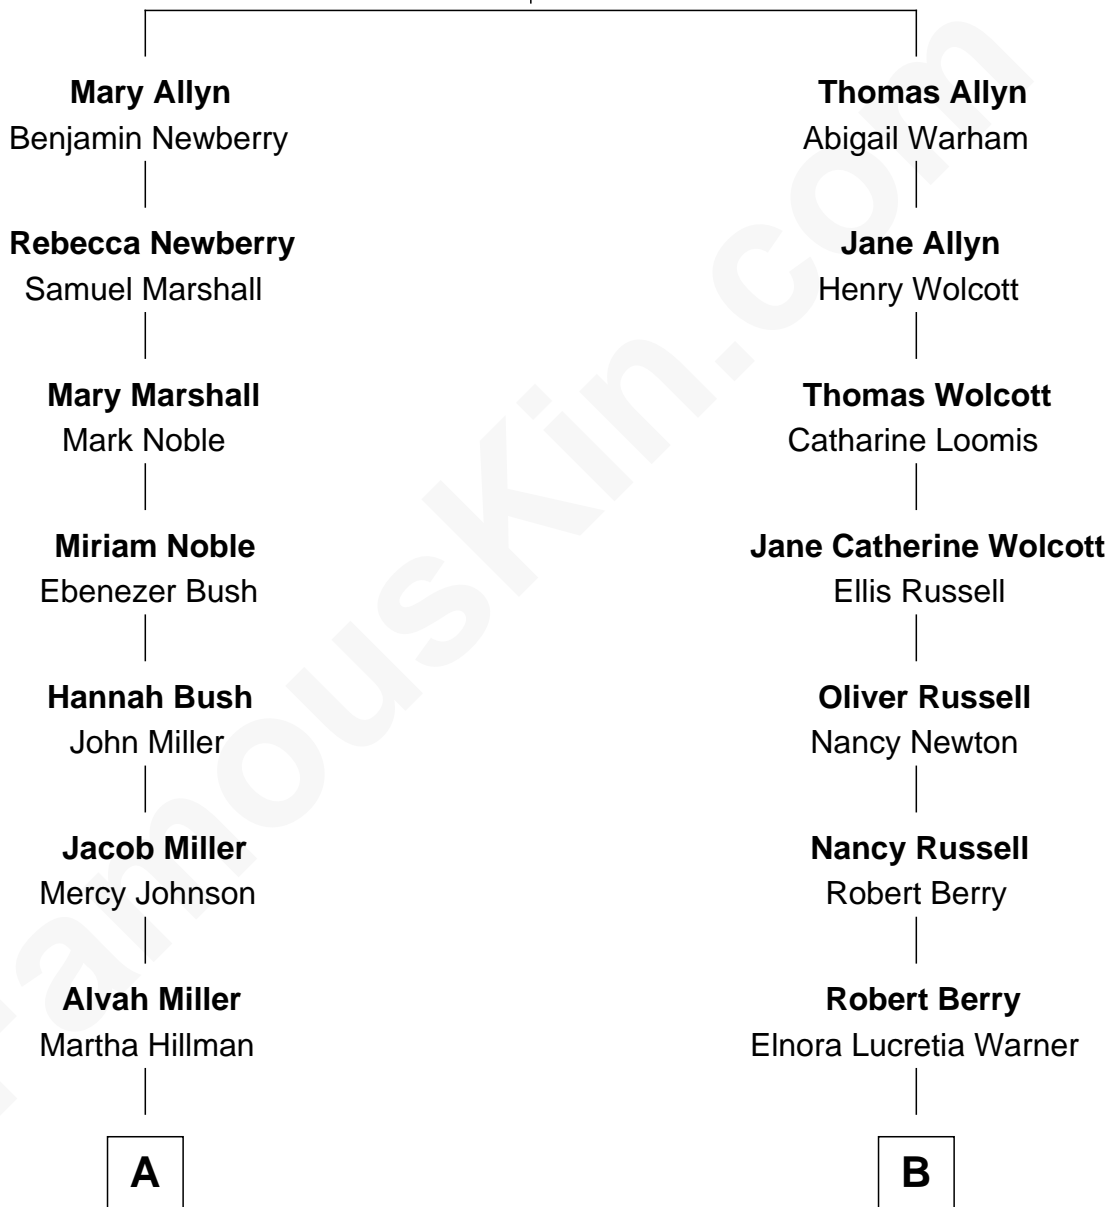

FamousKin.com Relationship Chart of

Agatha Christie

Murder Mystery Author

9th cousin 1 time removed of

Mitt Romney

70th Governor of Massachusetts

Matthew Allyn

Margaret Wyatt

A

Nathaniel Frary Miller

Martha Messervey

Frederick Alvah Miller

Clarissa Boehmer

Agatha Christie

Murder Mystery Author

B

Rosetta Mary Berry

Charles Edward Robison

Alma Luella Robison

Harold Arundel LaFount

Lenore Emily LaFount

George Wilcken Romney

Mitt Romney

70th Governor of Massachusetts