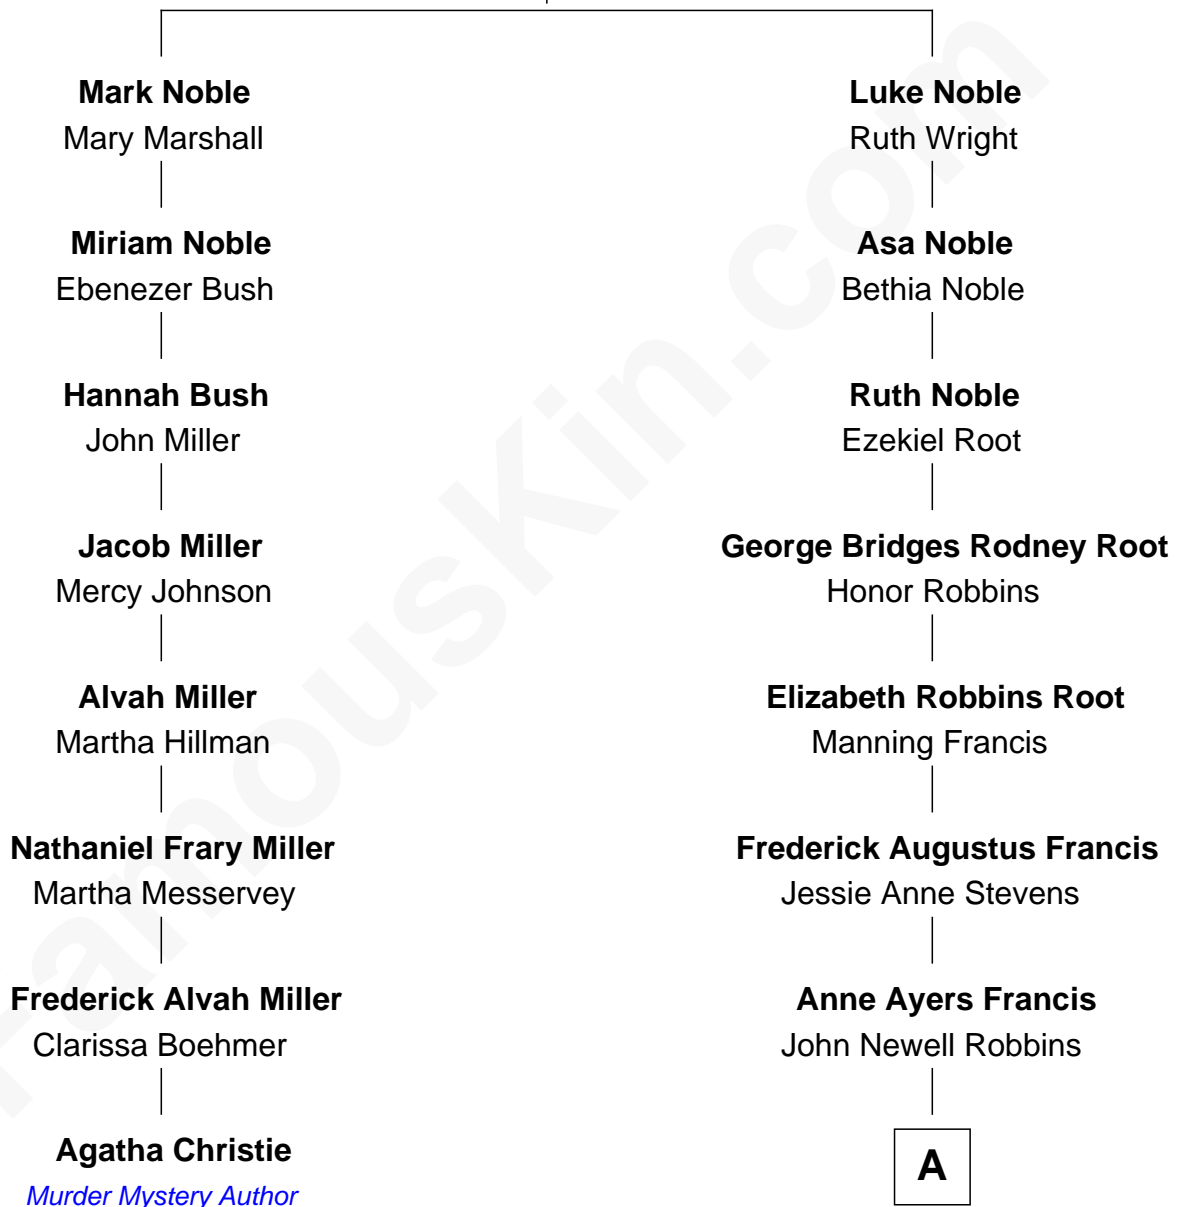

# FamousKin.com Relationship Chart of

**Agatha Christie**

*Murder Mystery Author*

7th cousin 1 time removed of

**Nancy (Davis) Reagan**

*First Lady of President Ronald Reagan*

**Thomas Noble**  
Hannah Warriner

A

Kenneth Seymour Robbins

Edith Prescott Lockett

Nancy (Davis) Reagan

*First Lady of Ronald Reagan*

FamousKin.com