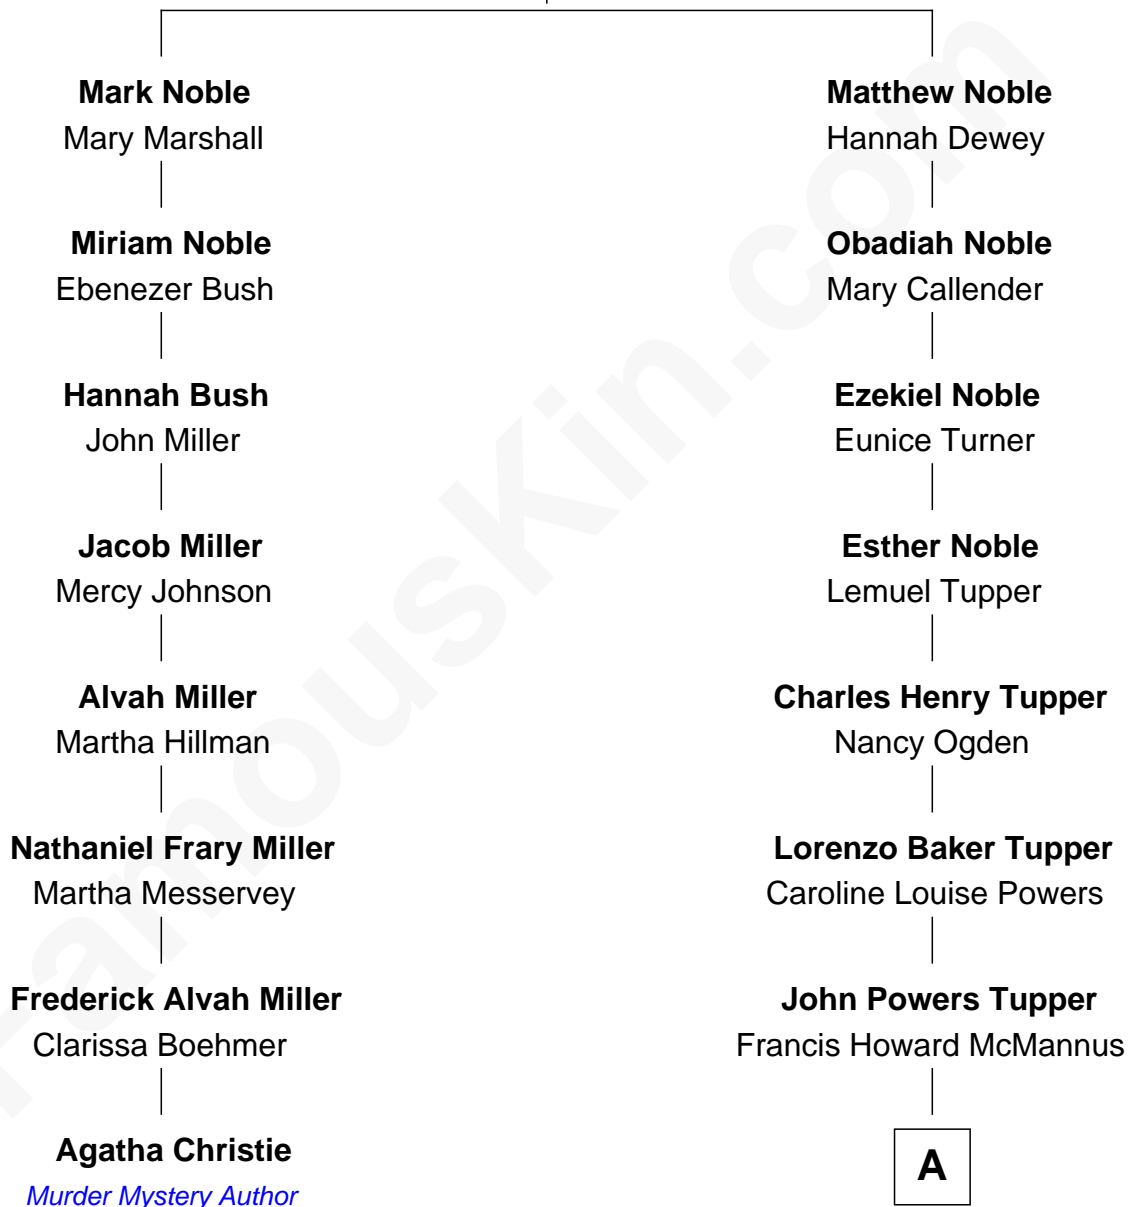

FamousKin.com Relationship Chart of

Agatha Christie

Murder Mystery Author

7th cousin 2 times removed of

Ken Burns

Documentary Filmmaker

Thomas Noble
Hannah Warriner

A

George Bancroft Tupper

Lyla Morris Smith

Lyla Smith Tupper

Robert Kyle Burns

Ken Burns

Documentary Filmmaker