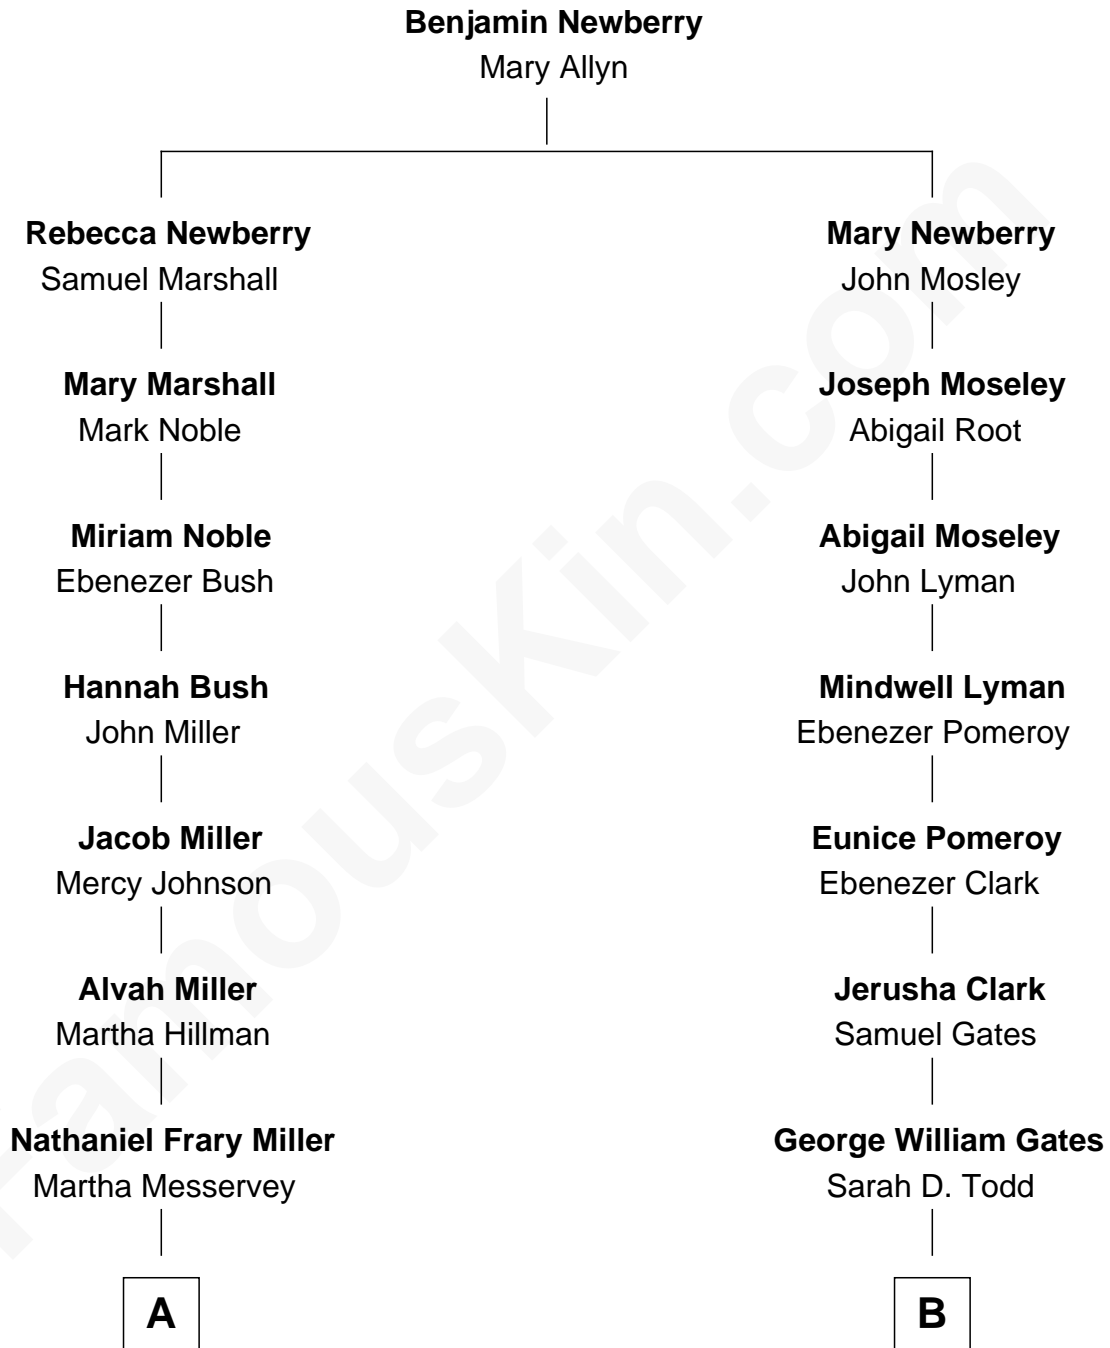

# FamousKin.com Relationship Chart of

**Agatha Christie**

*Murder Mystery Author*

8th cousin 1 time removed of

**Bess (Wallace) Truman**

*First Lady of President Harry S Truman*

**A**

**Frederick Alvah Miller**

Clarissa Boehmer

**Agatha Christie**

*Murder Mystery Author*

**B**

**George Porterfield Gates**

Elizabeth Emery

**Margaret Elizabeth Gates**

David Willick Wallace

**Bess (Wallace) Truman**

*First Lady of Harry Truman*

FamousKin.com