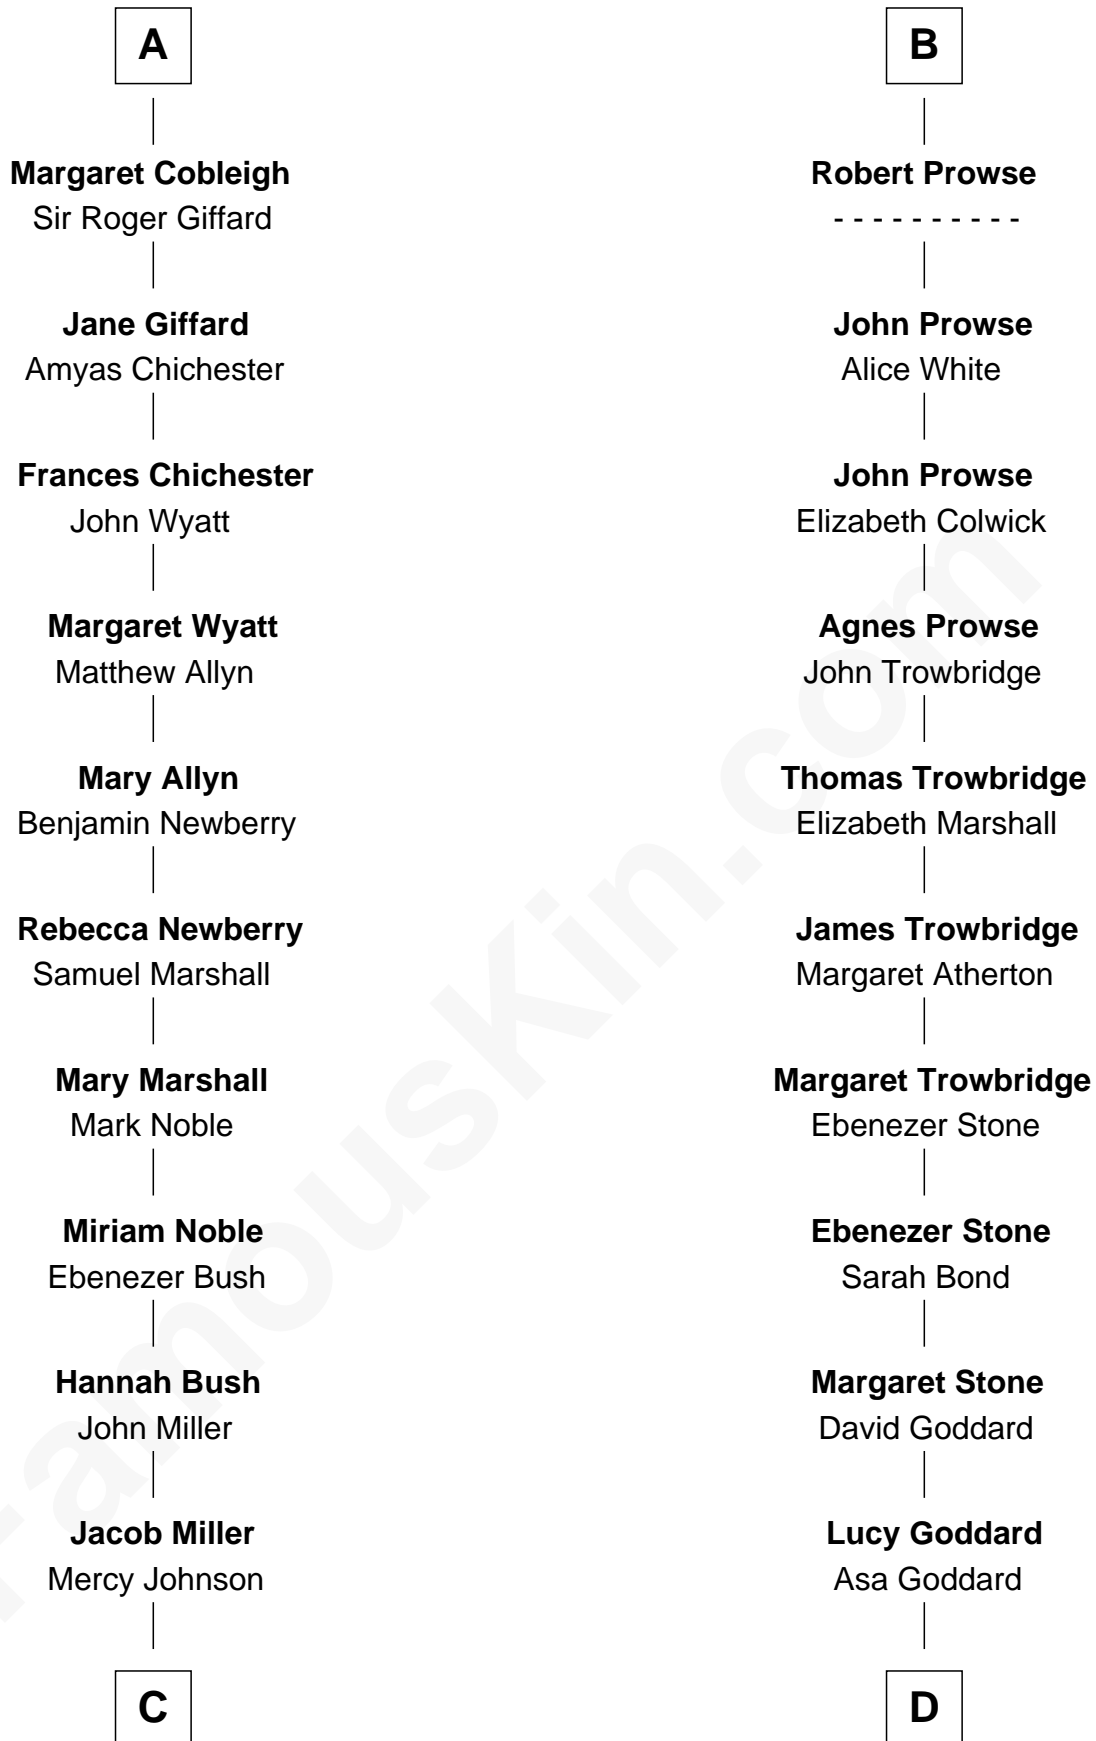

# FamousKin.com Relationship Chart of

**Agatha Christie**

*Murder Mystery Author*

20th cousin 1 time removed of

**Robert H. Goddard**

*Inventor of First Liquid-propelled Rocket*

**Sir Humphrey de Beauchamp**

Sibyl Oliver

**C**

**Alvah Miller**  
Martha Hillman

**Nathaniel Frary Miller**  
Martha Messervey

**Frederick Alvah Miller**  
Clarissa Boehmer

**Agatha Christie**  
*Murder Mystery Author*

**D**

**David Goddard**  
Czarina White

**Alvira C. Goddard**  
Danford Goddard

**Nahum Parks Goddard**  
Mary Pease Upham

**Nahum Danford Goddard**  
Fannie Louise Hoyt

**Robert H. Goddard**  
*Rocket Scientist*