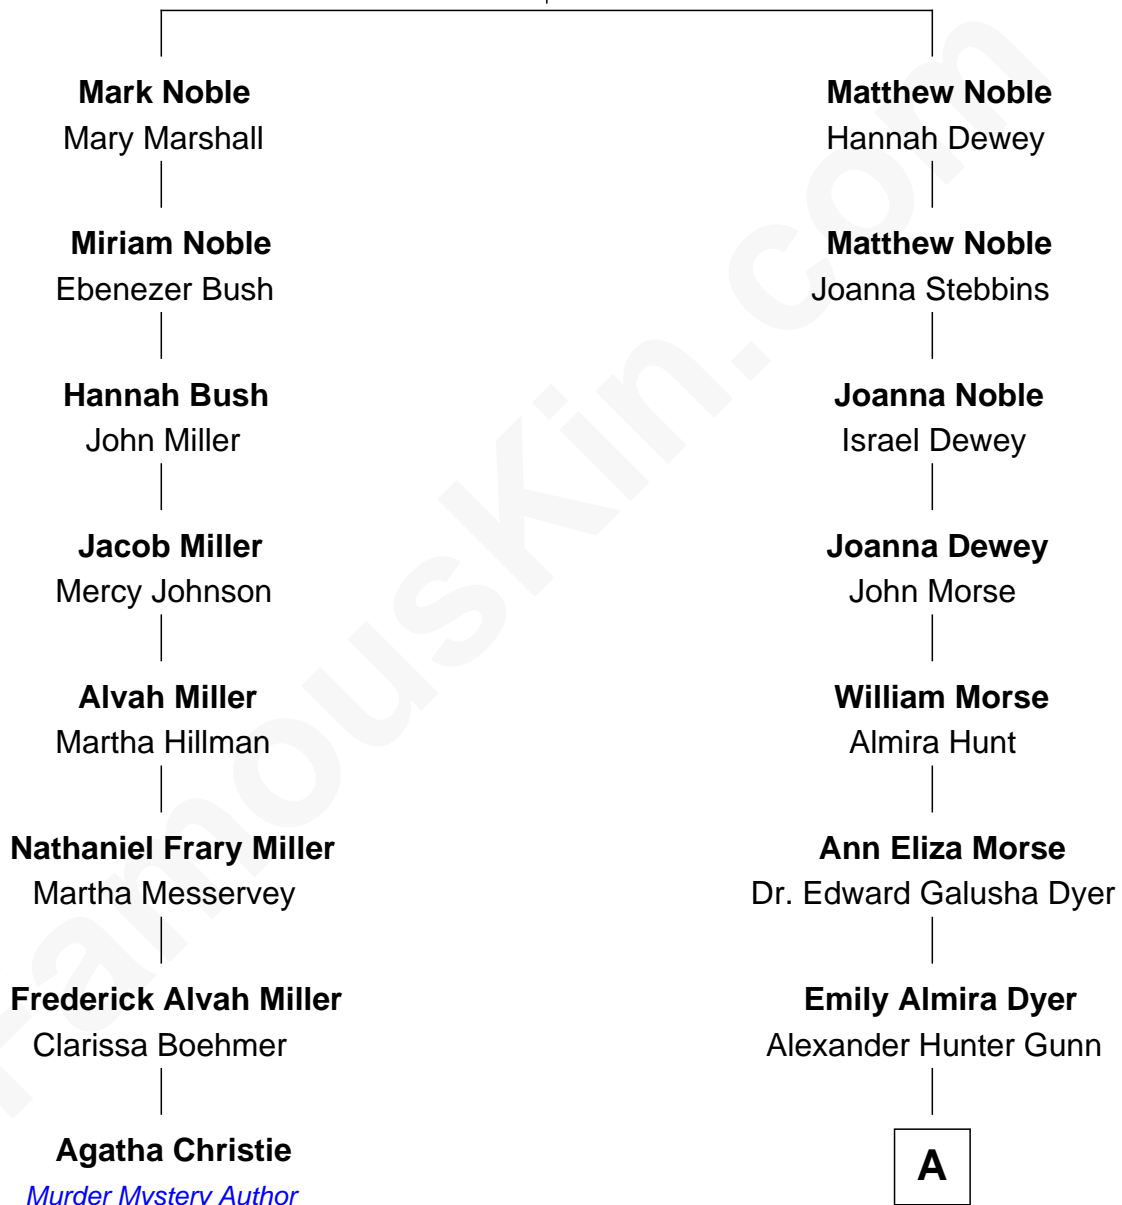

FamousKin.com Relationship Chart of

Agatha Christie

Murder Mystery Author

7th cousin 3 times removed of

Elisabeth Shue

TV and Movie Actress

Thomas Noble
Hannah Warriner

A

—
Alexander Hunter Gunn
Harriet Grace Brewster Willcox

—
Mary Brewster Gunn
Adoniram Judson Wells

—
Anne Brewster Wells
James William Shue

—
Elisabeth Shue
TV and Movie Actress