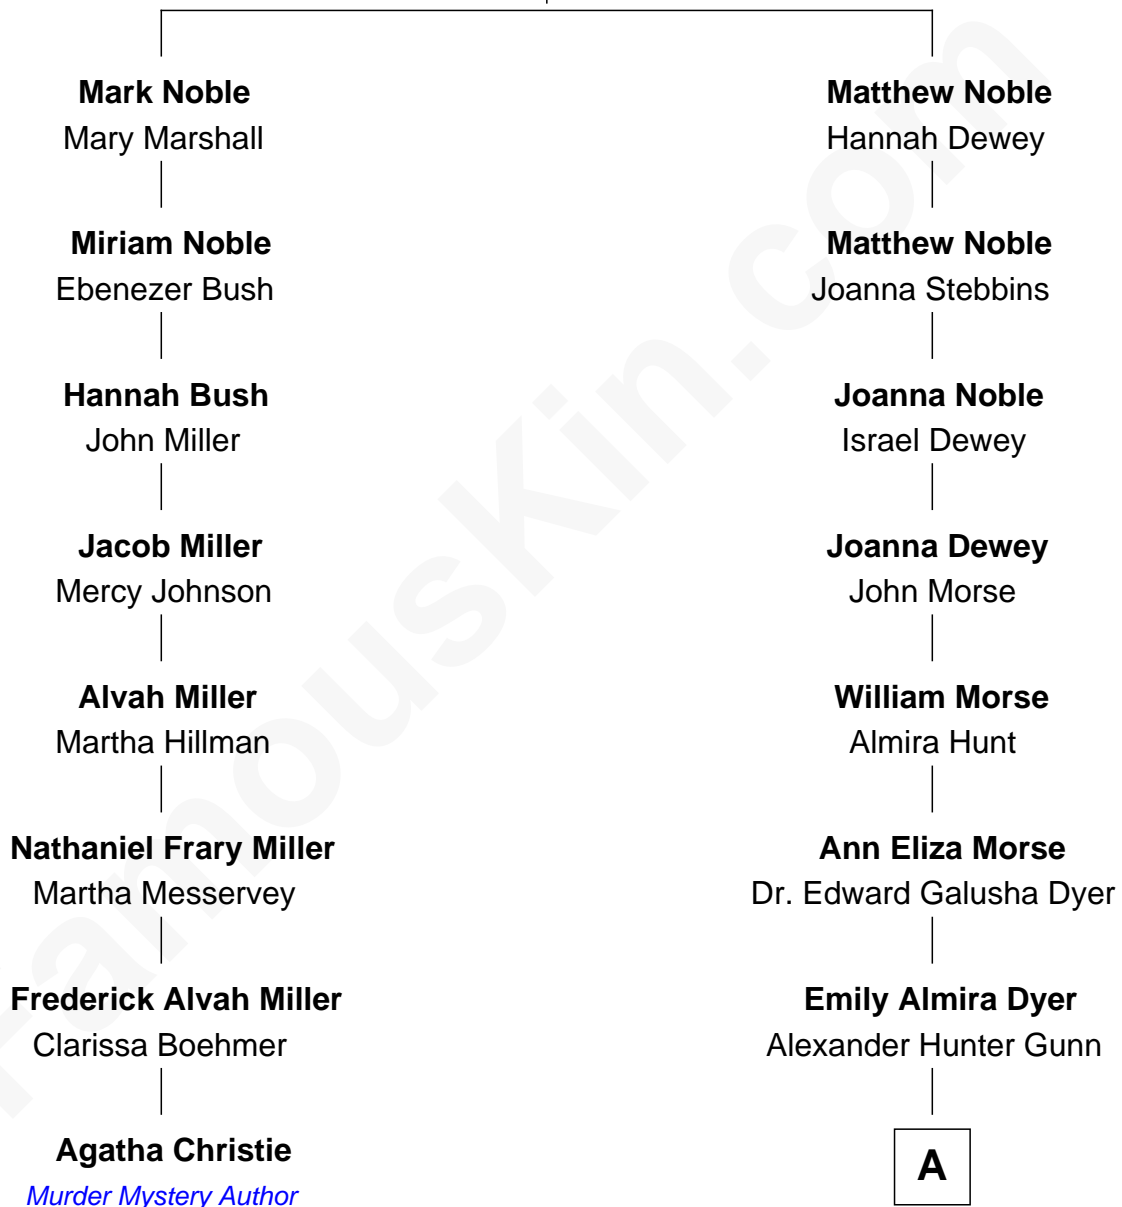

# FamousKin.com Relationship Chart of

**Agatha Christie**

*Murder Mystery Author*

7th cousin 3 times removed of

**Andrew Shue**

*TV Actor*

**Thomas Noble**  
Hannah Warriner

A

**Alexander Hunter Gunn**  
Harriet Grace Brewster Willcox

**Mary Brewster Gunn**  
Adoniram Judson Wells

**Anne Brewster Wells**  
James William Shue

**Andrew Shue**  
*TV Actor*