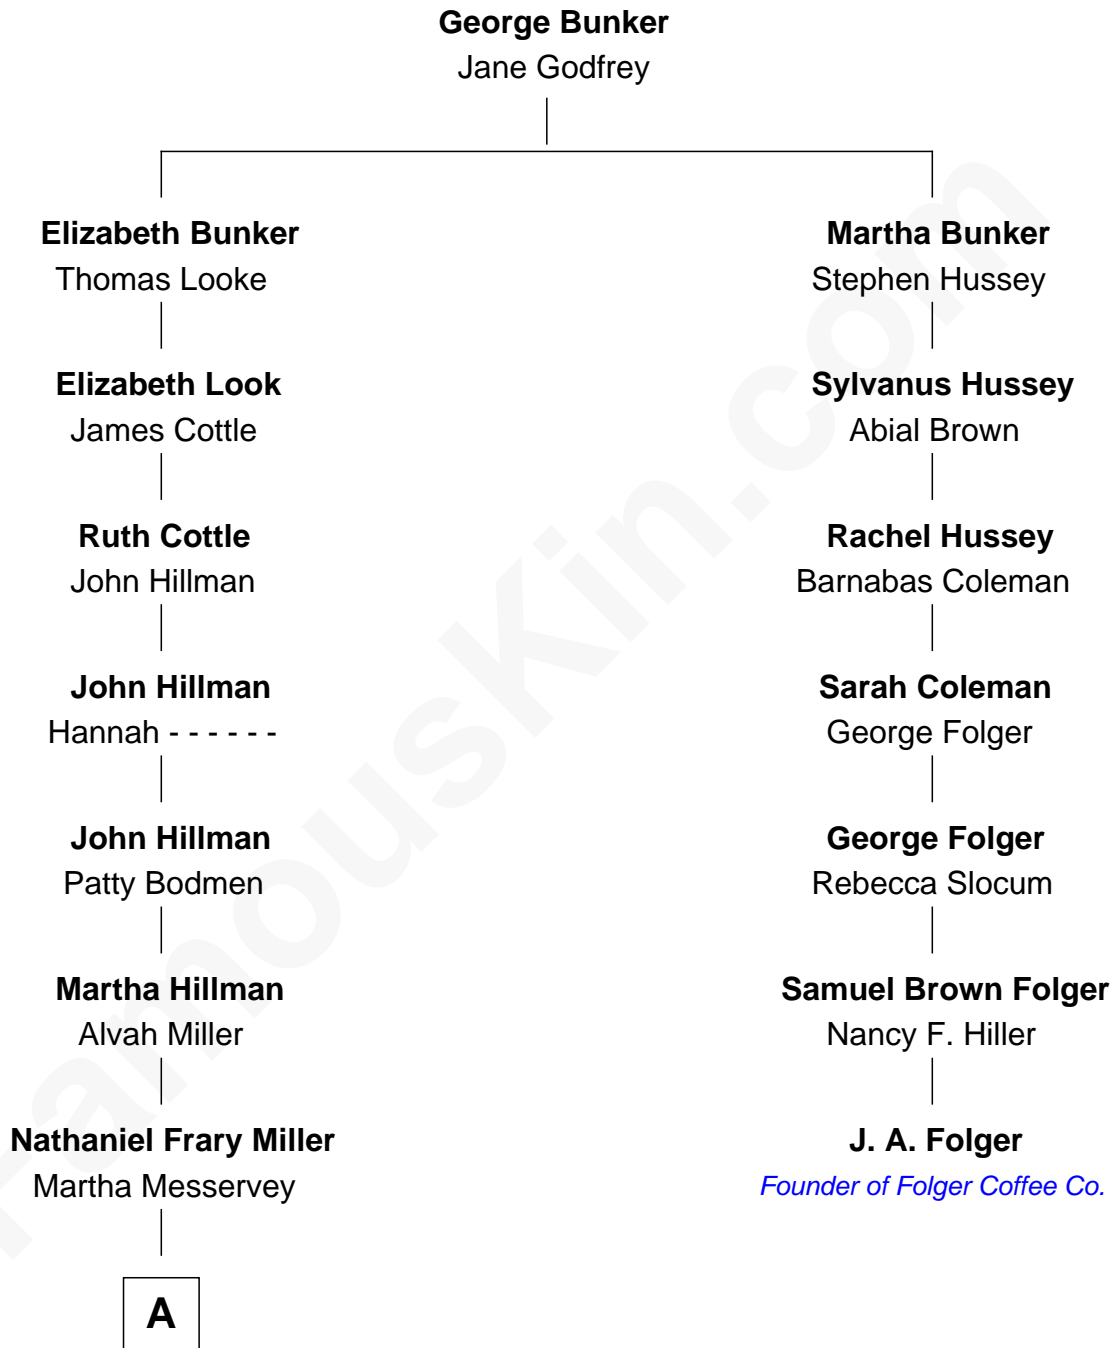

# FamousKin.com Relationship Chart of

**Agatha Christie**

*Murder Mystery Author*

6th cousin 2 times removed of

**J. A. Folger**

*Founder of Folger Coffee Company*

**A**

—  
**Frederick Alvah Miller**

Clarissa Boehmer

—  
**Agatha Christie**

*Murder Mystery Author*

FamousKin.com