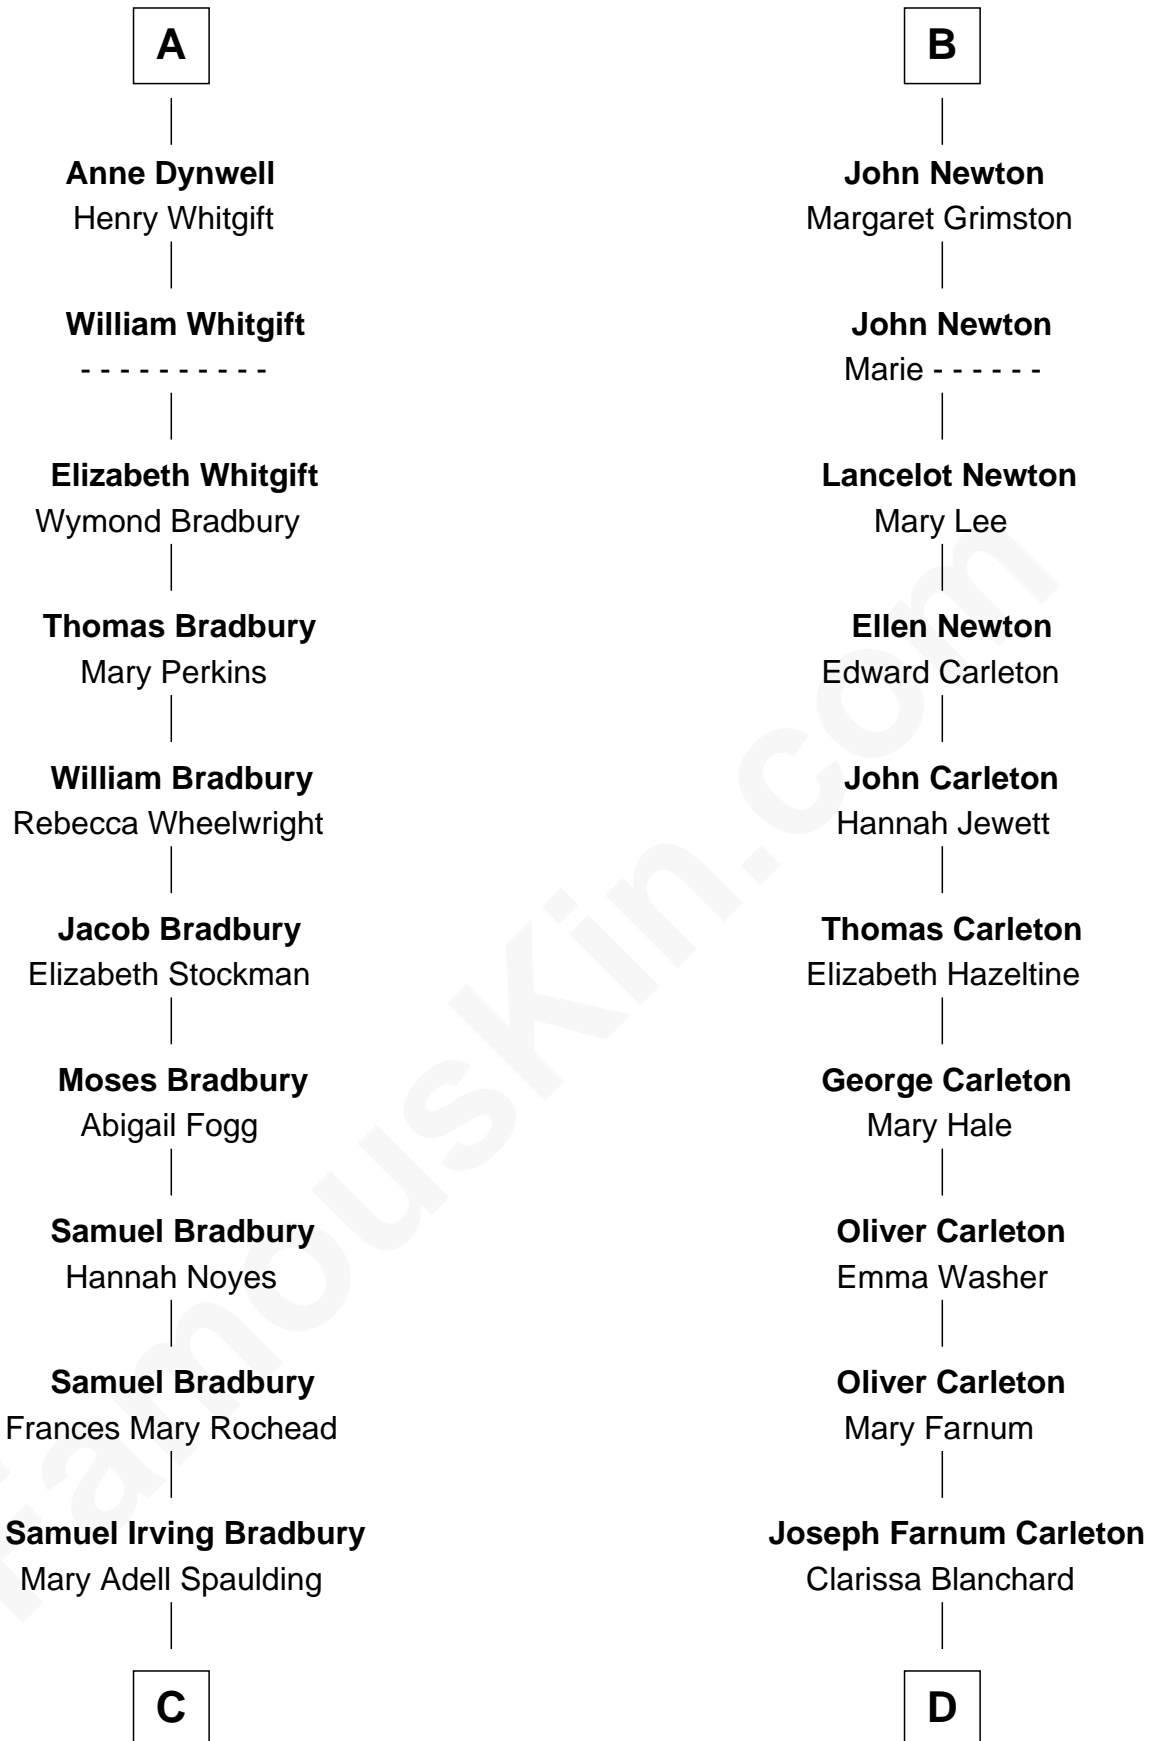

# FamousKin.com Relationship Chart of

**Ray Bradbury**

*Author of The Martian Chronicles*

19th cousin 2 times removed of

**Mickey Rourke**

*Movie Actor*

**C**

**Samuel Hinkston Bradbury**

Minnie Alice Davis

**Leonard Spaulding Bradbury**

Esther Marie Moberg

**Ray Bradbury**

*Author of [The Martian Chronicles](#)*

**D**

**Hiram Wilson Carleton**

Charlotte M. Fellows

**Joseph Clinton Carleton**

Maud Alice Fitts

**Hazel May Carleton**

Leonard Ernest Cameron

**Annette Elizabeth Cameron**

Philip Andrew Rourke

**Mickey Rourke**

*Movie Actor*