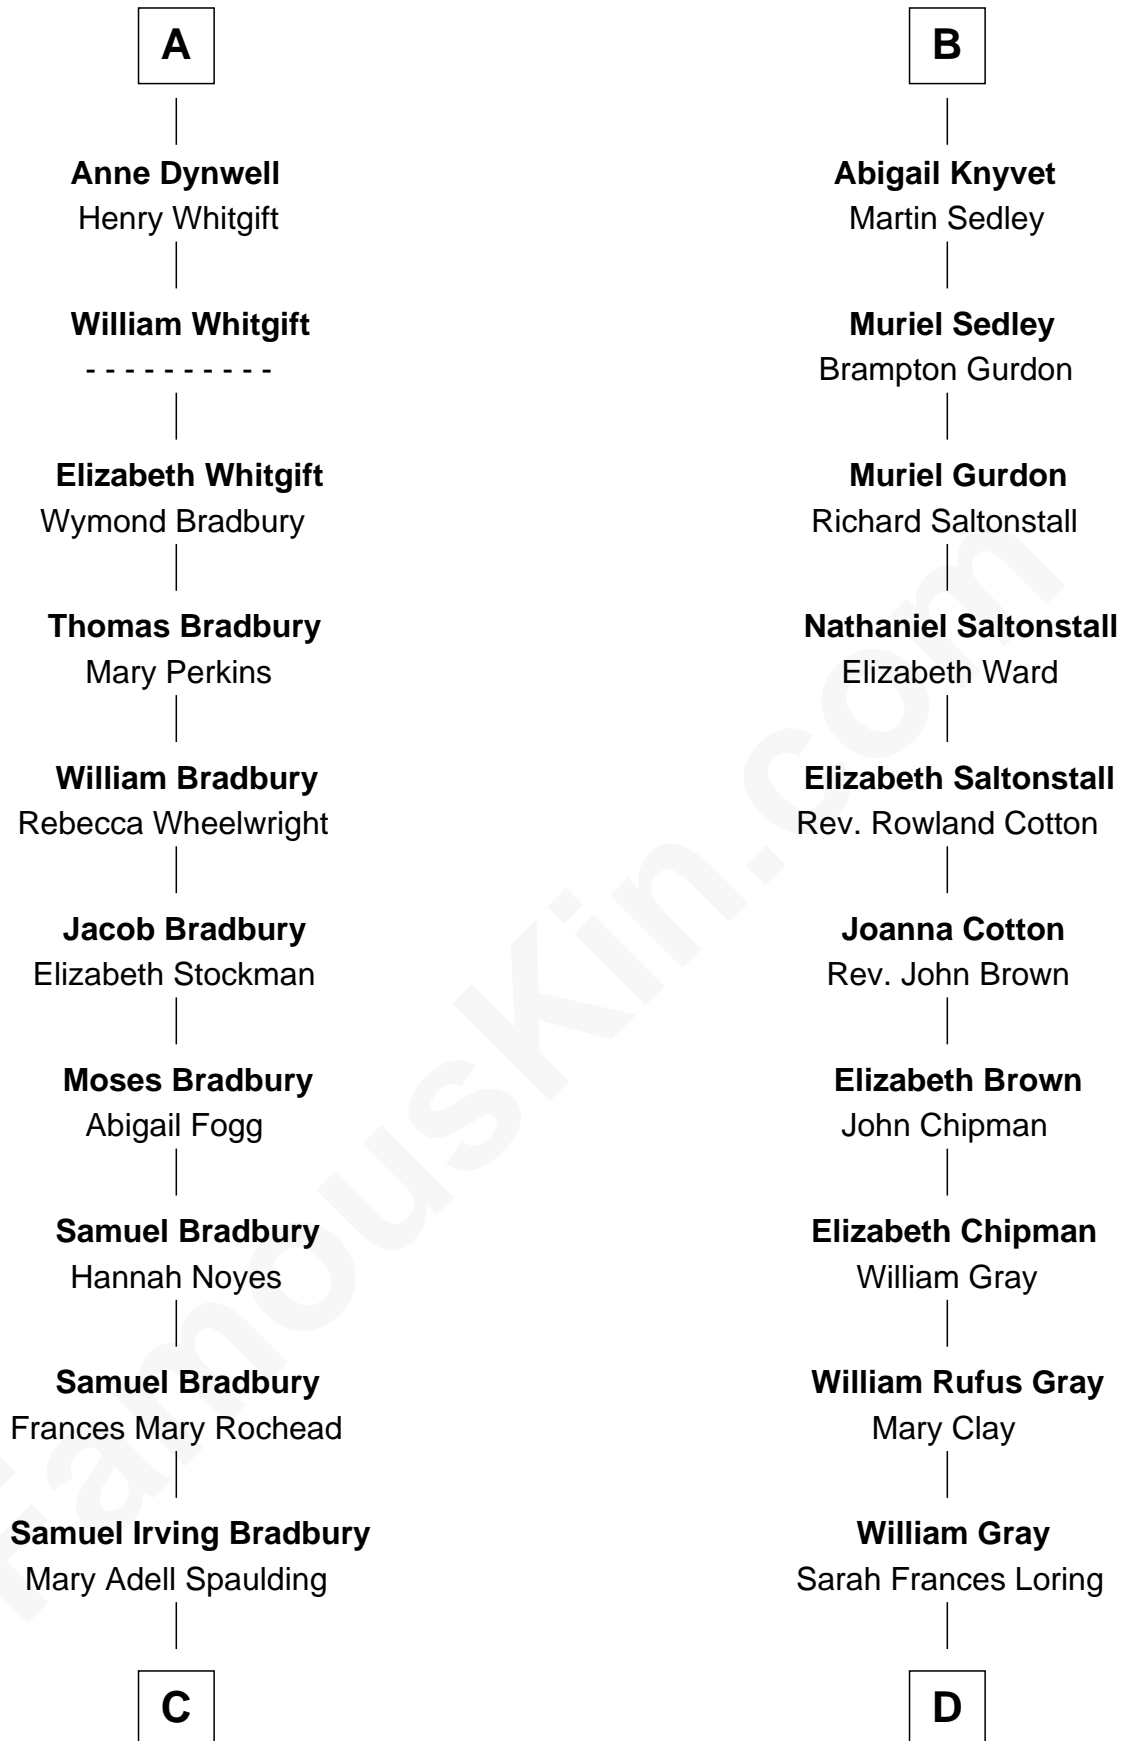

FamousKin.com Relationship Chart of

Ray Bradbury

Author of The Martian Chronicles

19th cousin 1 time removed of

Story Musgrave

NASA Astronaut

Sir William de Ros
Margery de Badlesmere

C

Samuel Hinkston Bradbury

Minnie Alice Davis

Leonard Spaulding Bradbury

Esther Marie Moberg

Ray Bradbury

Author of [The Martian Chronicles](#)

D

Edward Gray

Elizabeth Gray Story

Marguerite Gray

John Butler Swann

Marguerite Swann

Percy Musgrave

Story Musgrave

[NASA Astronaut](#)

FamousKin.com