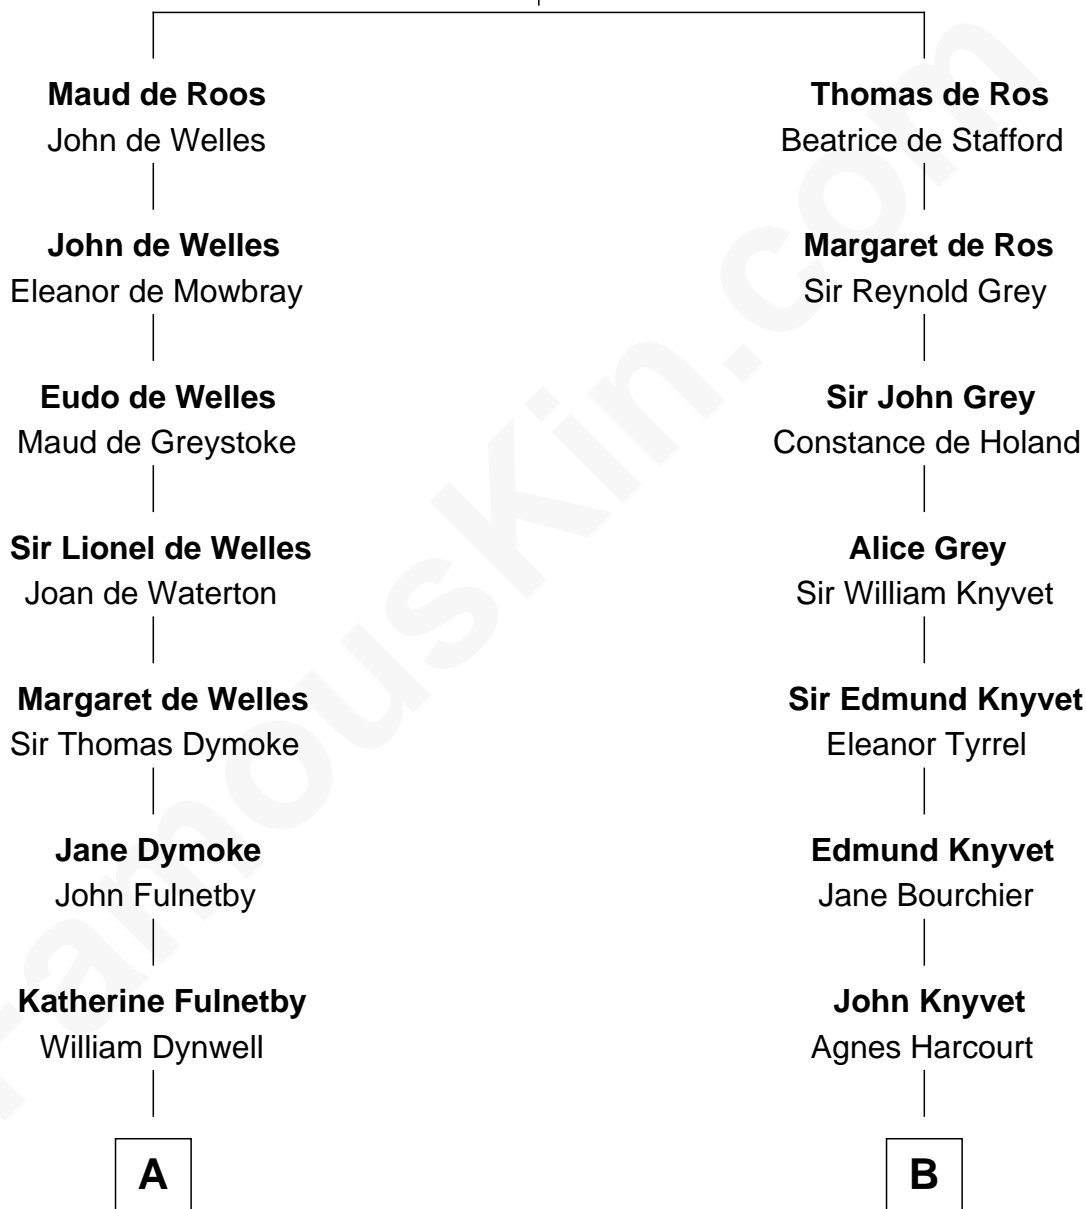

FamousKin.com Relationship Chart of

Ray Bradbury

Author of The Martian Chronicles

19th cousin 1 time removed of

Story Musgrave

NASA Astronaut

Sir William de Ros
Margery de Badlesmere

C

Samuel Hinkston Bradbury

Minnie Alice Davis

Leonard Spaulding Bradbury

Esther Marie Moberg

Ray Bradbury

Author of [The Martian Chronicles](#)

D

Edward Gray

Elizabeth Gray Story

Marguerite Gray

John Butler Swann

Marguerite Swann

Percy Musgrave

Story Musgrave

[NASA Astronaut](#)

FamousKin.com