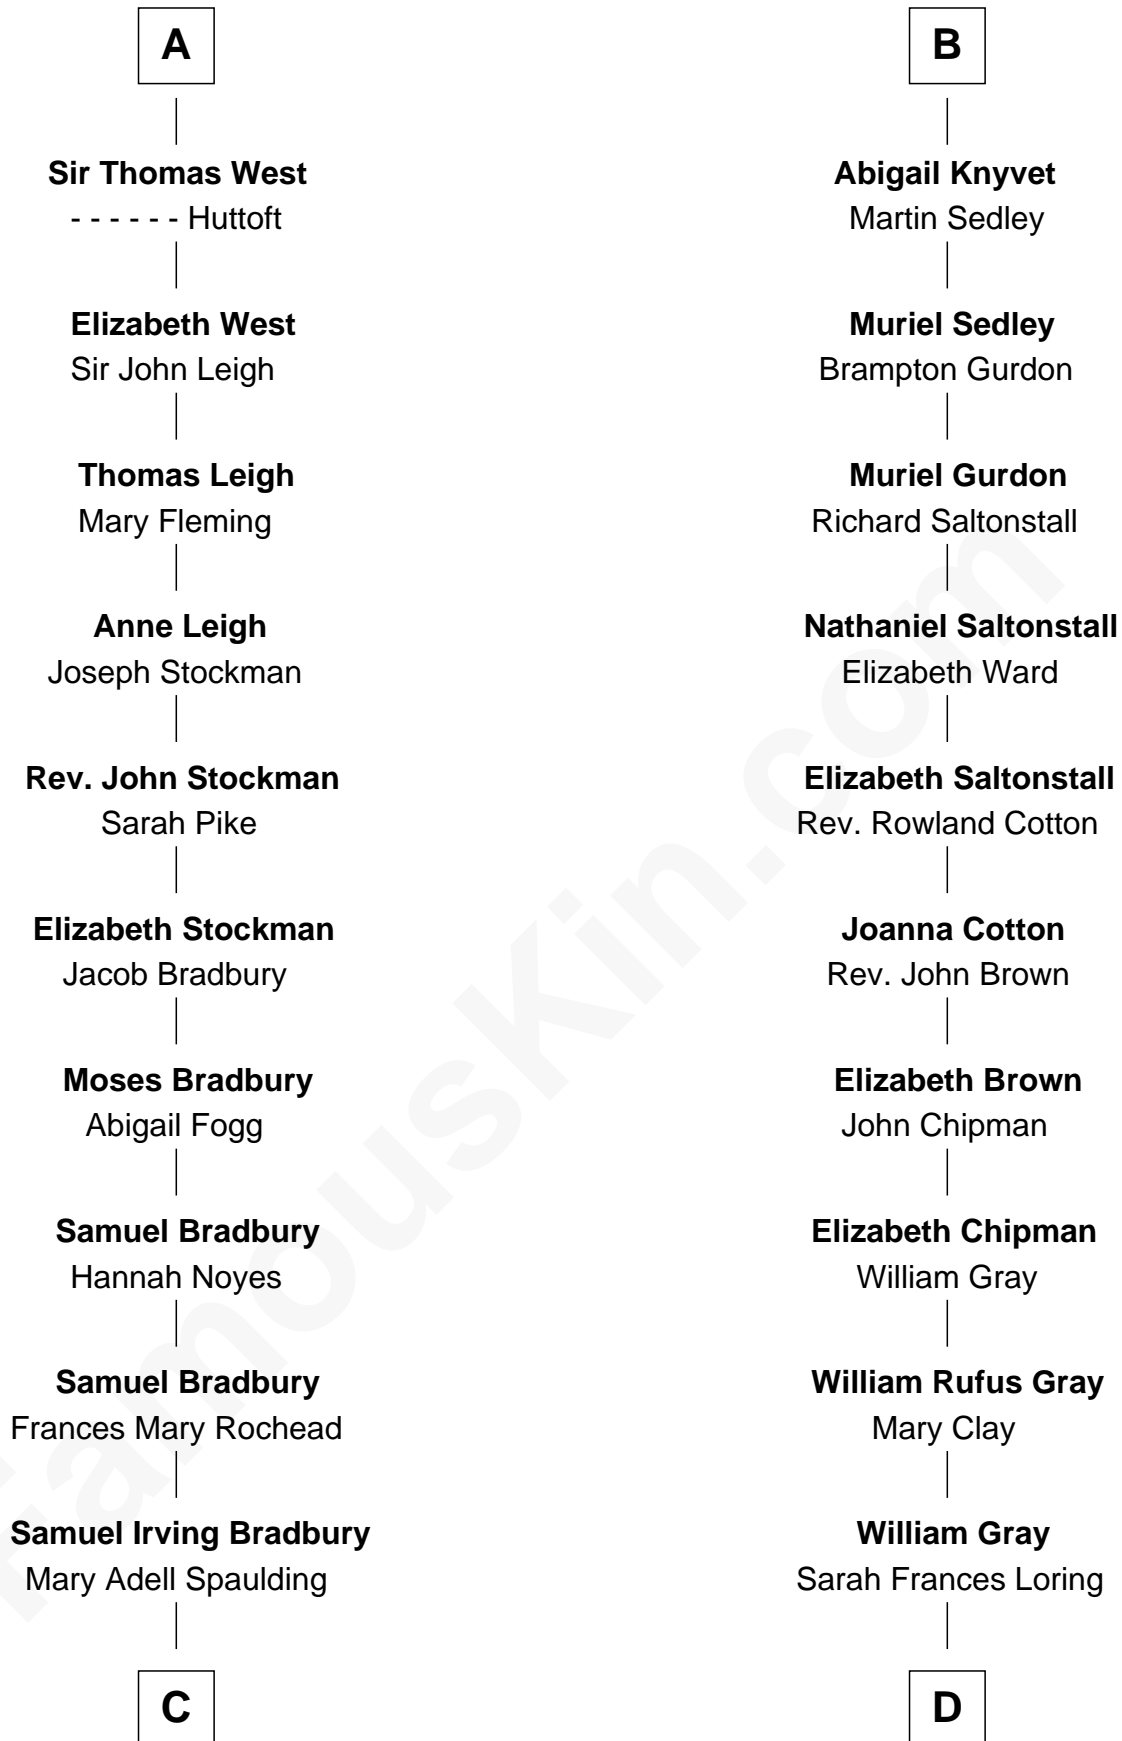

# FamousKin.com Relationship Chart of

**Ray Bradbury**

*Author of The Martian Chronicles*

19th cousin 1 time removed of

**Story Musgrave**

*NASA Astronaut*

**C**

**Samuel Hinkston Bradbury**

Minnie Alice Davis

**Leonard Spaulding Bradbury**

Esther Marie Moberg

**Ray Bradbury**

*Author of [The Martian Chronicles](#)*

**D**

**Edward Gray**

Elizabeth Gray Story

**Marguerite Gray**

John Butler Swann

**Marguerite Swann**

Percy Musgrave

**Story Musgrave**

*[NASA Astronaut](#)*

FamousKin.com