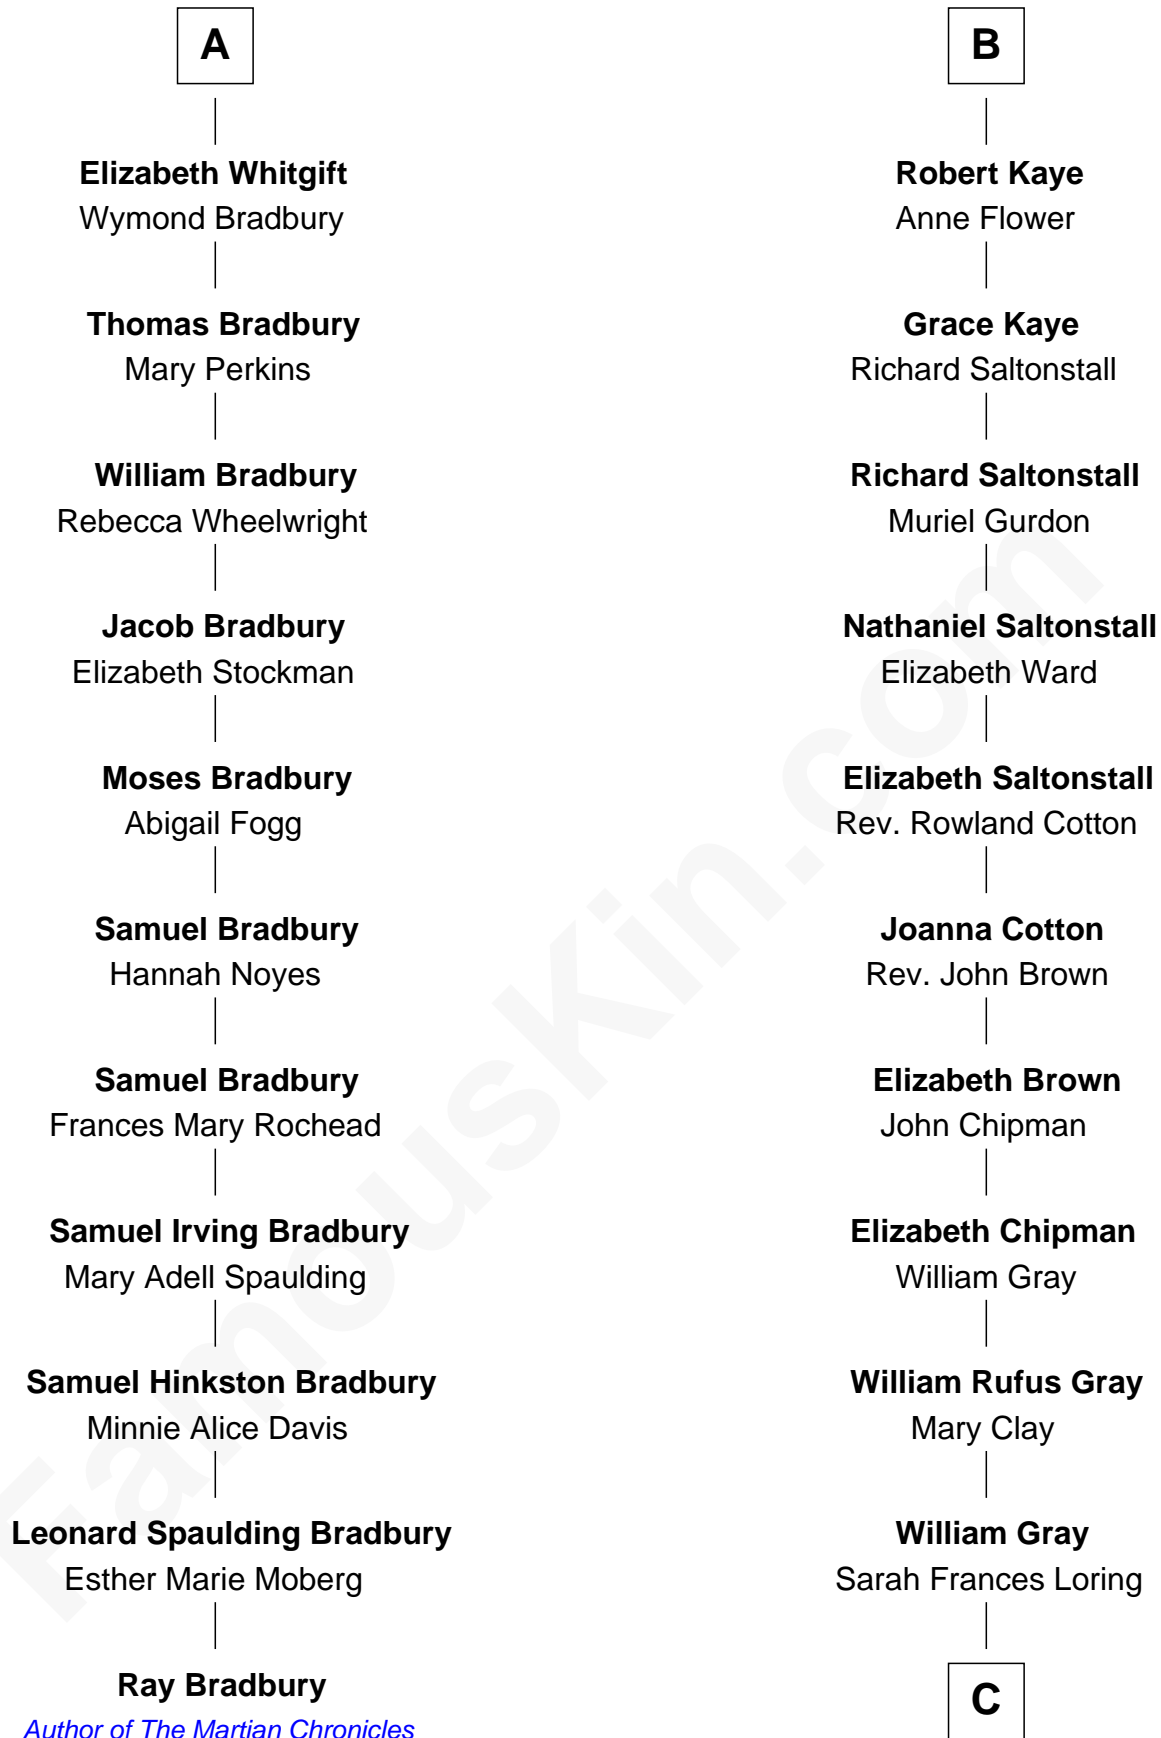

FamousKin.com Relationship Chart of

Ray Bradbury

Author of The Martian Chronicles

17th cousin 3 times removed of

Story Musgrave

NASA Astronaut

William Pert

Joan le Scrope

C

Edward Gray

Elizabeth Gray Story

Marguerite Gray

John Butler Swann

Marguerite Swann

Percy Musgrave

Story Musgrave

NASA Astronaut

FamousKin.com