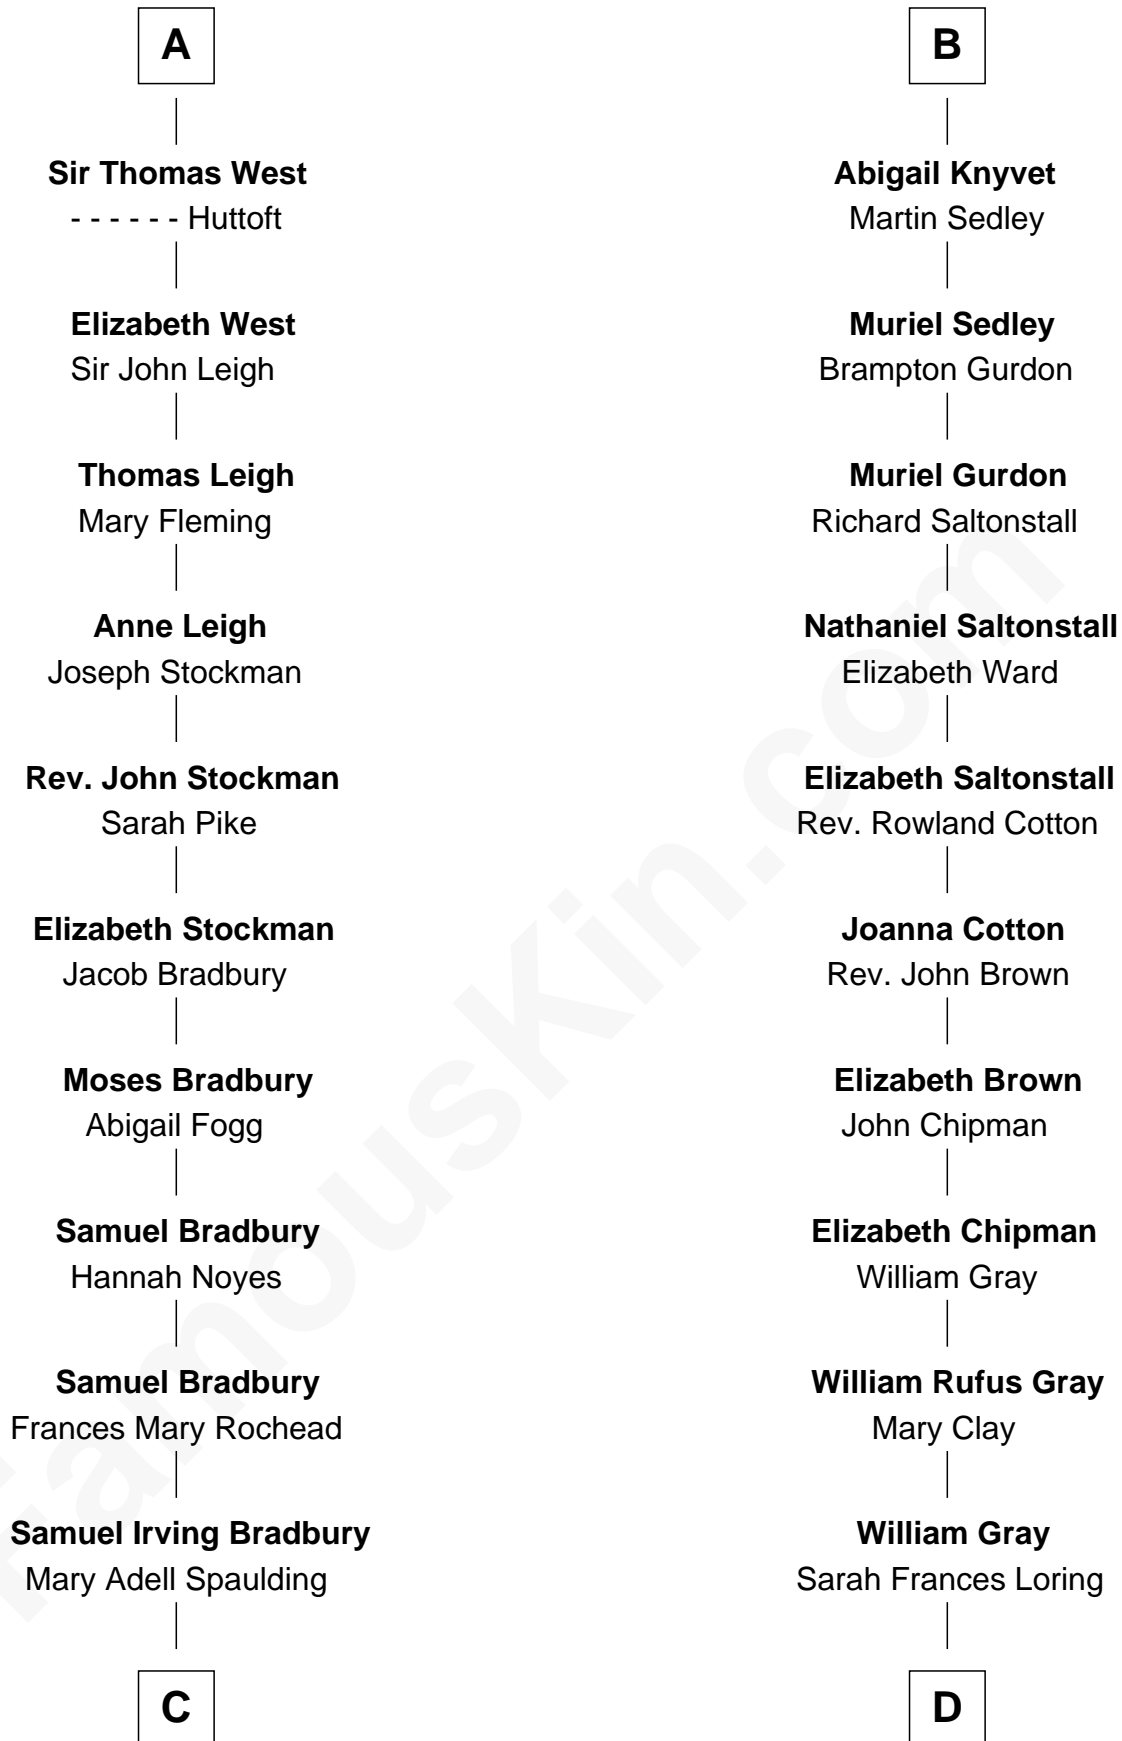

FamousKin.com Relationship Chart of

Ray Bradbury

Author of The Martian Chronicles

19th cousin 1 time removed of

Story Musgrave

NASA Astronaut

Sir Robert de Holland

Maude la Zouche

C

Samuel Hinkston Bradbury

Minnie Alice Davis

Leonard Spaulding Bradbury

Esther Marie Moberg

Ray Bradbury

Author of [The Martian Chronicles](#)

D

Edward Gray

Elizabeth Gray Story

Marguerite Gray

John Butler Swann

Marguerite Swann

Percy Musgrave

Story Musgrave

[NASA Astronaut](#)