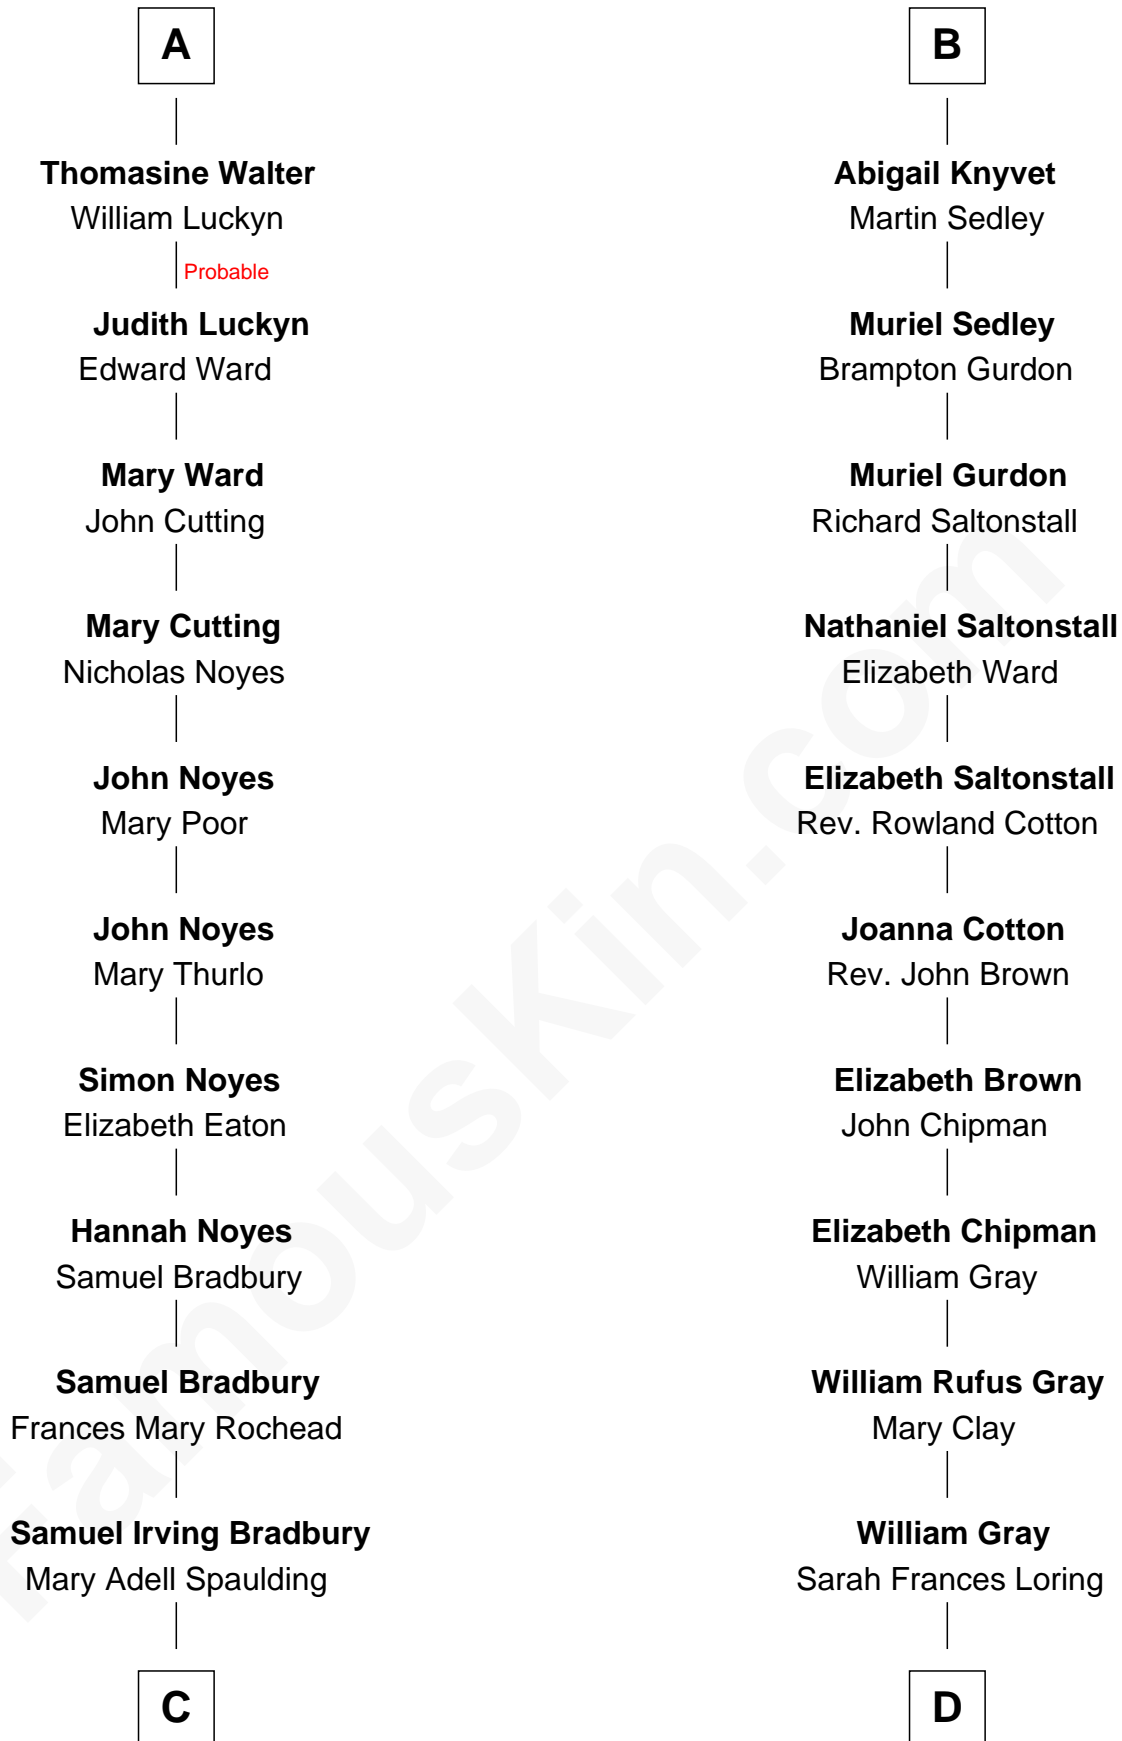

FamousKin.com Relationship Chart of

Ray Bradbury

Author of The Martian Chronicles

19th cousin 1 time removed of

Story Musgrave

NASA Astronaut

Sir John Howard

Alice de Bois

Sir Robert Howard
Margaret de Scales

Sir John Howard
Alice Tendring

Sir Robert Howard
Margaret Mowbray

Sir John Howard
Margaret Chedworth

Katherine Howard
Sir John Bouchier

Jane Bouchier
Edmund Knyvet

John Knyvet
Agnes Harcourt

B

C

Samuel Hinkston Bradbury

Minnie Alice Davis

Leonard Spaulding Bradbury

Esther Marie Moberg

Ray Bradbury

Author of [The Martian Chronicles](#)

D

Edward Gray

Elizabeth Gray Story

Marguerite Gray

John Butler Swann

Marguerite Swann

Percy Musgrave

Story Musgrave