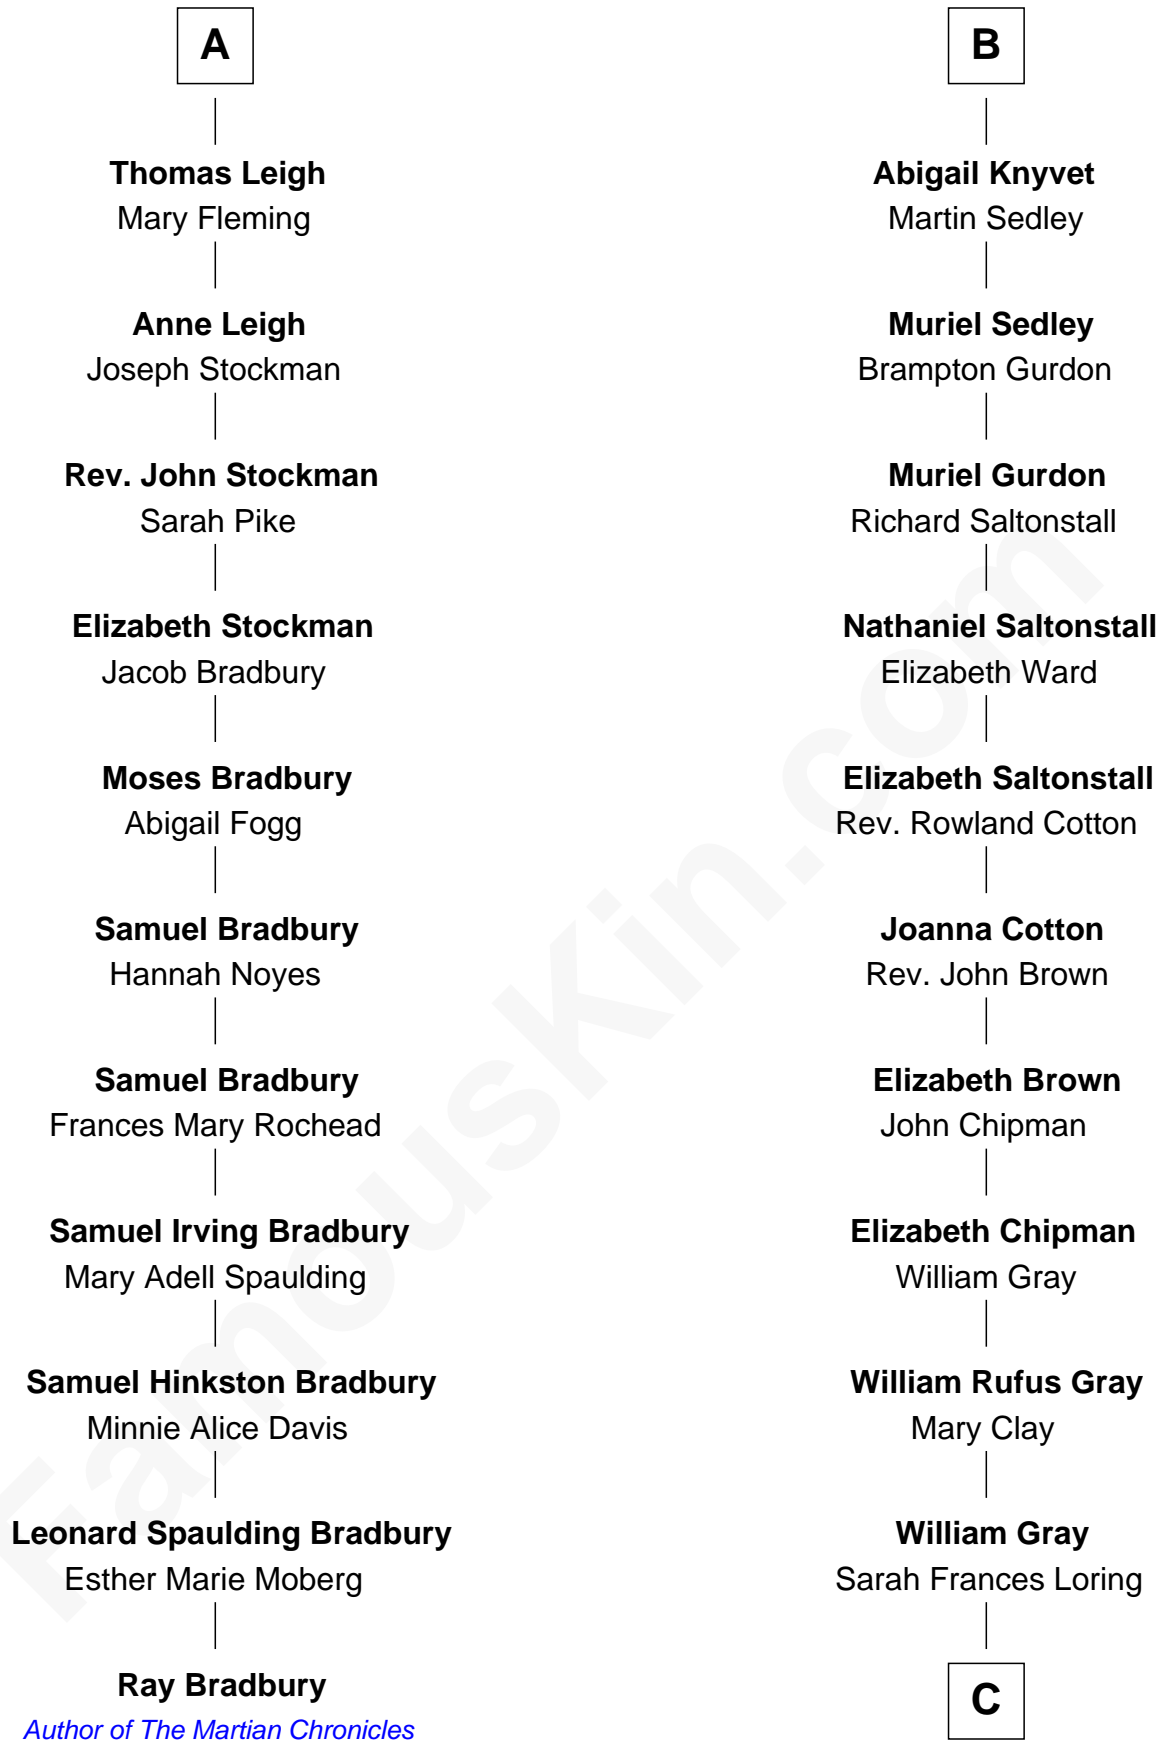

FamousKin.com Relationship Chart of

Ray Bradbury

Author of The Martian Chronicles

17th cousin 3 times removed of

Story Musgrave

NASA Astronaut

Sir Michael de la Pole

Katherine Wingfield

C

Edward Gray
Elizabeth Gray Story

Marguerite Gray
John Butler Swann

Marguerite Swann
Percy Musgrave

Story Musgrave
NASA Astronaut

FamousKin.com