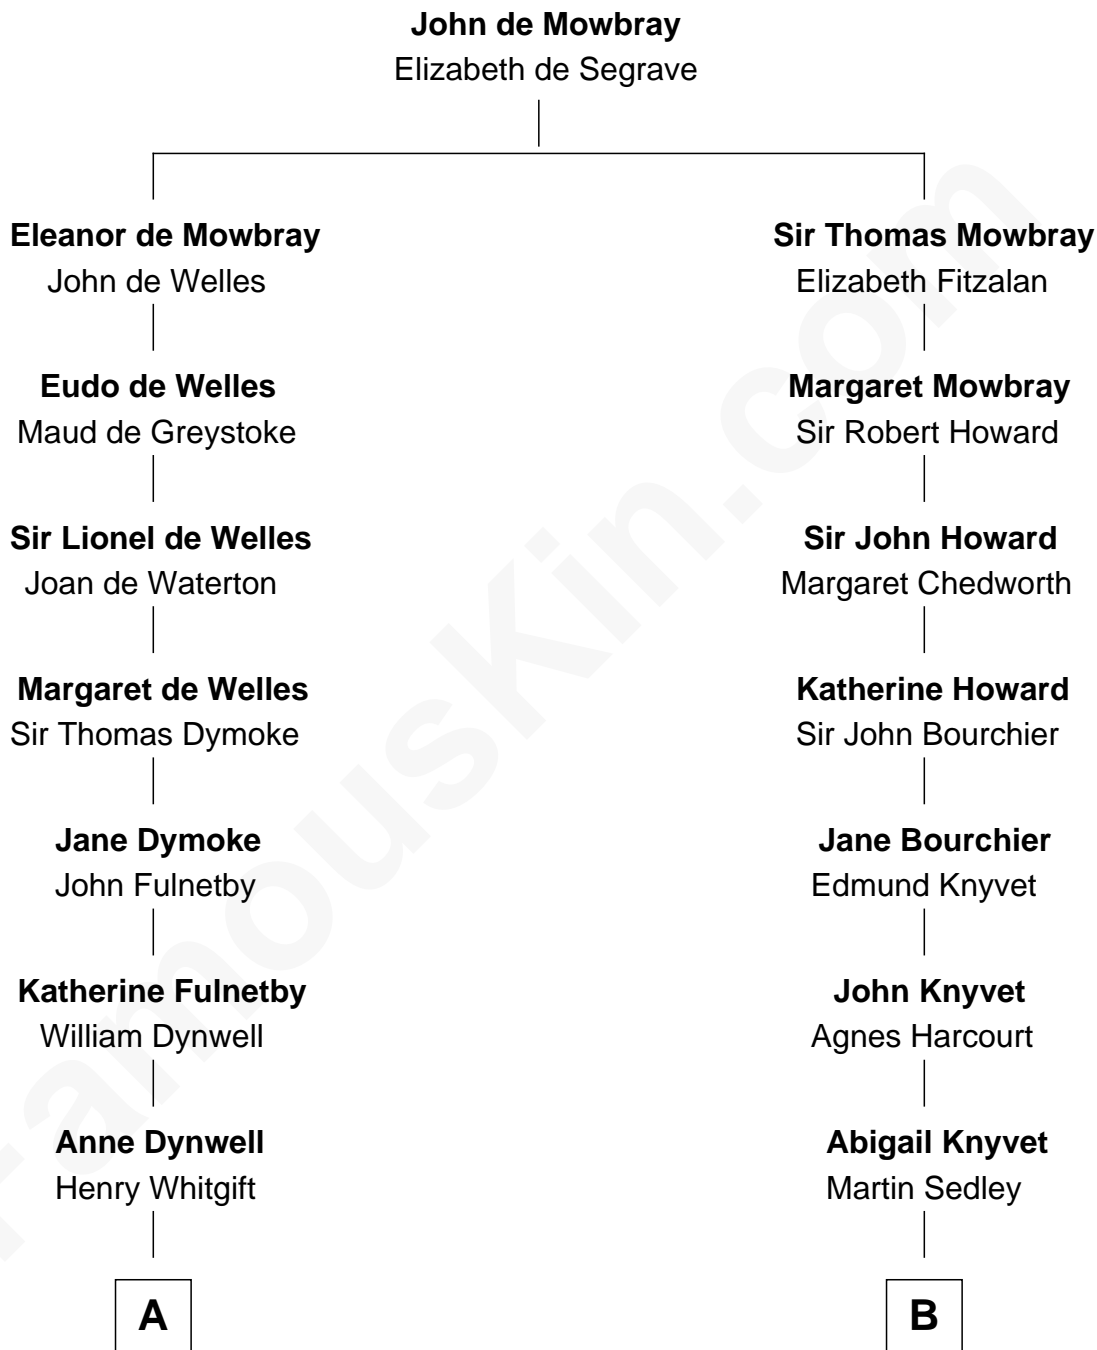

# FamousKin.com Relationship Chart of

**Ray Bradbury**

*Author of The Martian Chronicles*

18th cousin 1 time removed of

**Story Musgrave**

*NASA Astronaut*

**C**

**Leonard Spaulding Bradbury**

Esther Marie Moberg

**Ray Bradbury**

*Author of [The Martian Chronicles](#)*

**D**

**Marguerite Gray**

John Butler Swann

**Marguerite Swann**

Percy Musgrave

**Story Musgrave**

*[NASA Astronaut](#)*

FamousKin.com