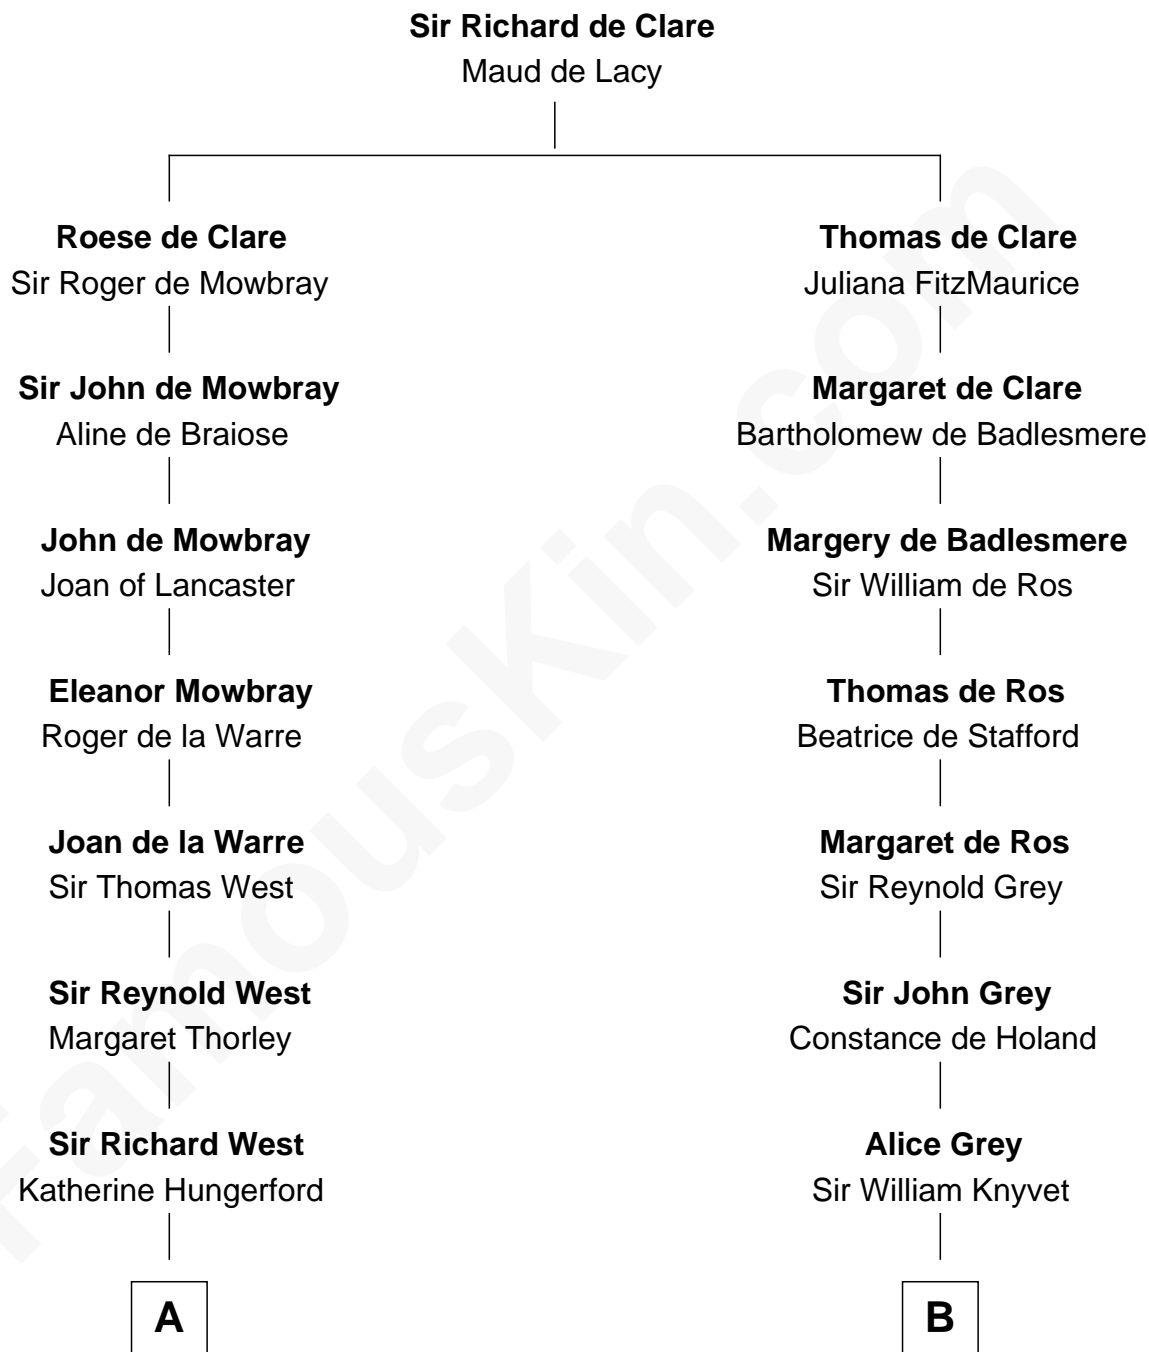

## Relationship Chart of

### Ray Bradbury

*Author of The Martian Chronicles*

19th cousin 2 times removed of

### Horace Gray

*U.S. Supreme Court Justice*

**C**

**Samuel Bradbury**  
Frances Mary Rothead

**Samuel Irving Bradbury**  
Mary Adell Spaulding

**Samuel Hinkston Bradbury**  
Minnie Alice Davis

**Leonard Spaulding Bradbury**  
Esther Marie Moberg