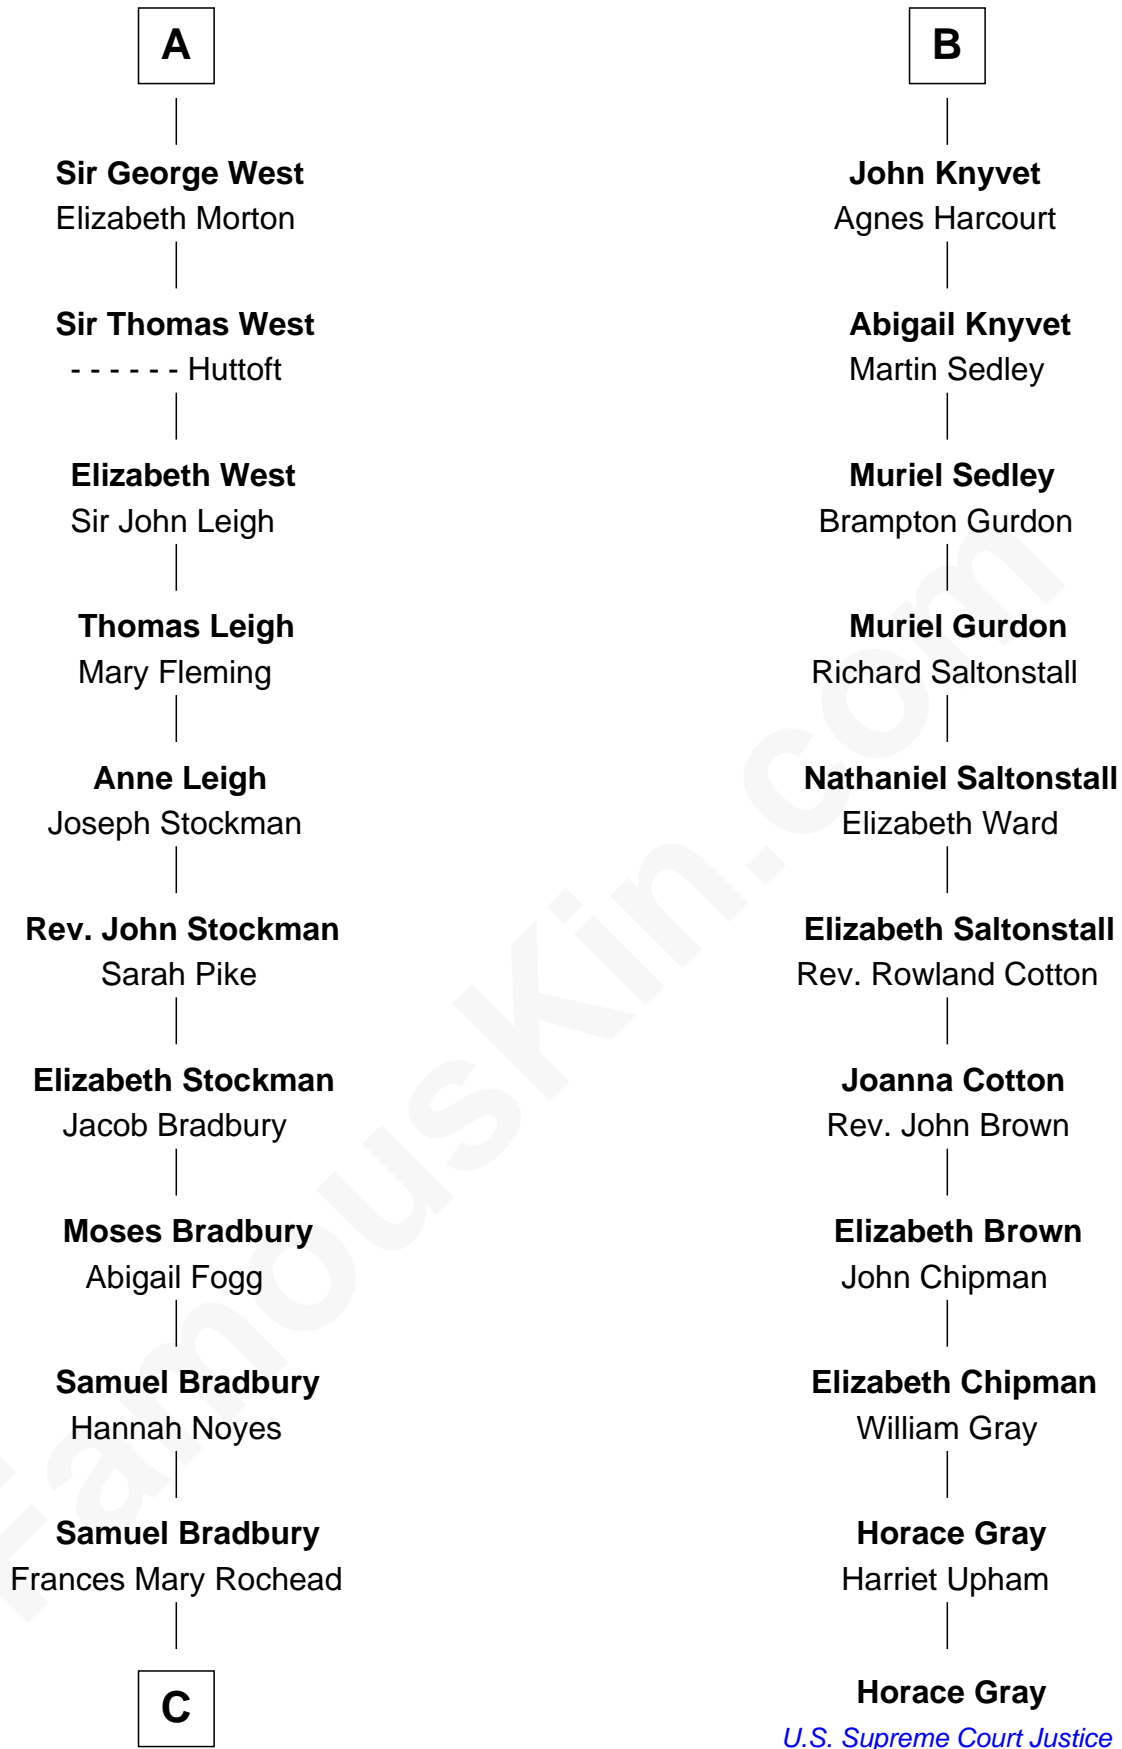

## Relationship Chart of

### Ray Bradbury

*Author of The Martian Chronicles*

17th cousin 3 times removed of

### Horace Gray

*U.S. Supreme Court Justice*

**C**

—  
**Samuel Irving Bradbury**

Mary Adell Spaulding

—  
**Samuel Hinkston Bradbury**

Minnie Alice Davis

—  
**Leonard Spaulding Bradbury**