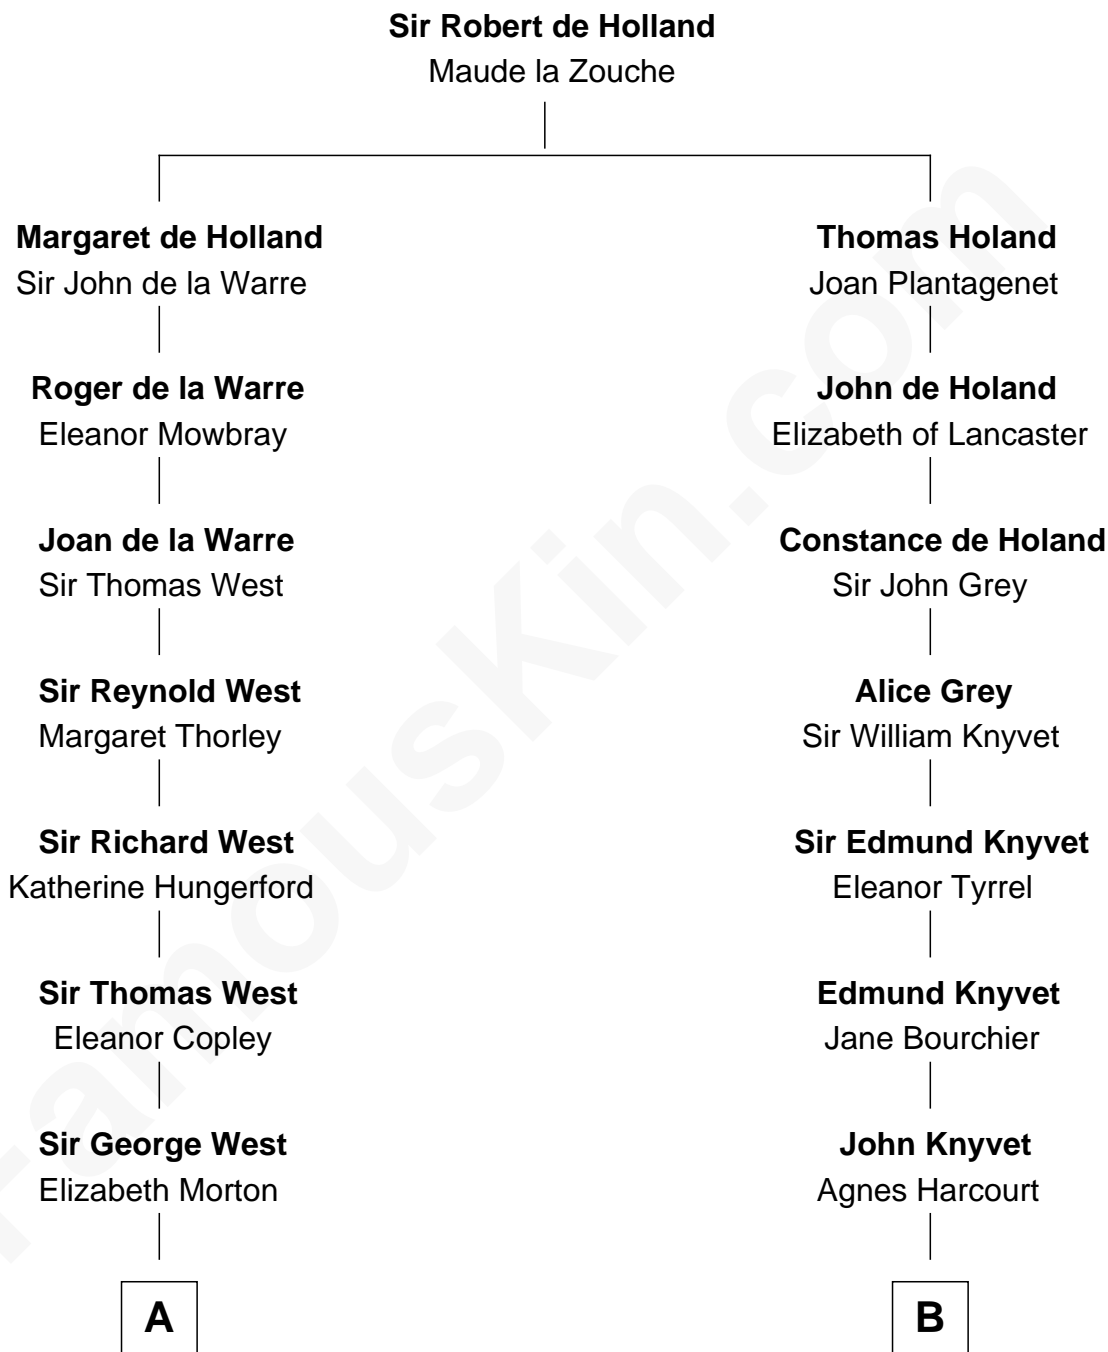

FamousKin.com

Relationship Chart of

Ray Bradbury

Author of The Martian Chronicles

16th cousin 3 times removed of

Horace Gray

U.S. Supreme Court Justice

C

—
Samuel Hinkston Bradbury

Minnie Alice Davis

—
Leonard Spaulding Bradbury

Esther Marie Moberg

—
Ray Bradbury

Author of [The Martian Chronicles](#)

FamousKin.com