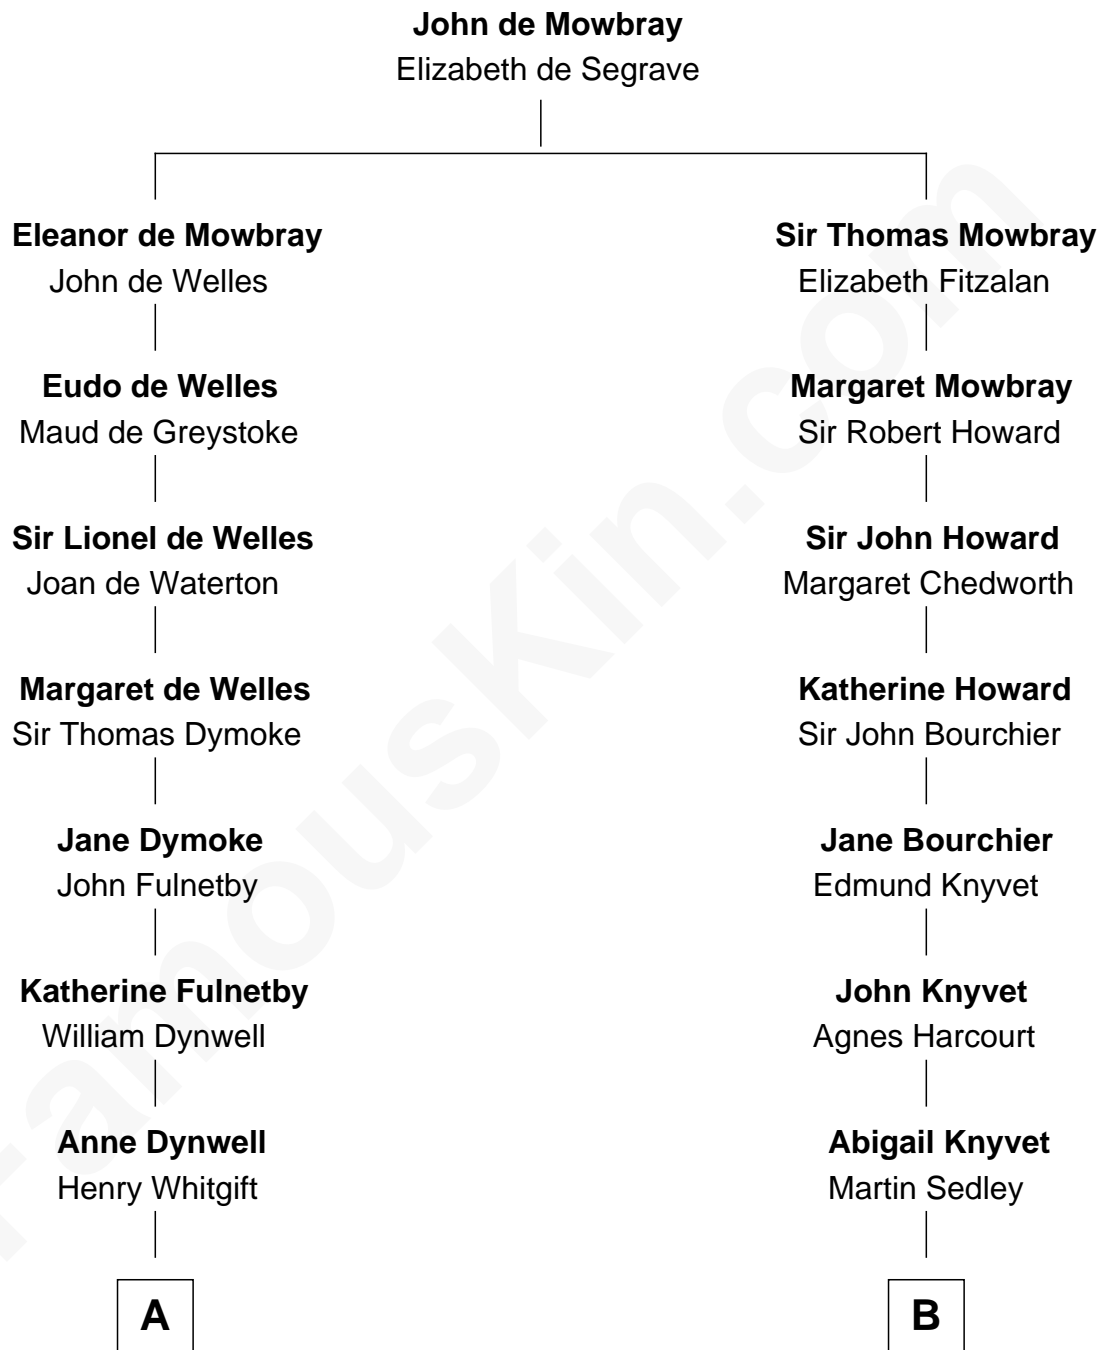

FamousKin.com

Relationship Chart of

Ray Bradbury

Author of The Martian Chronicles

15th cousin 3 times removed of

Horace Gray

U.S. Supreme Court Justice

C

—
Leonard Spaulding Bradbury

Esther Marie Moberg

—
Ray Bradbury

Author of [The Martian Chronicles](#)

FamousKin.com