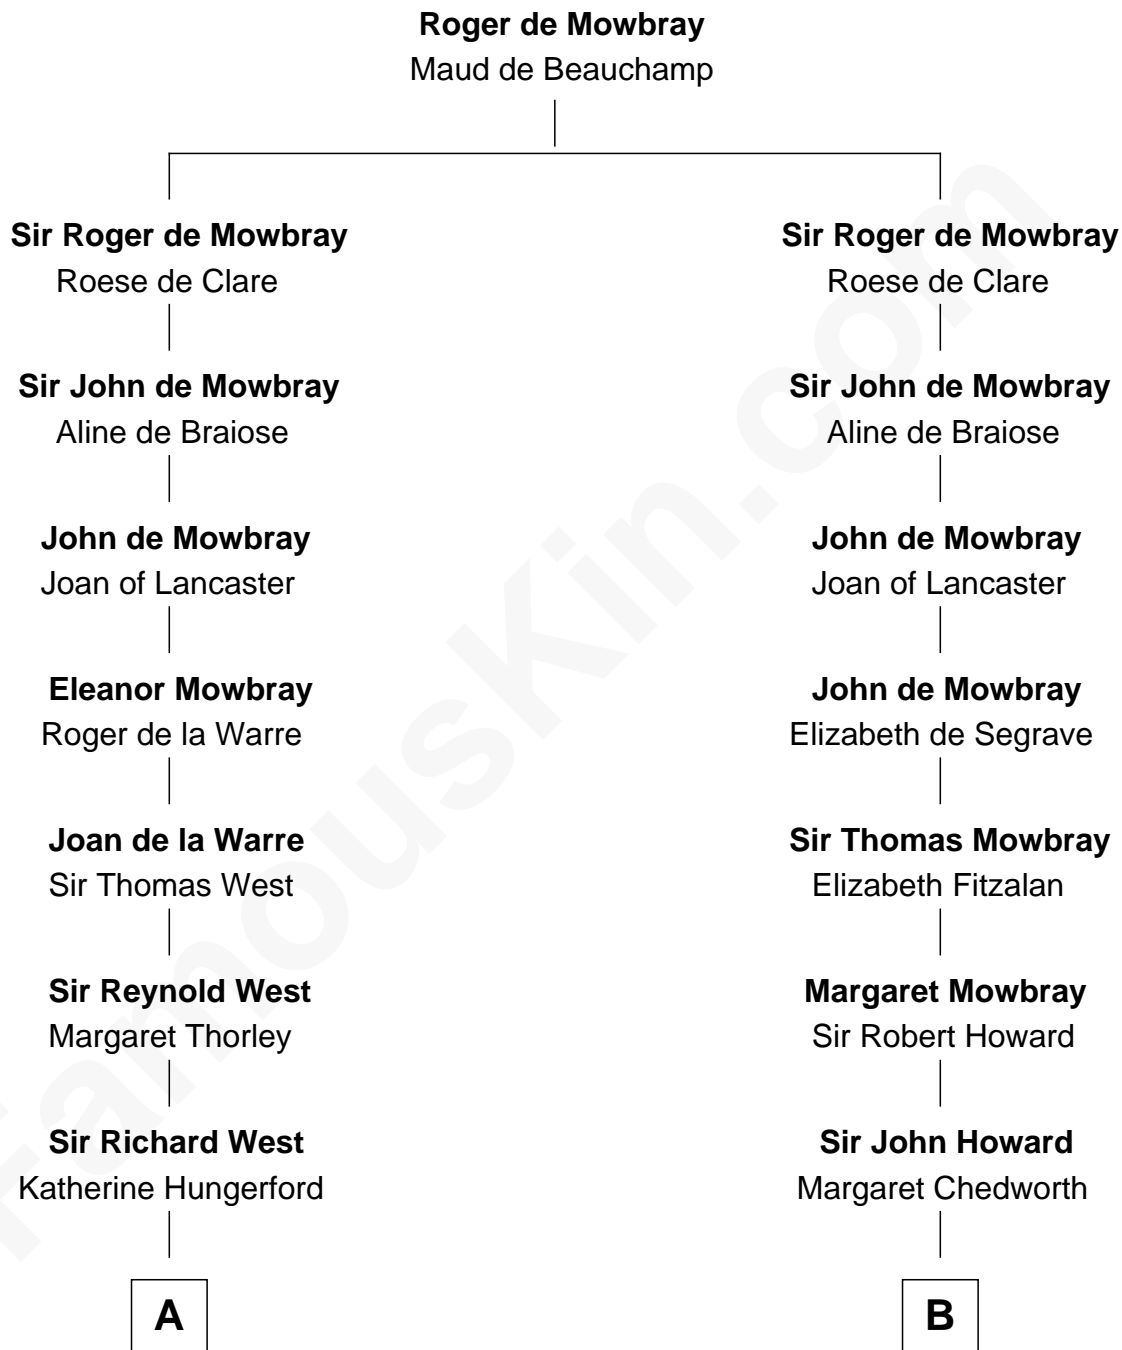

## Relationship Chart of

### Ray Bradbury

*Author of The Martian Chronicles*

19th cousin 2 times removed of

### Horace Gray

*U.S. Supreme Court Justice*

**C**

**Samuel Bradbury**  
Frances Mary Rothead

**Samuel Irving Bradbury**  
Mary Adell Spaulding

**Samuel Hinkston Bradbury**  
Minnie Alice Davis

**Leonard Spaulding Bradbury**  
Esther Marie Moberg