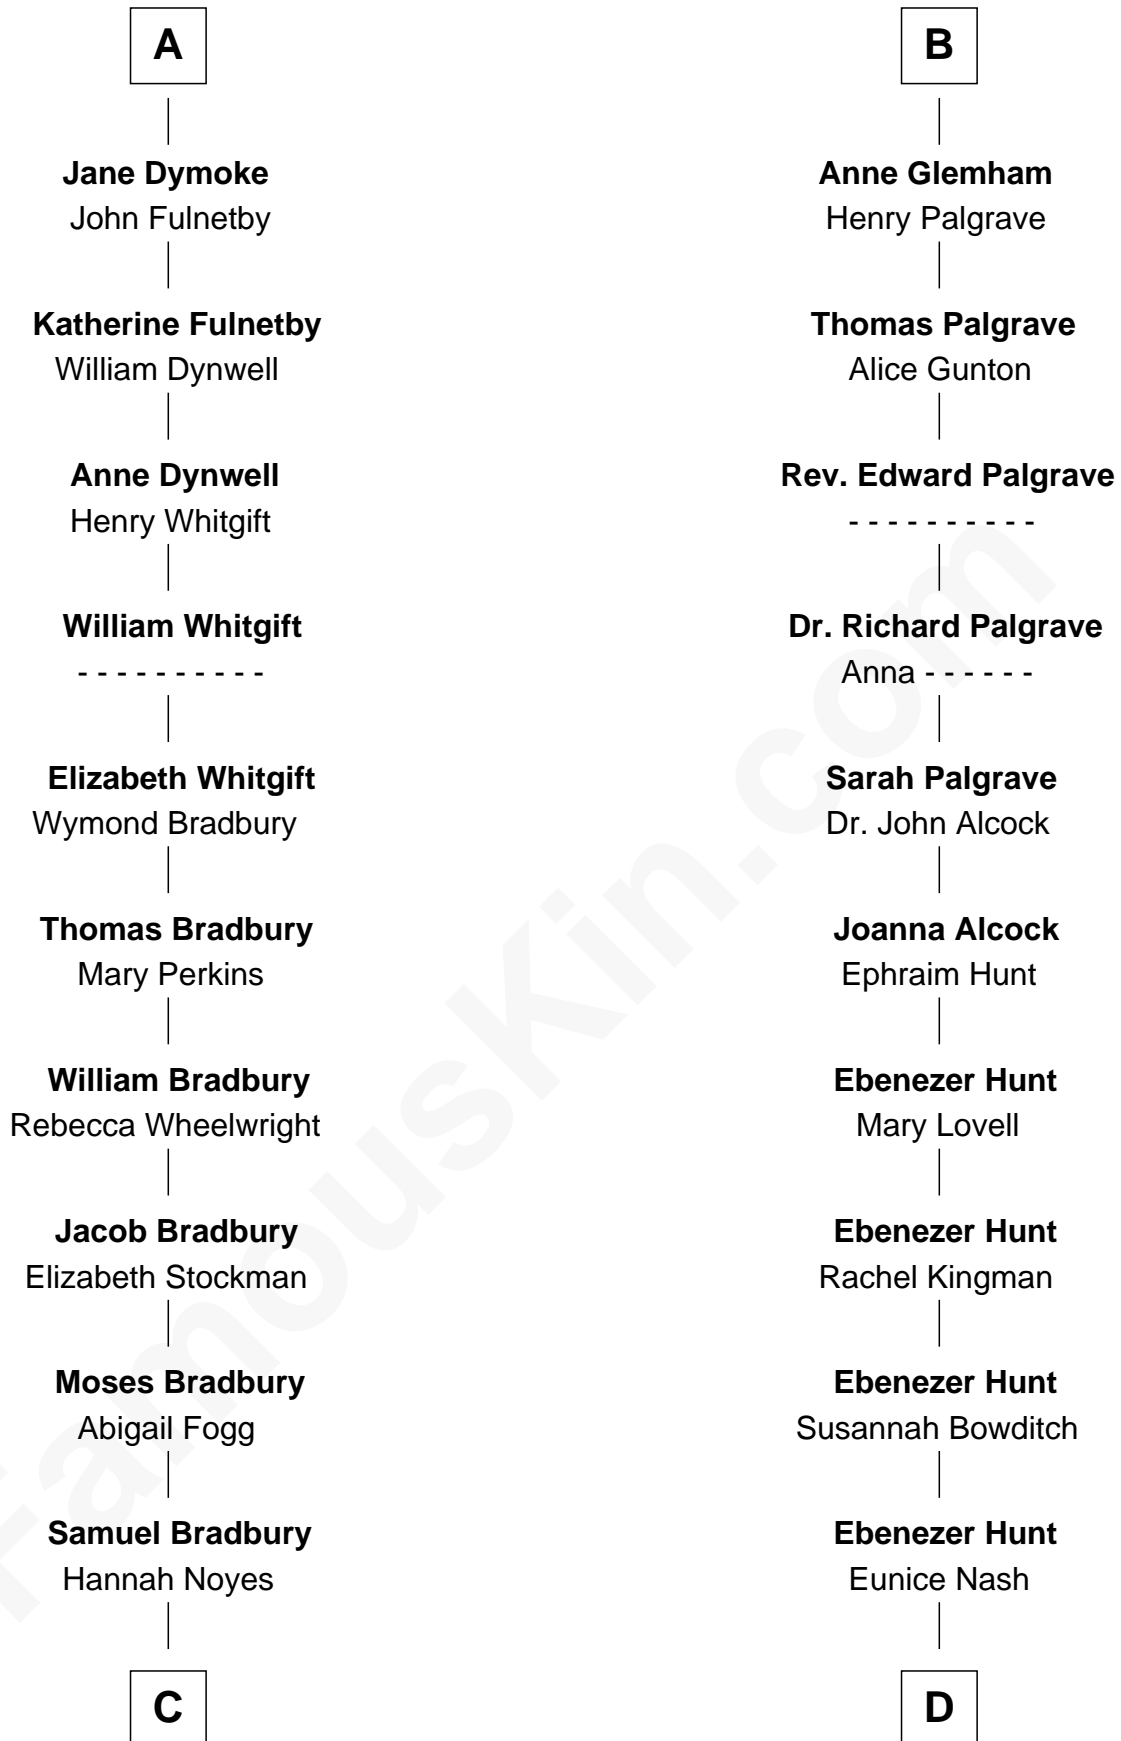

# FamousKin.com Relationship Chart of

**Ray Bradbury**

*Author of The Martian Chronicles*

21st cousin of

**Linda Hunt**

*TV and Movie Actress*

**C**

**Samuel Bradbury**  
Frances Mary Rothead

**Samuel Irving Bradbury**  
Mary Adell Spaulding

**Samuel Hinkston Bradbury**  
Minnie Alice Davis

**Leonard Spaulding Bradbury**  
Esther Marie Moberg

**Ray Bradbury**  
*Author of The Martian Chronicles*

**D**

**Charles Edwin Hunt**  
Marcia E. Phillips

**Charles Phillips Hunt**  
Ella Maria Read

**Charles Edwin Hunt**  
Louise Phipps Davy

**Raymond Davy Hunt**  
Elsie R. Doying

**Linda Hunt**  
*TV and Movie Actress*