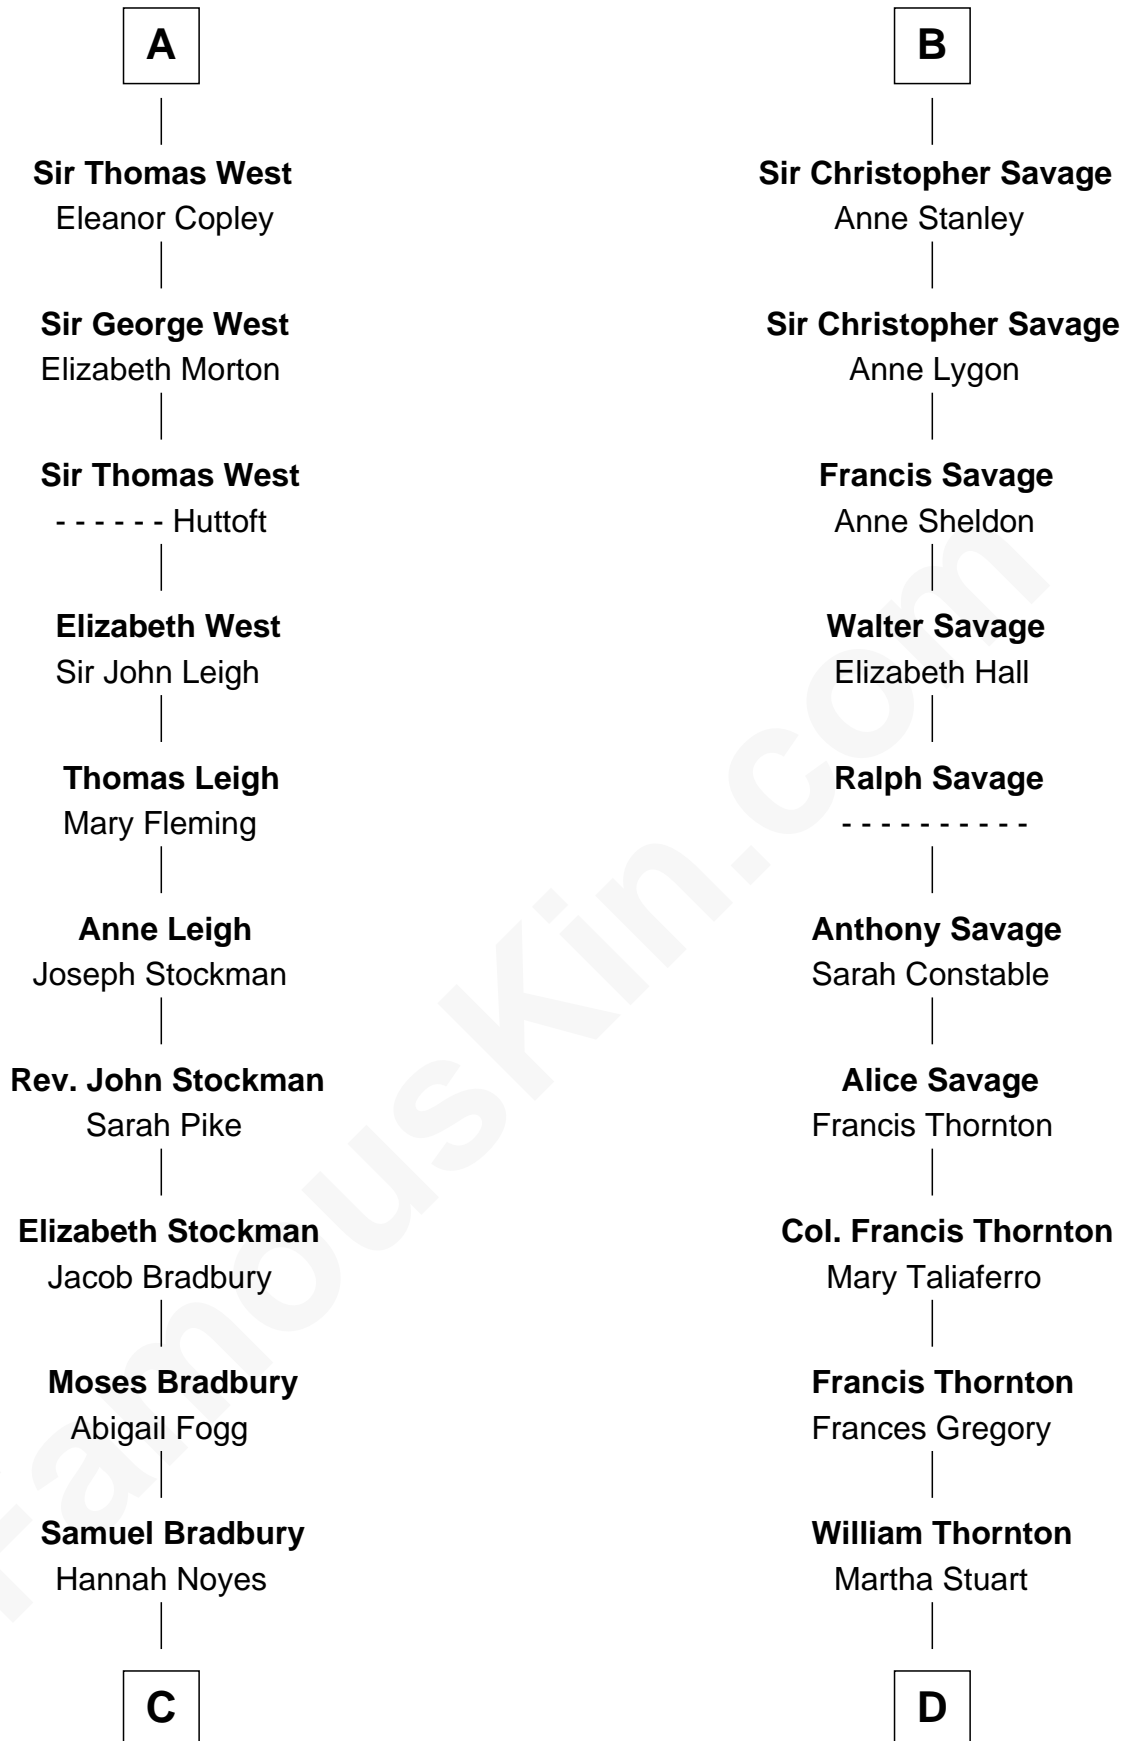

# FamousKin.com Relationship Chart of

**Ray Bradbury**

*Author of The Martian Chronicles*

21st cousin of

**General George S. Patton**

*U.S. Army - World War II*

**C**

**Samuel Bradbury**  
Frances Mary Rothead

**Samuel Irving Bradbury**  
Mary Adell Spaulding

**Samuel Hinkston Bradbury**  
Minnie Alice Davis

**Leonard Spaulding Bradbury**  
Esther Marie Moberg

**Ray Bradbury**  
*Author of The Martian Chronicles*