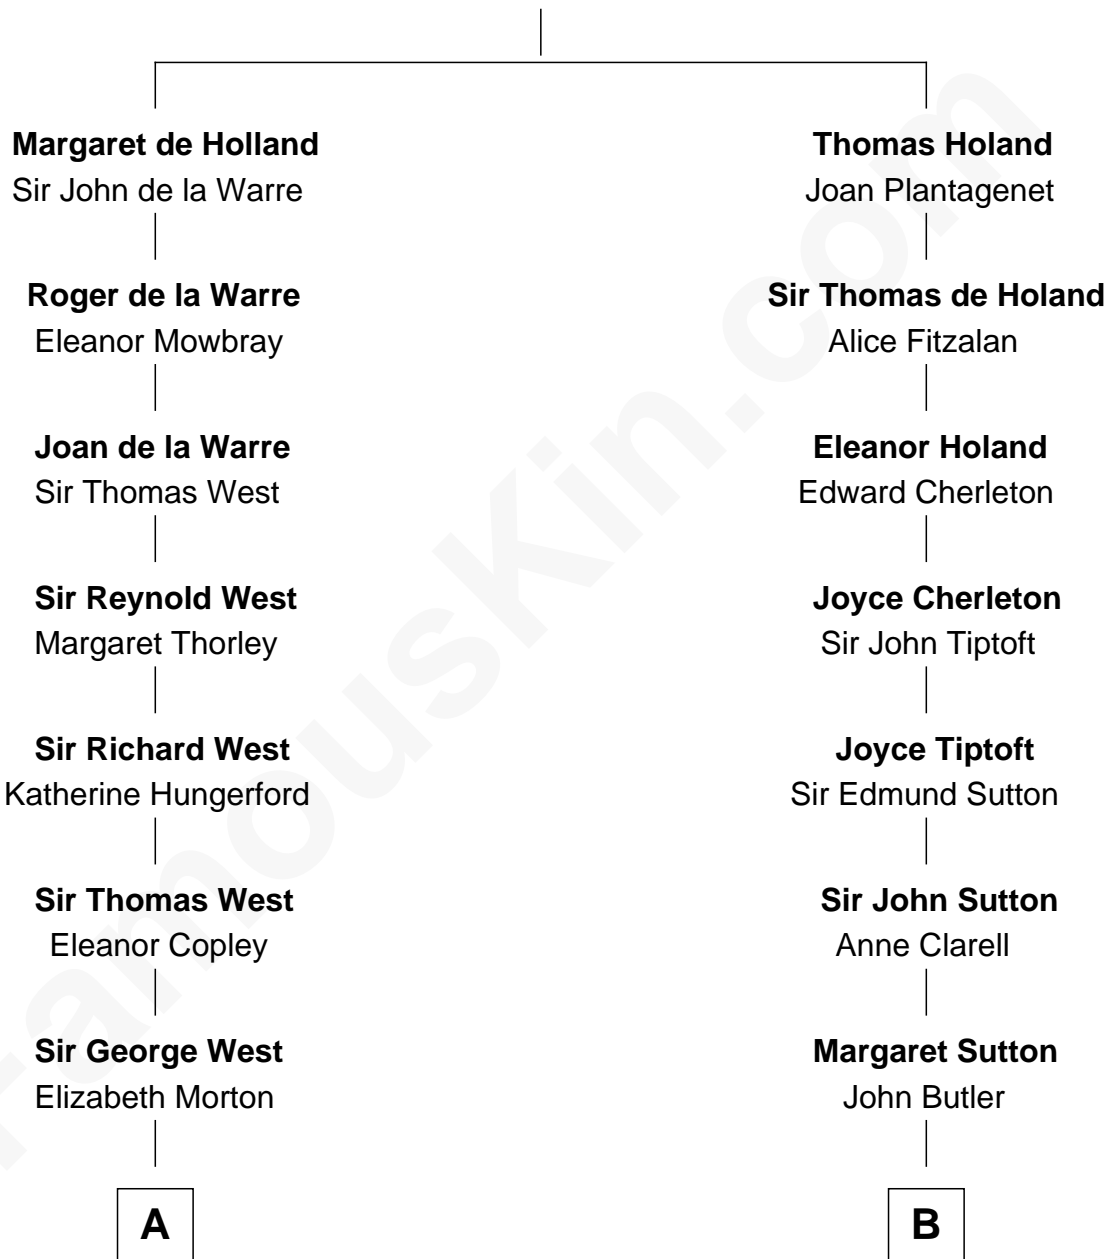

# FamousKin.com Relationship Chart of

**Ray Bradbury**

*Author of The Martian Chronicles*

19th cousin of

**General George S. Patton**

*U.S. Army - World War II*

**Sir Robert de Holland**

Maude la Zouche

**C**

**Samuel Hinkston Bradbury**

Minnie Alice Davis

**Leonard Spaulding Bradbury**

Esther Marie Moberg

**Ray Bradbury**

*Author of The Martian Chronicles*

**D**