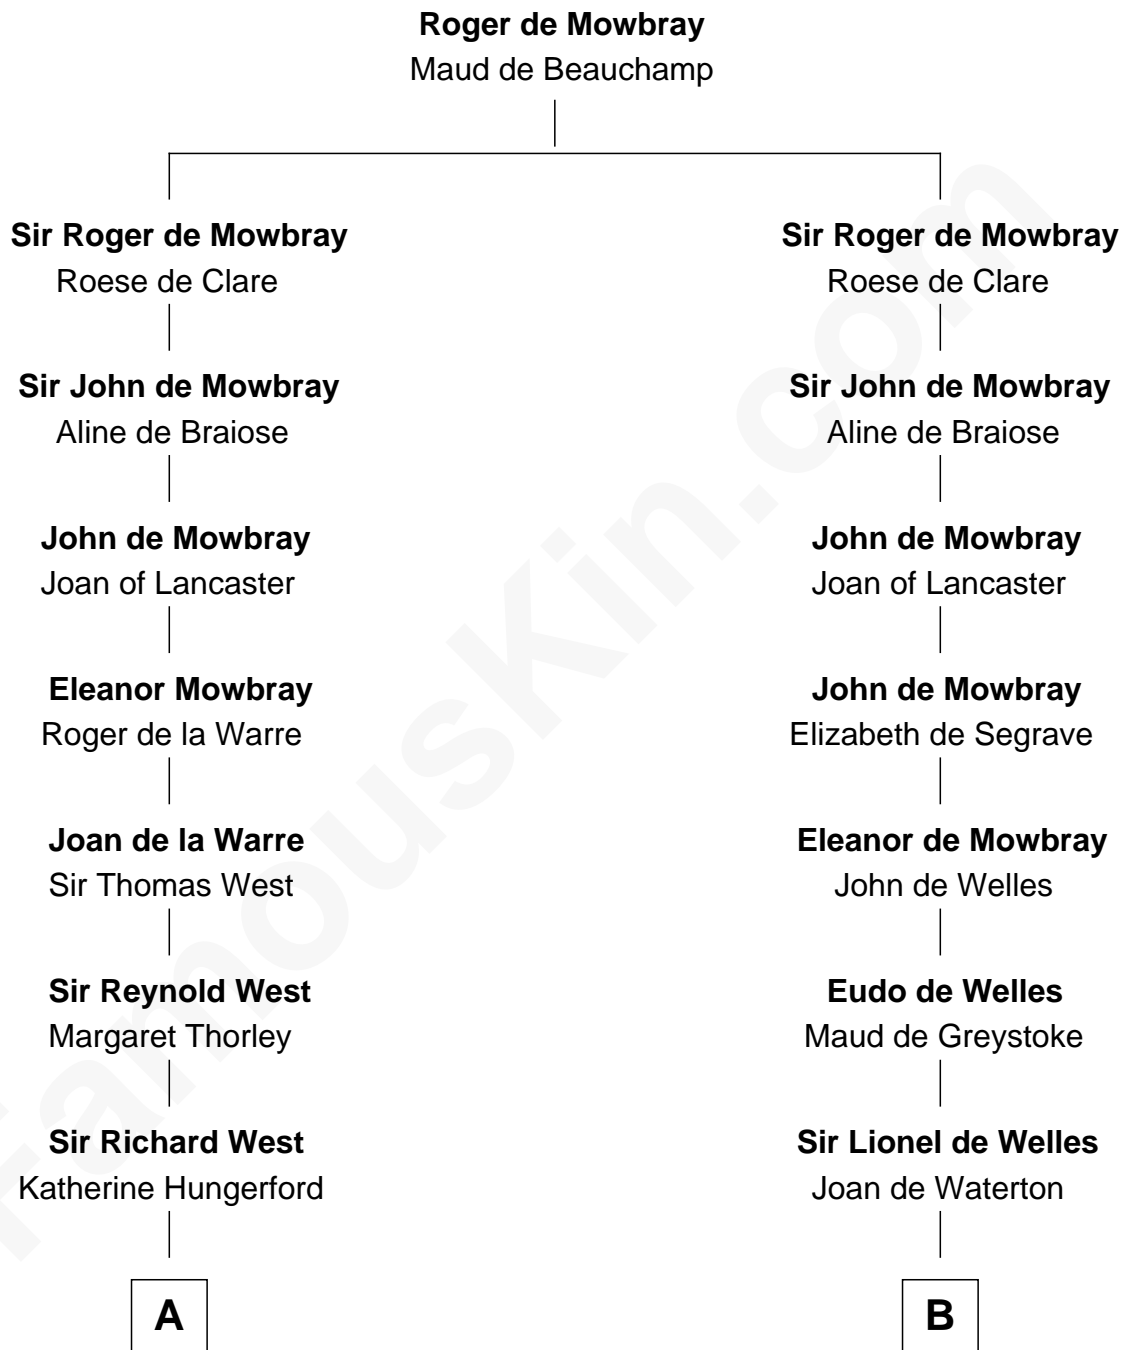

FamousKin.com Relationship Chart of

Ray Bradbury

Author of The Martian Chronicles

21st cousin of

General George S. Patton

U.S. Army - World War II

C

Samuel Bradbury
Frances Mary Rothead

Samuel Irving Bradbury
Mary Adell Spaulding

Samuel Hinkston Bradbury
Minnie Alice Davis

Leonard Spaulding Bradbury
Esther Marie Moberg

Ray Bradbury
Author of The Martian Chronicles

D

Eleanor Thompson
William Thorton