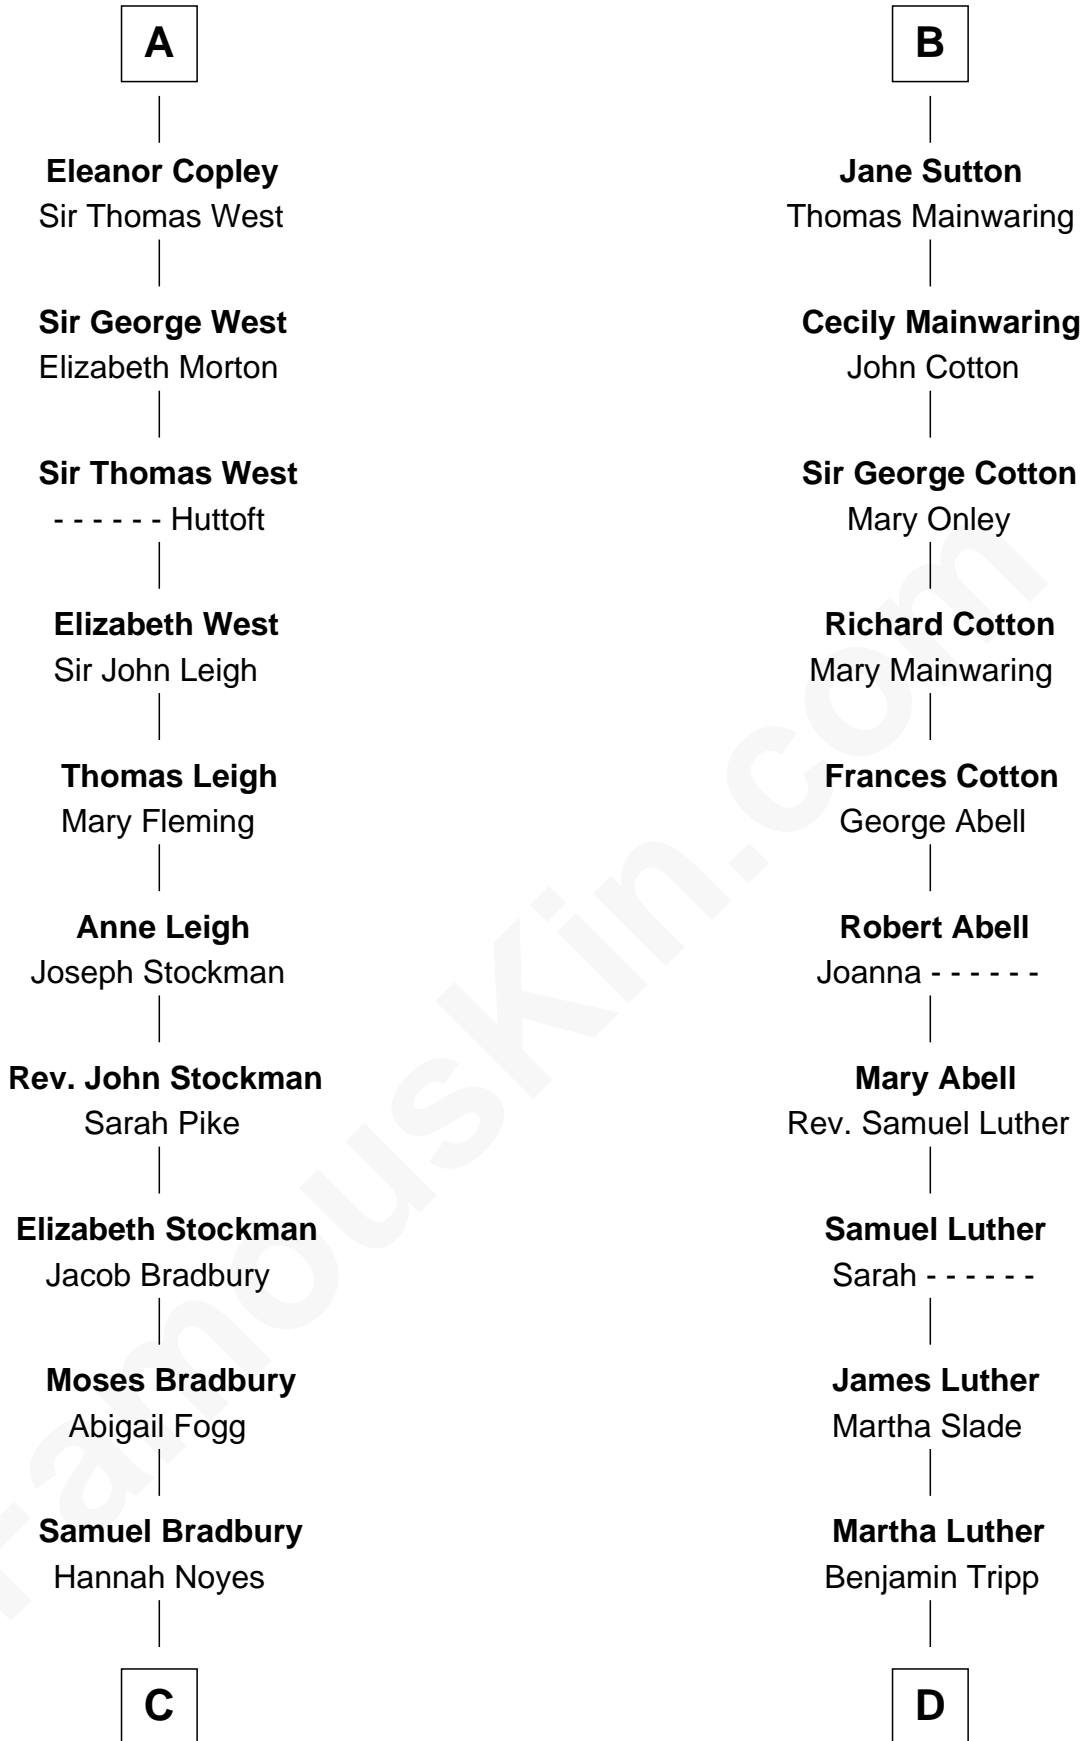

# FamousKin.com Relationship Chart of

**Ray Bradbury**

*Author of The Martian Chronicles*

21st cousin of

**Lizzie Borden**

*Accused Murderess*

## Sir Roger de Somery

**C**

**Samuel Bradbury**  
Frances Mary Rothead

**Samuel Irving Bradbury**  
Mary Adell Spaulding

**Samuel Hinkston Bradbury**  
Minnie Alice Davis

**Leonard Spaulding Bradbury**  
Esther Marie Moberg

**Ray Bradbury**  
*Author of The Martian Chronicles*

**D**

**Susanna Tripp**  
John Vinnicum

**Sarah L. Vinnicum**  
Joseph Morse

**Anthony Morse**  
Rhoda Morrison

**Sarah Anthony Morse**  
Andrew Jackson Borden

**Lizzie Borden**  
*Accused Murderess*