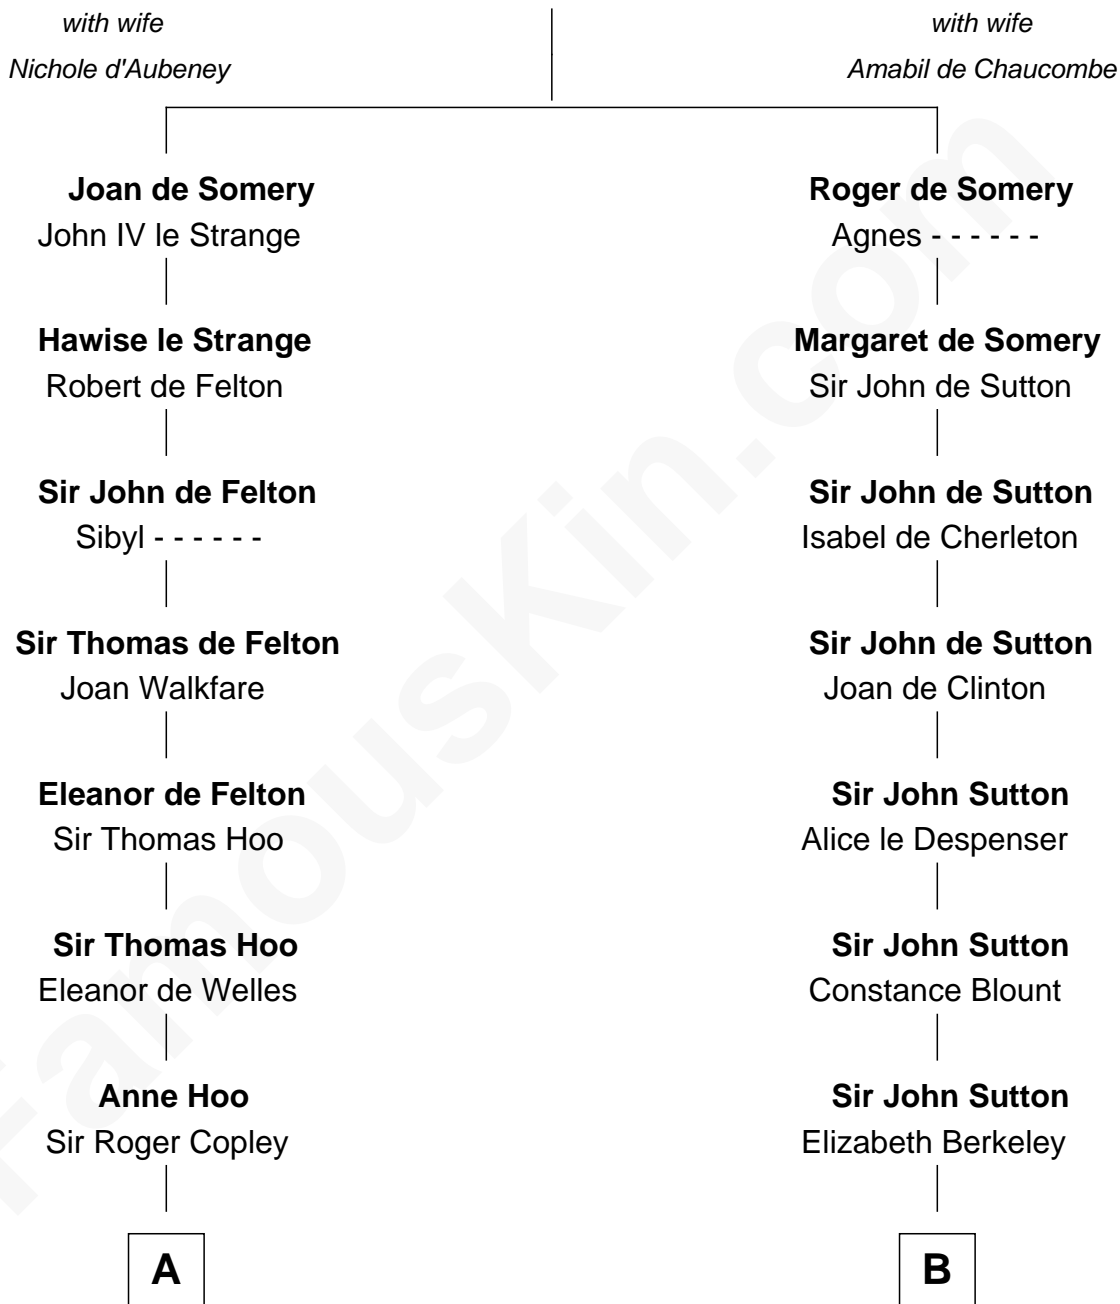

# FamousKin.com Relationship Chart of

**Ray Bradbury**

*Author of The Martian Chronicles*

21st cousin of

**Lizzie Borden**

*Accused Murderess*

## Sir Roger de Somery

**C**

**Samuel Bradbury**  
Frances Mary Rothead

**Samuel Irving Bradbury**  
Mary Adell Spaulding

**Samuel Hinkston Bradbury**  
Minnie Alice Davis

**Leonard Spaulding Bradbury**  
Esther Marie Moberg

**Ray Bradbury**  
*Author of The Martian Chronicles*

**D**

**Susanna Tripp**  
John Vinnicum

**Sarah L. Vinnicum**  
Joseph Morse

**Anthony Morse**  
Rhoda Morrison

**Sarah Anthony Morse**  
Andrew Jackson Borden

**Lizzie Borden**  
*Accused Murderess*