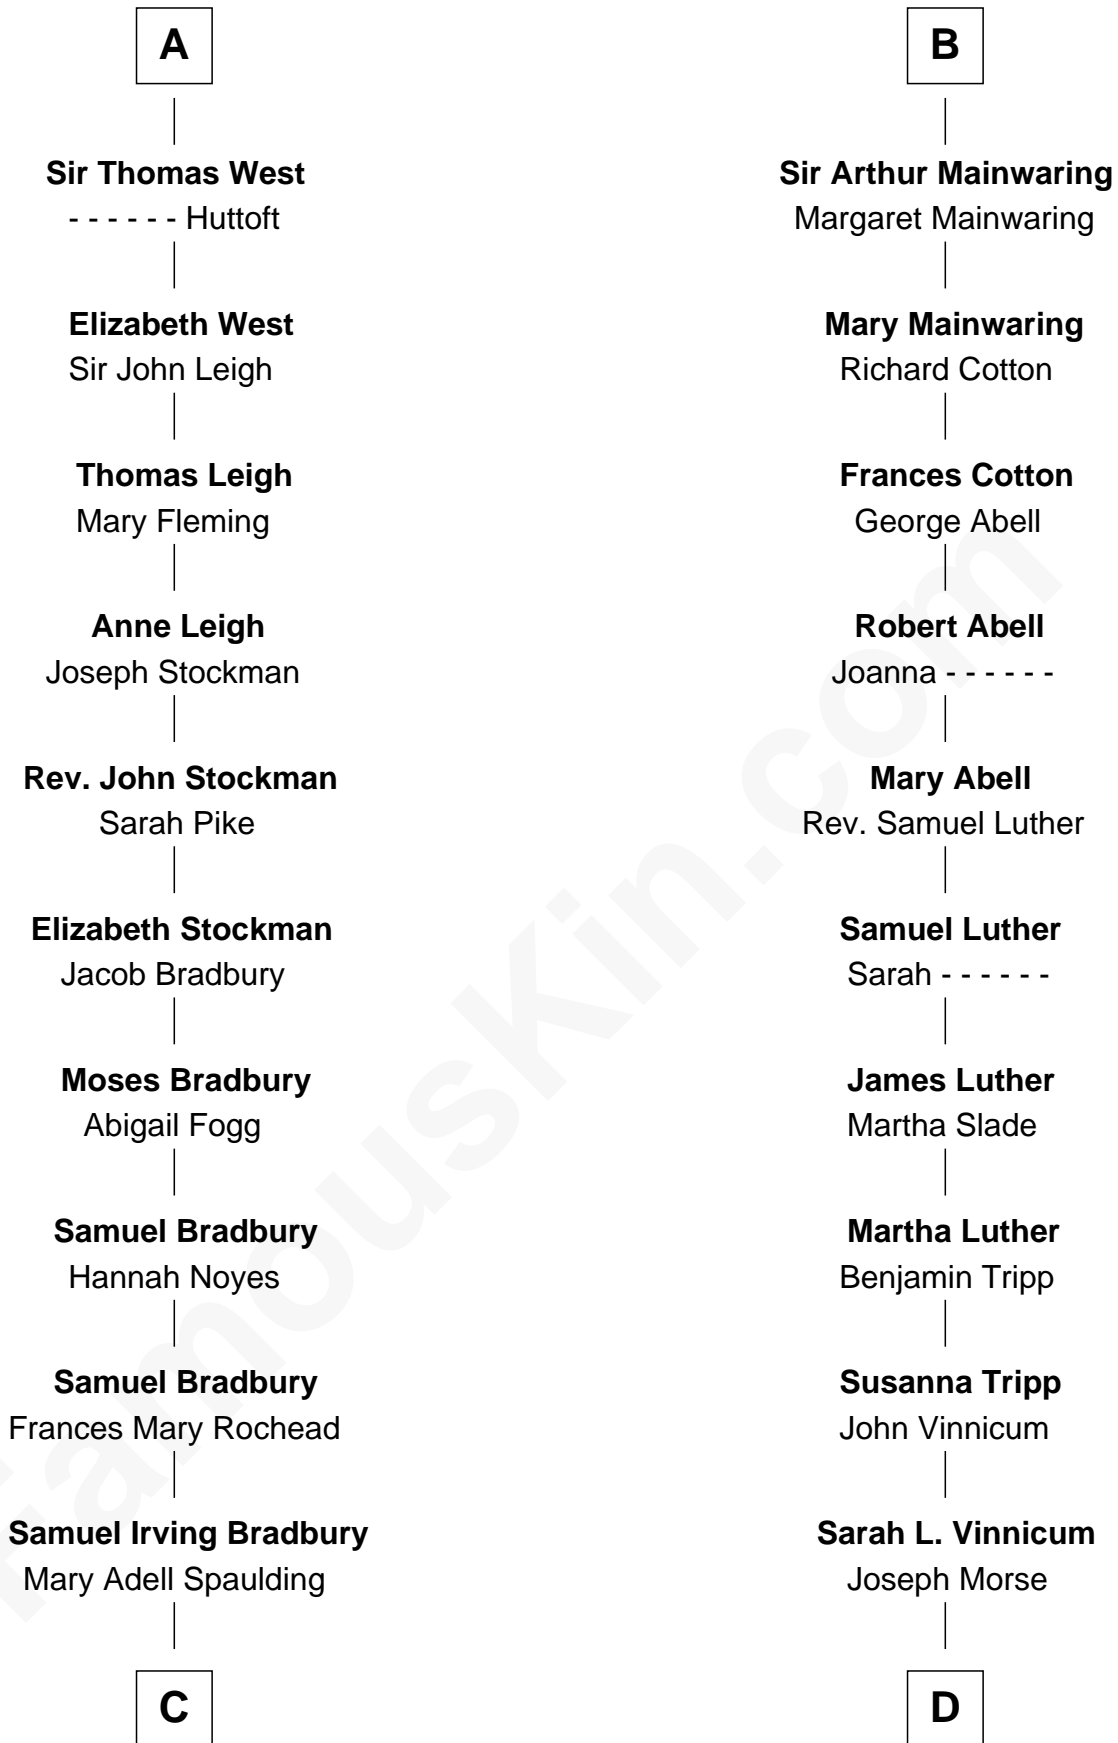

FamousKin.com Relationship Chart of

Ray Bradbury

Author of The Martian Chronicles

19th cousin of

Lizzie Borden

Accused Murderess

C

Samuel Hinkston Bradbury

Minnie Alice Davis

Leonard Spaulding Bradbury

Esther Marie Moberg

Ray Bradbury

Author of The Martian Chronicles

D

Anthony Morse

Rhoda Morrison

Sarah Anthony Morse

Andrew Jackson Borden

Lizzie Borden

Accused Murderess

FamousKin.com