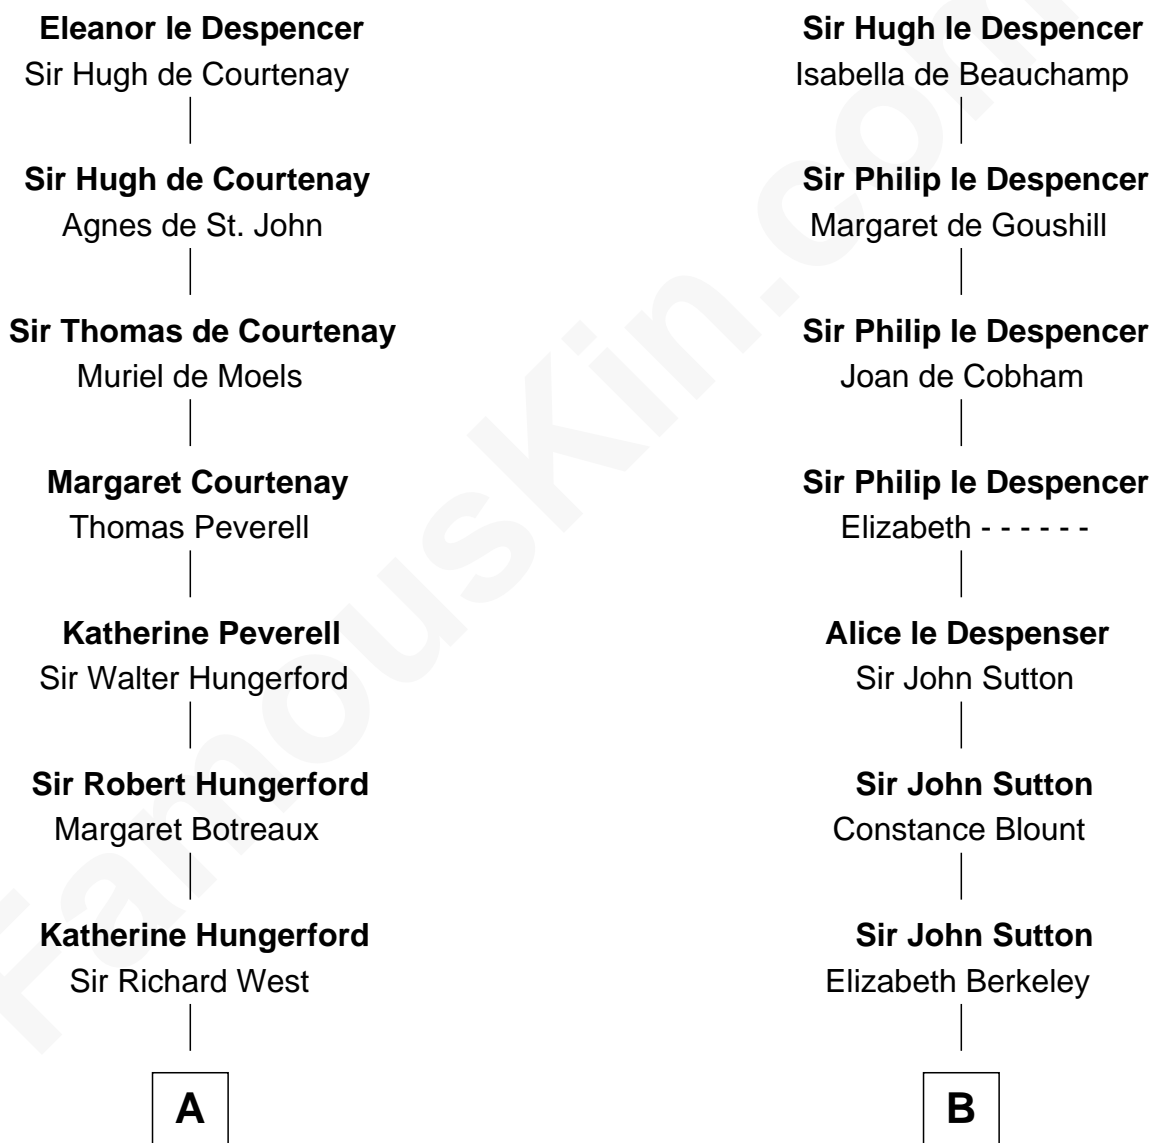

FamousKin.com Relationship Chart of

Ray Bradbury

Author of The Martian Chronicles

21st cousin of

Lizzie Borden

Accused Murderess

Sir Hugh le Despencer

Aveline Basset

C

Samuel Bradbury
Frances Mary Rothead

Samuel Irving Bradbury
Mary Adell Spaulding

Samuel Hinkston Bradbury
Minnie Alice Davis

Leonard Spaulding Bradbury
Esther Marie Moberg

Ray Bradbury
Author of The Martian Chronicles

D

Susanna Tripp
John Vinnicum

Sarah L. Vinnicum
Joseph Morse

Anthony Morse
Rhoda Morrison

Sarah Anthony Morse
Andrew Jackson Borden

Lizzie Borden
Accused Murderess