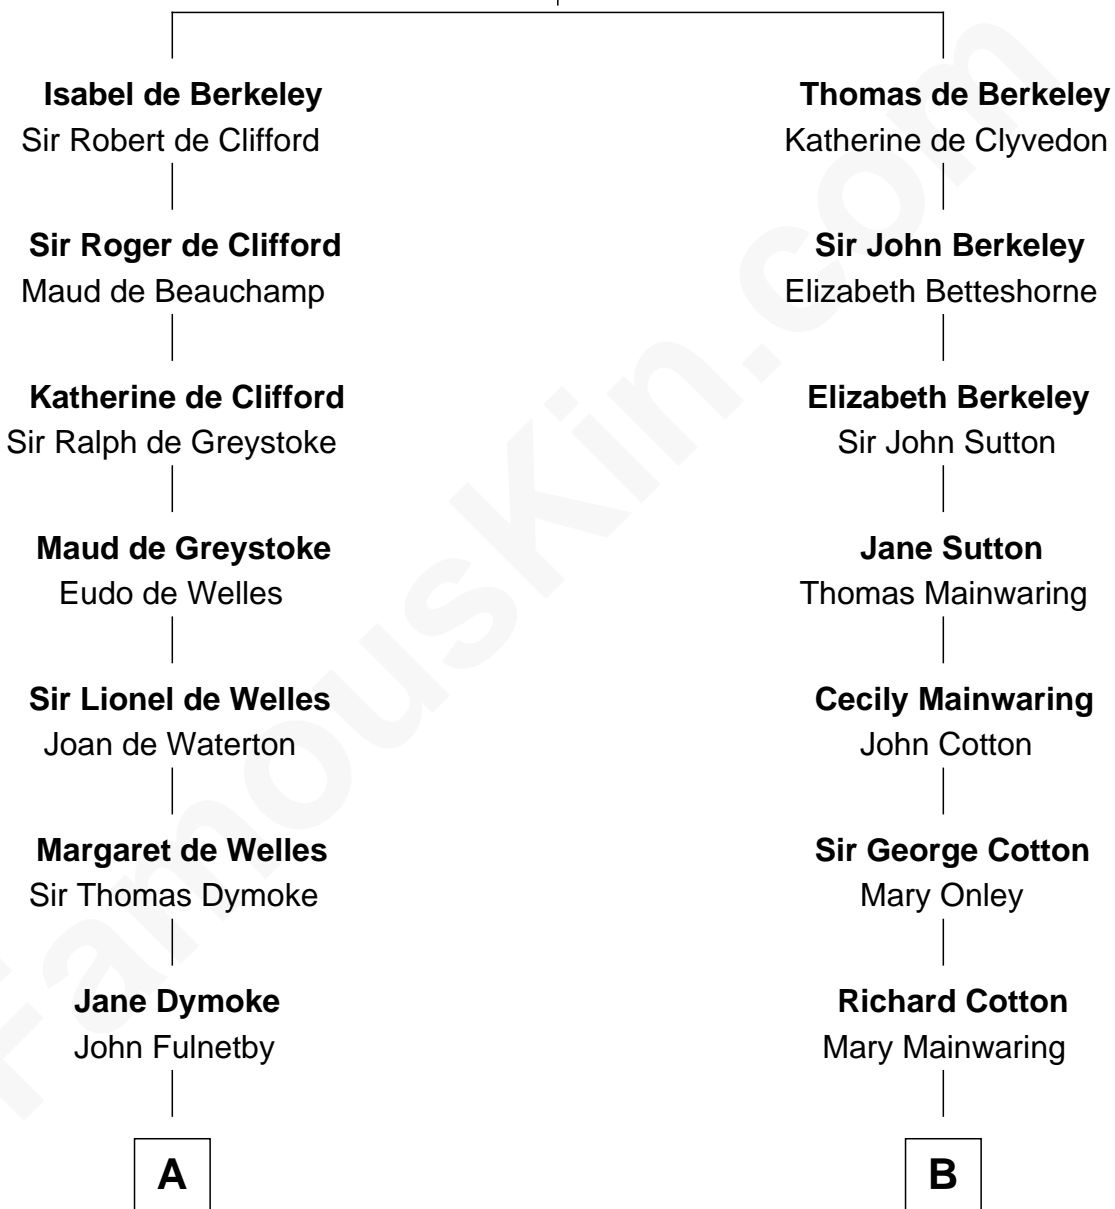

FamousKin.com Relationship Chart of

Ray Bradbury

Author of The Martian Chronicles

17th cousin 3 times removed of

Lizzie Borden

Accused Murderess

Sir Maurice de Berkeley

Eve la Zouche

C

—
Samuel Irving Bradbury

Mary Adell Spaulding

—
Samuel Hinkston Bradbury

Minnie Alice Davis

—
Leonard Spaulding Bradbury

Esther Marie Moberg

—
Ray Bradbury