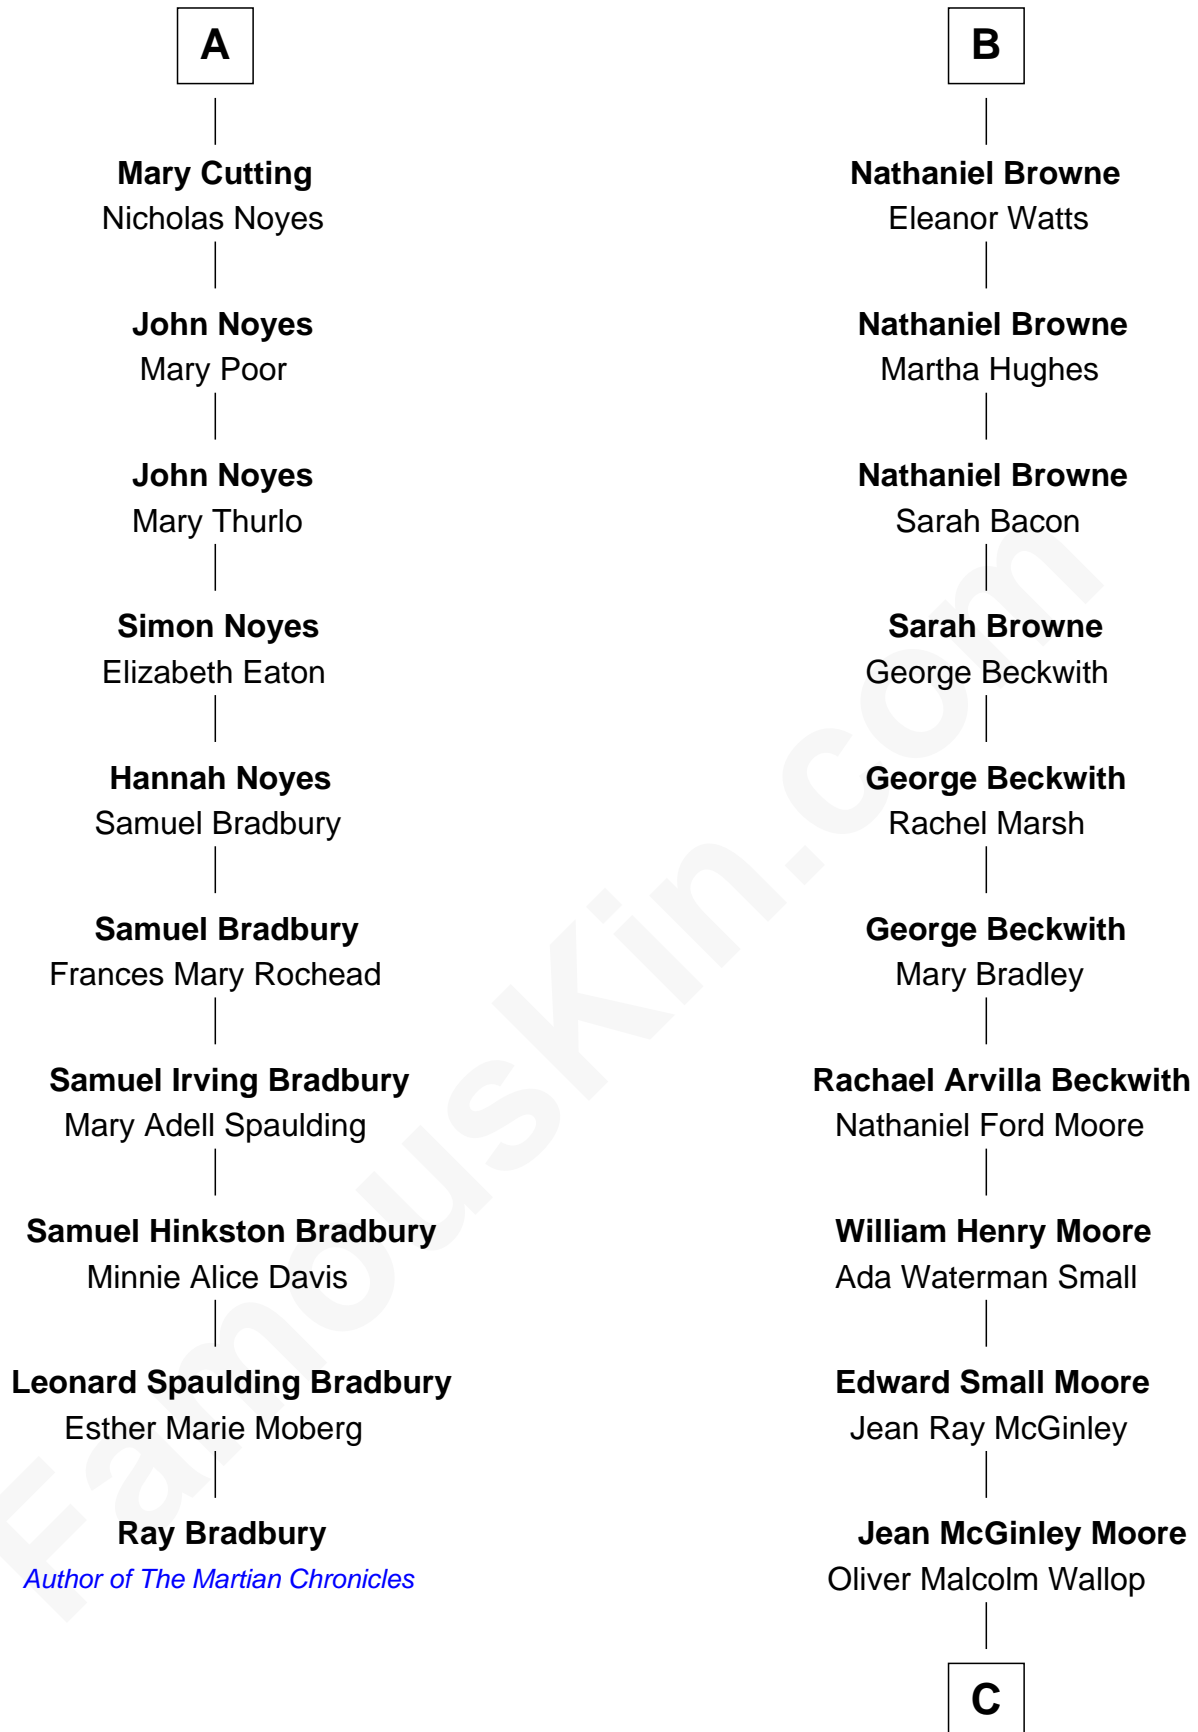

FamousKin.com

Relationship Chart of

Ray Bradbury

Author of *The Martian Chronicles*

16th cousin 2 times removed of

George Herbert

8th Earl of Carnarvon Owner, Highclere Castle (aka Downton Abbey)

C

|
Jean Margaret Wallop

Henry Herbert

|
George Herbert

Owner, "Downton Abbey"

FamousKin.com