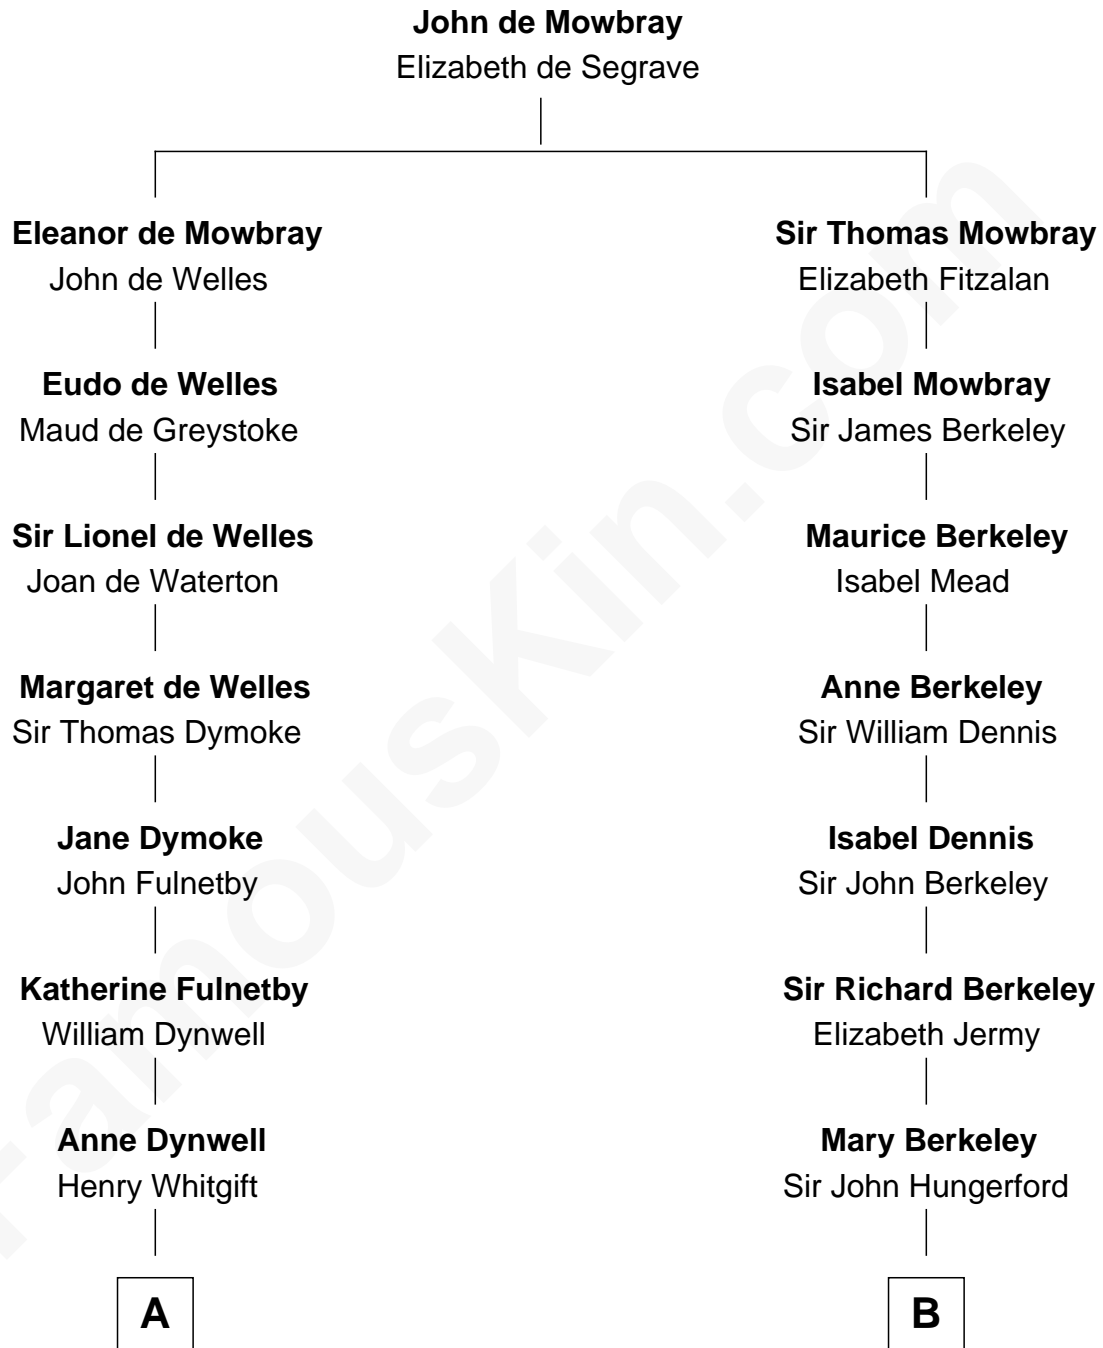

# FamousKin.com Relationship Chart of

**Ray Bradbury**

*Author of The Martian Chronicles*

18th cousin 1 time removed of

**Warren Buffett**

*Chairman & CEO, Berkshire Hathaway*

FamousKin.com