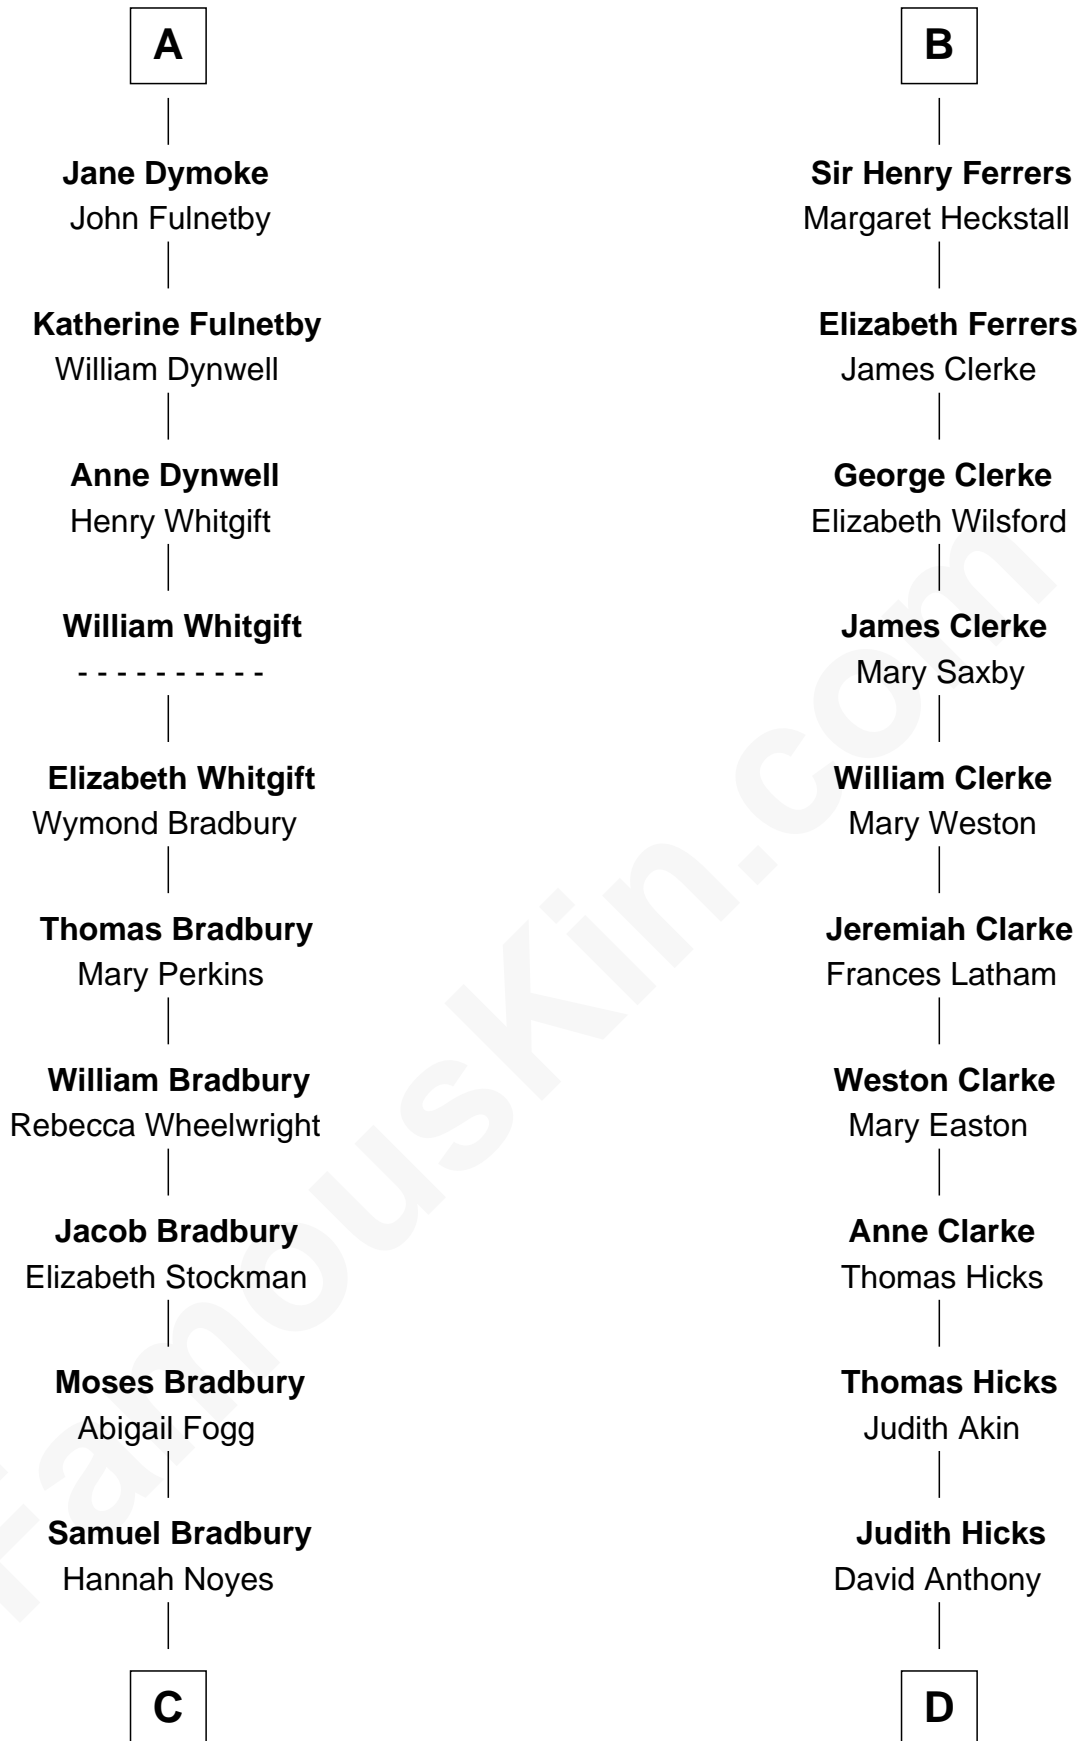

## Relationship Chart of

### Ray Bradbury

*Author of The Martian Chronicles*

19th cousin 2 times removed of

**Susan B. Anthony**

*Women's Rights Advocate*

**C**

**Samuel Bradbury**  
Frances Mary Rothead

**Samuel Irving Bradbury**  
Mary Adell Spaulding

**Samuel Hinkston Bradbury**  
Minnie Alice Davis

**Leonard Spaulding Bradbury**  
Esther Marie Moberg

**Ray Bradbury**  
*Author of The Martian Chronicles*

**D**

**Humphrey Anthony**  
Hannah Lapham

**Daniel Anthony**  
Lucy Read