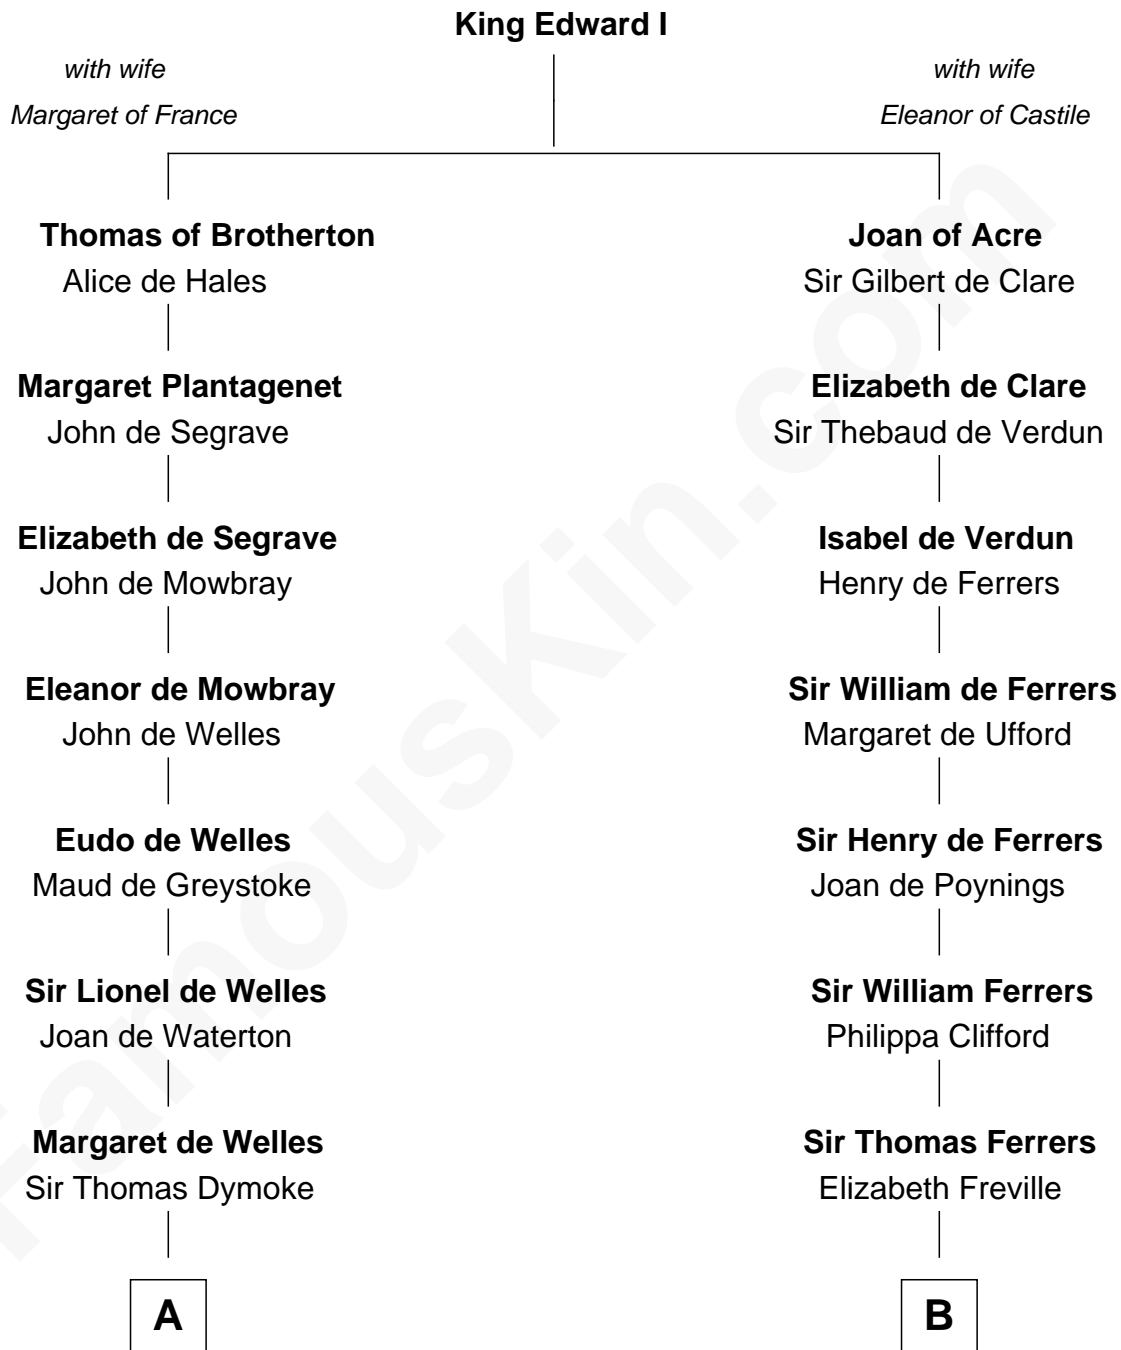

## Relationship Chart of

### Ray Bradbury

*Author of The Martian Chronicles*

19th cousin 2 times removed of

**Susan B. Anthony**

*Women's Rights Advocate*

**C**

**Samuel Bradbury**  
Frances Mary Rothead

**Samuel Irving Bradbury**  
Mary Adell Spaulding

**Samuel Hinkston Bradbury**  
Minnie Alice Davis

**Leonard Spaulding Bradbury**  
Esther Marie Moberg

**Ray Bradbury**  
*Author of The Martian Chronicles*

**D**

**Humphrey Anthony**  
Hannah Lapham

**Daniel Anthony**  
Lucy Read