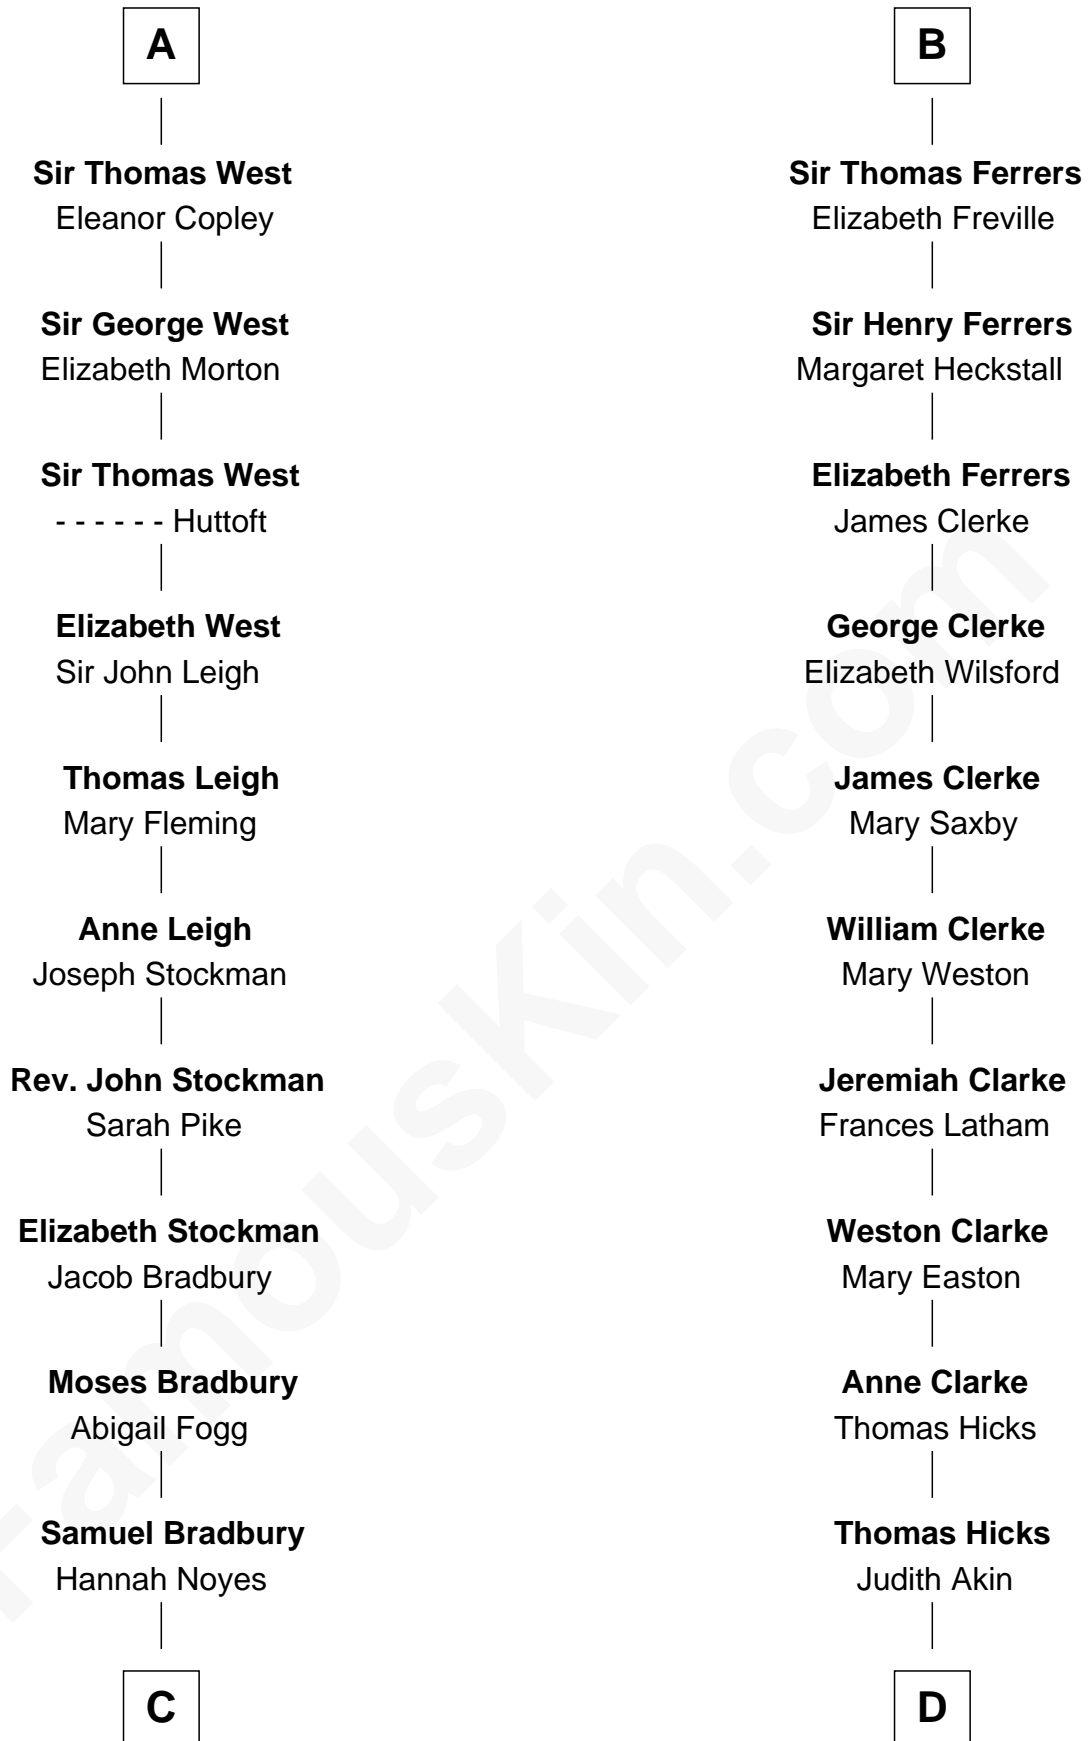

FamousKin.com Relationship Chart of

Ray Bradbury

Author of The Martian Chronicles

20th cousin 1 time removed of

Susan B. Anthony

Women's Rights Advocate

C

Samuel Bradbury
Frances Mary Rohead