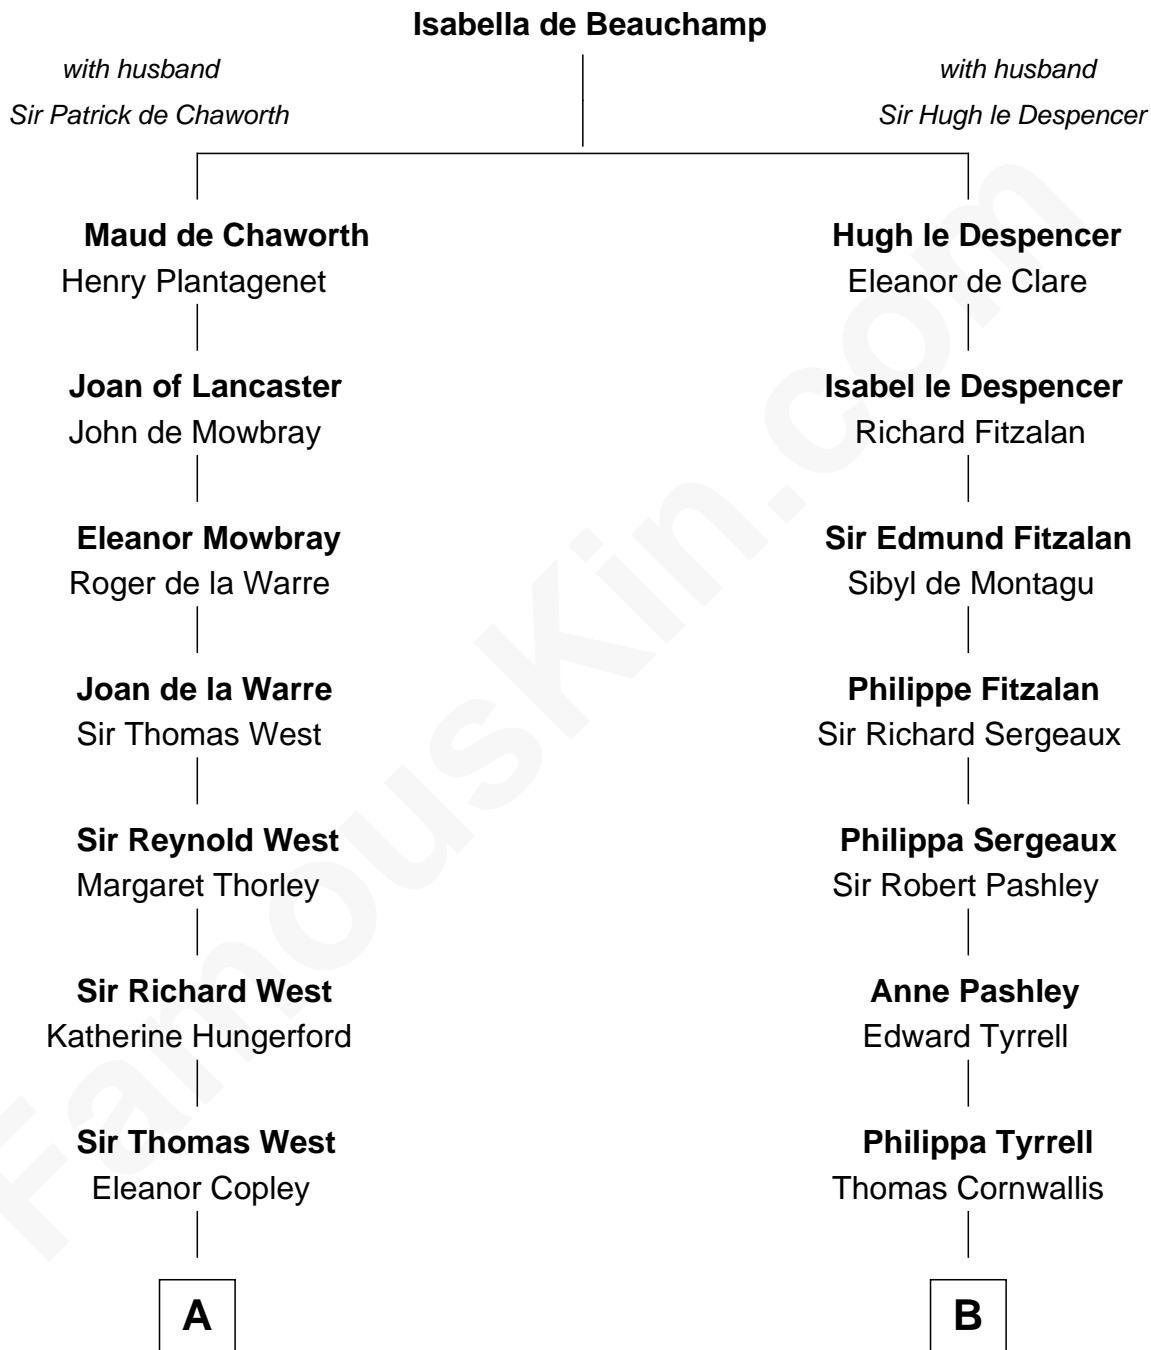

FamousKin.com

Relationship Chart of

Ray Bradbury

Author of *The Martian Chronicles*

19th cousin 1 time removed of

Susan B. Anthony

Women's Rights Advocate

C

Samuel Irving Bradbury

Mary Adell Spaulding

Samuel Hinkston Bradbury

Minnie Alice Davis

Leonard Spaulding Bradbury

Esther Marie Moberg

Ray Bradbury

Author of The Martian Chronicles