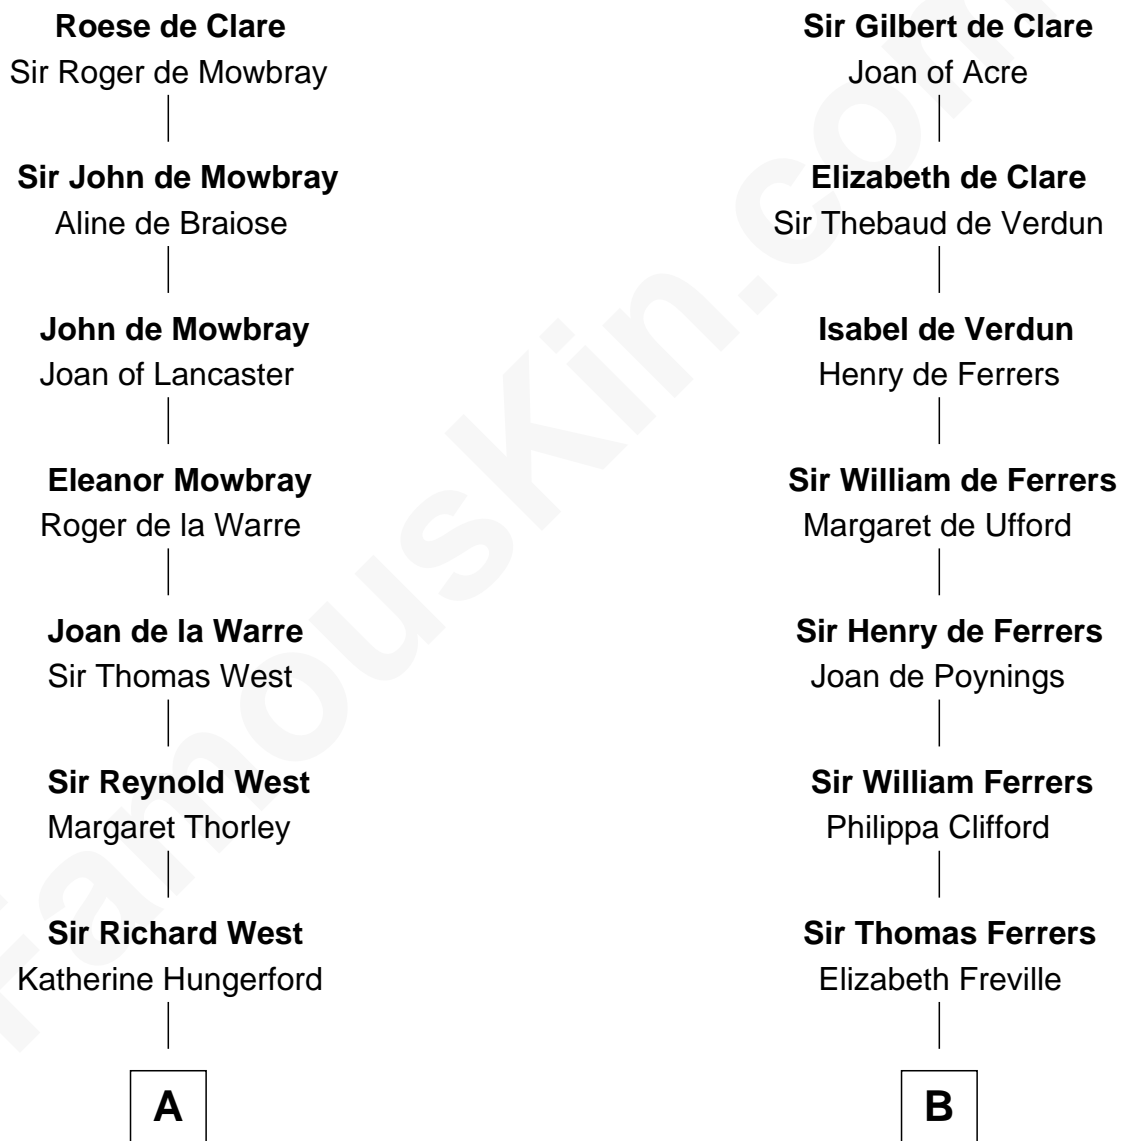

## Relationship Chart of

### Ray Bradbury

*Author of The Martian Chronicles*

19th cousin 2 times removed of

**Susan B. Anthony**

*Women's Rights Advocate*

**Sir Richard de Clare**

Maud de Lacy

**C**

**Samuel Bradbury**  
Frances Mary Rohead

**Samuel Irving Bradbury**  
Mary Adell Spaulding

**Samuel Hinkston Bradbury**  
Minnie Alice Davis

**Leonard Spaulding Bradbury**  
Esther Marie Moberg

**Ray Bradbury**  
*Author of The Martian Chronicles*