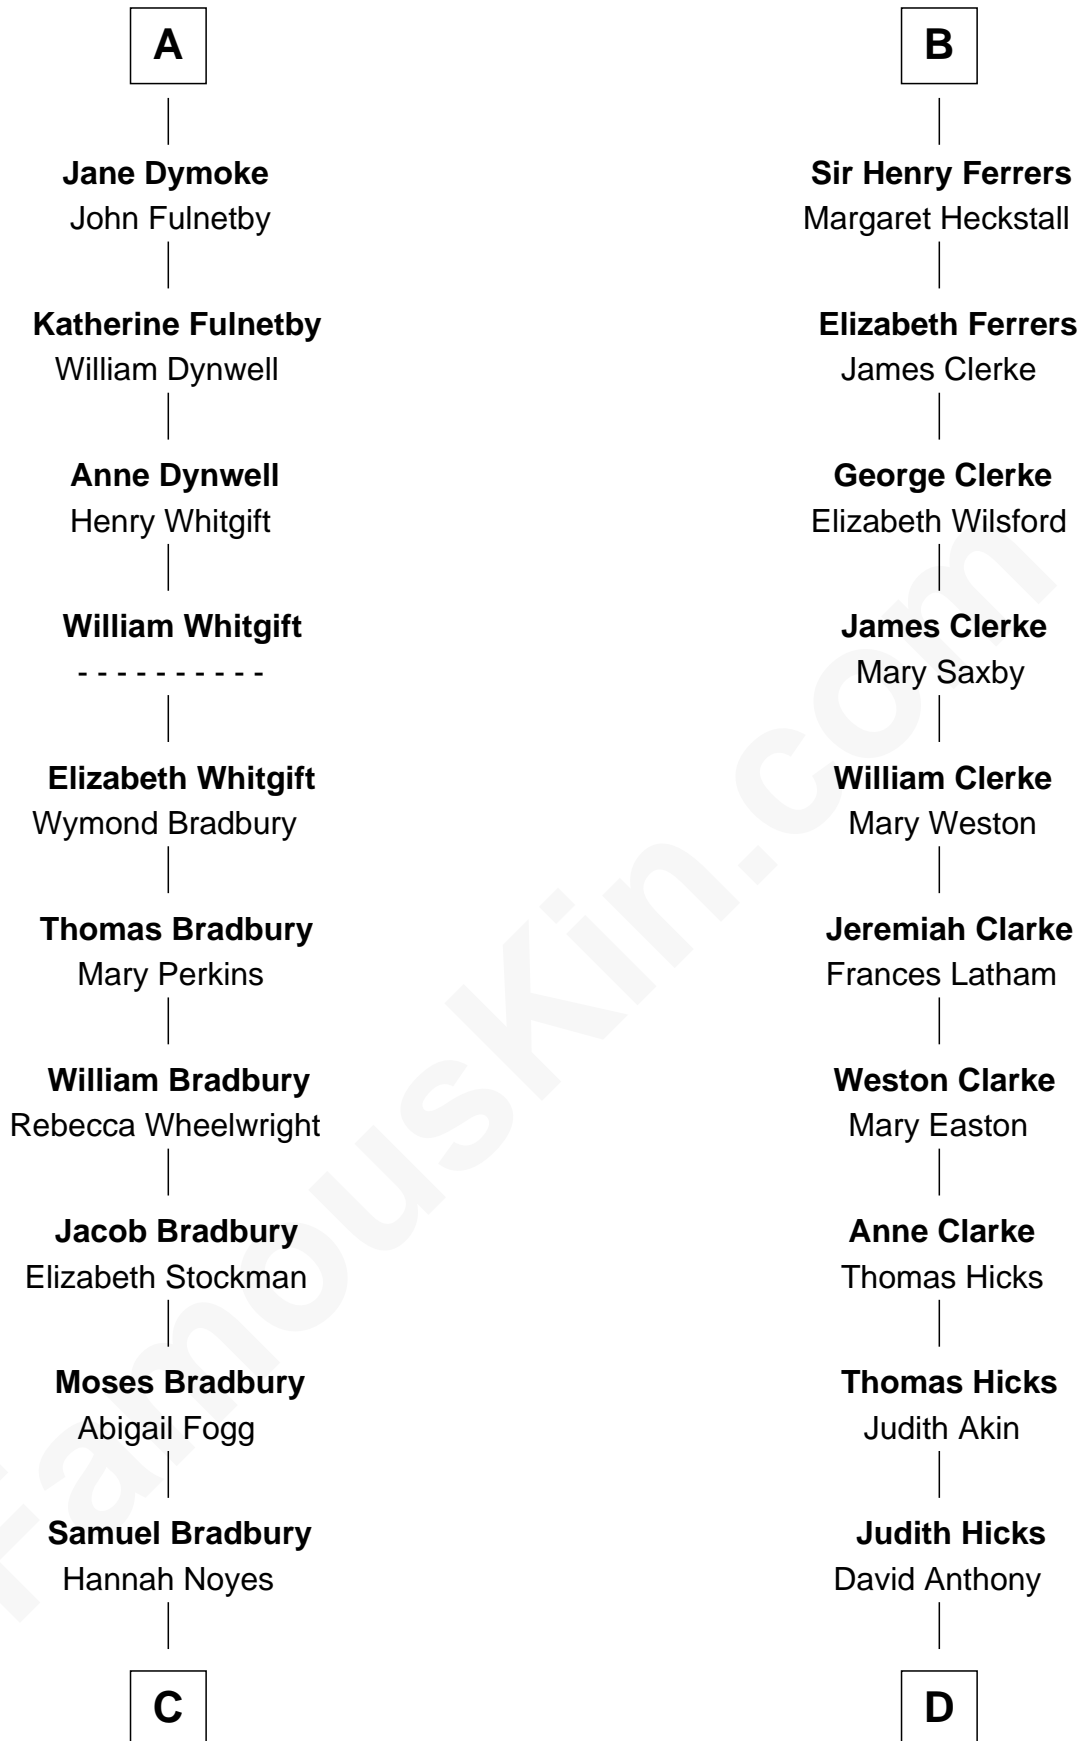

FamousKin.com

Relationship Chart of

Ray Bradbury

Author of The Martian Chronicles

19th cousin 2 times removed of

Susan B. Anthony

Women's Rights Advocate

C

Samuel Bradbury
Frances Mary Rothead

Samuel Irving Bradbury
Mary Adell Spaulding

Samuel Hinkston Bradbury
Minnie Alice Davis

Leonard Spaulding Bradbury
Esther Marie Moberg

Ray Bradbury
Author of The Martian Chronicles